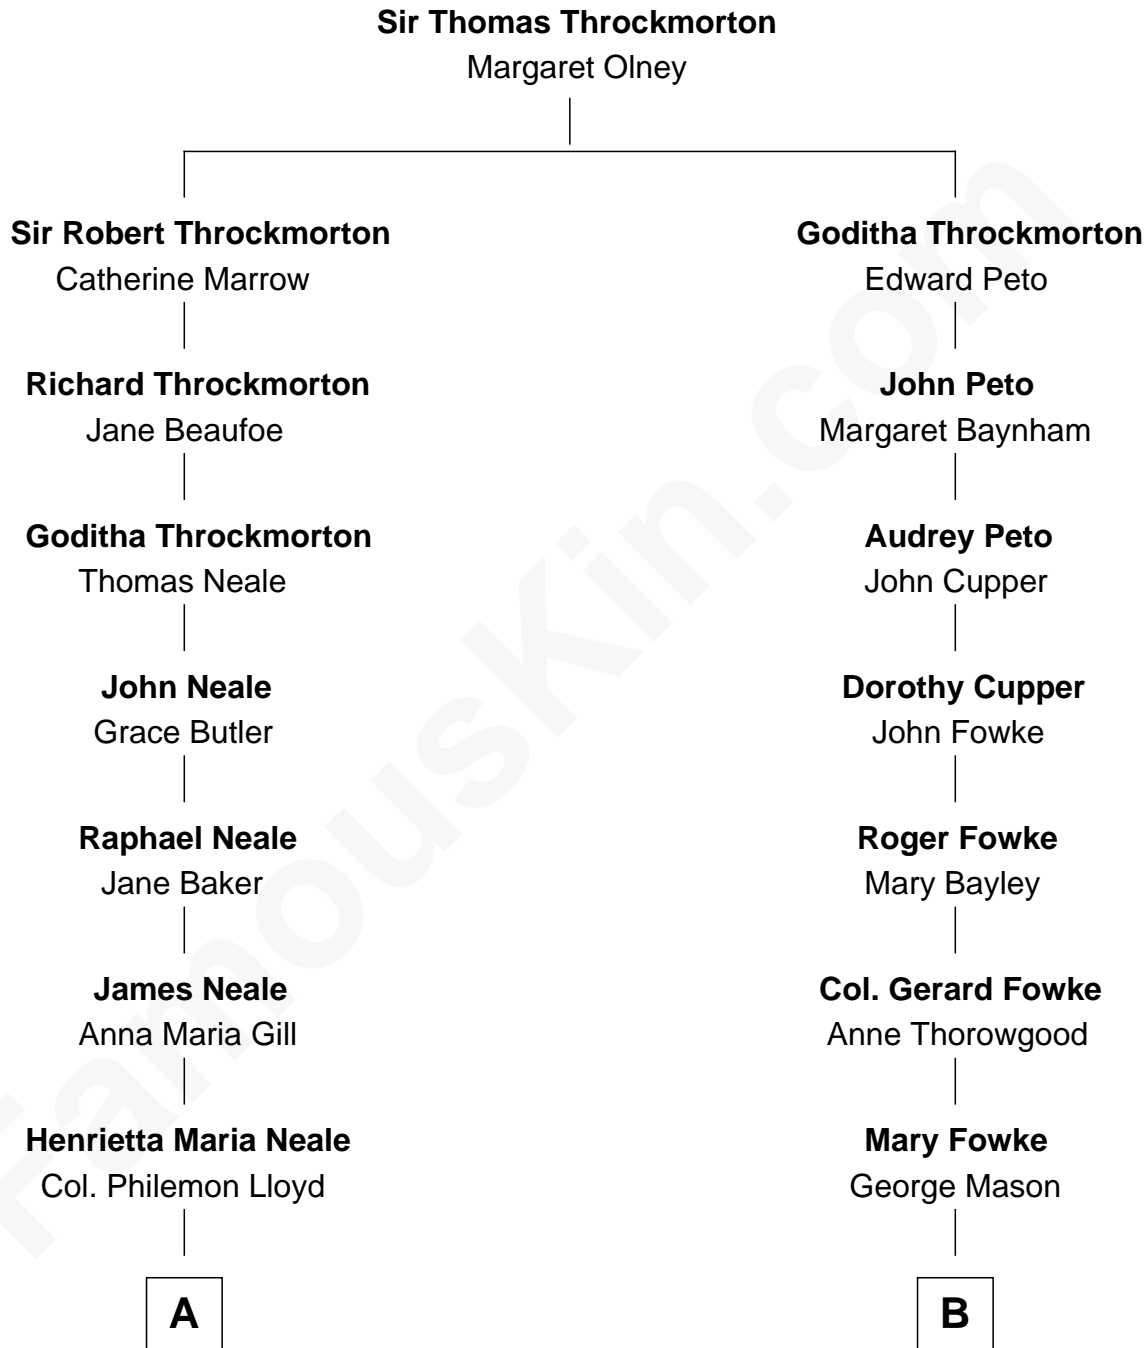

# FamousKin.com Relationship Chart of

**Charles Goldsborough**

*16th Governor of Maryland*

8th cousin 2 times removed of

**George Mason**

*Father of the U.S. Bill of Rights*

**A**

**Anna Maria Lloyd**

Richard Tilghman

**William Tilghman**

Margaret Lloyd

**Anna Maria Tilghman**

Charles Goldsborough

**Charles Goldsborough**

*16th Governor of Maryland*

**B**

**George Mason**

Ann Thompson

**George Mason**

*Father of Bill of Rights*

FamousKin.com