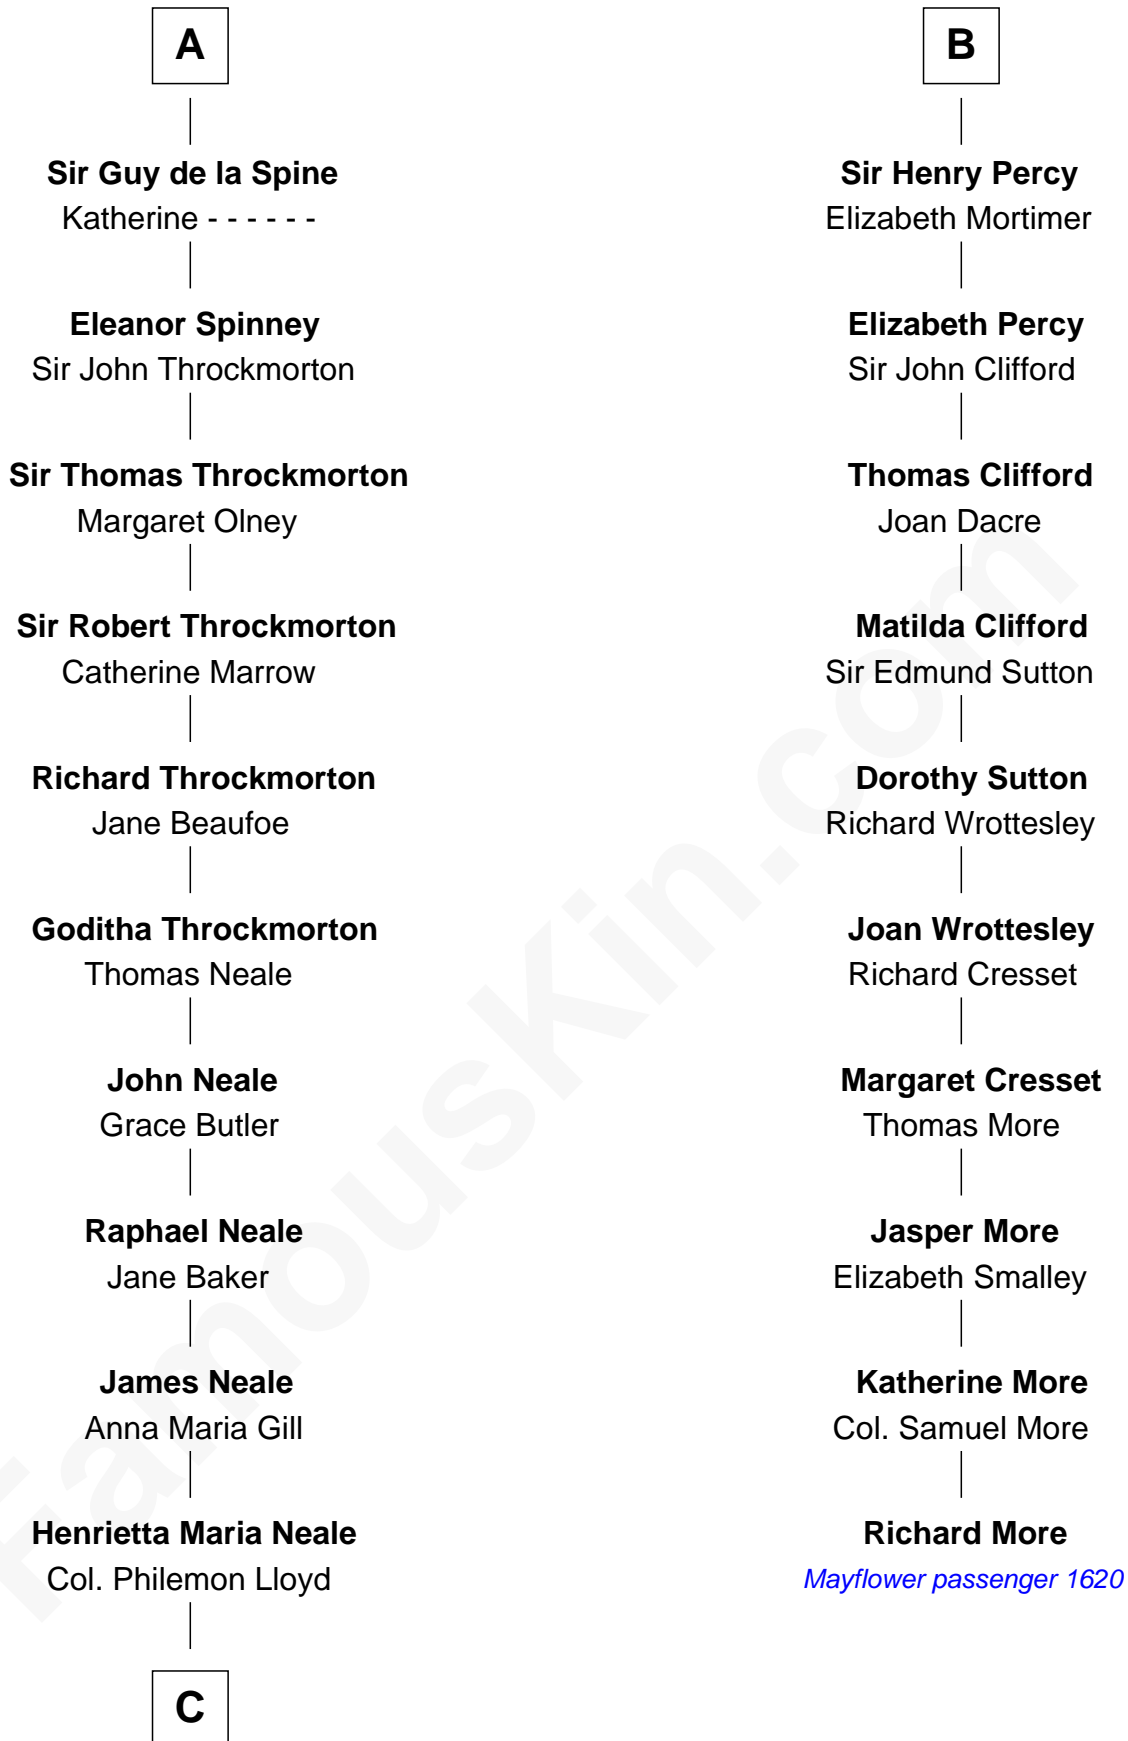

FamousKin.com

Relationship Chart of

Charles Goldsborough

16th Governor of Maryland

16th cousin 4 times removed of

Richard More

(c1614 - c1696) Mayflower passenger 1620

MAYFLOWER

C

—
Anna Maria Lloyd

Richard Tilghman

—
William Tilghman

Margaret Lloyd

—
Anna Maria Tilghman

Charles Goldsborough

—
Charles Goldsborough

16th Governor of Maryland

FamousKin.com