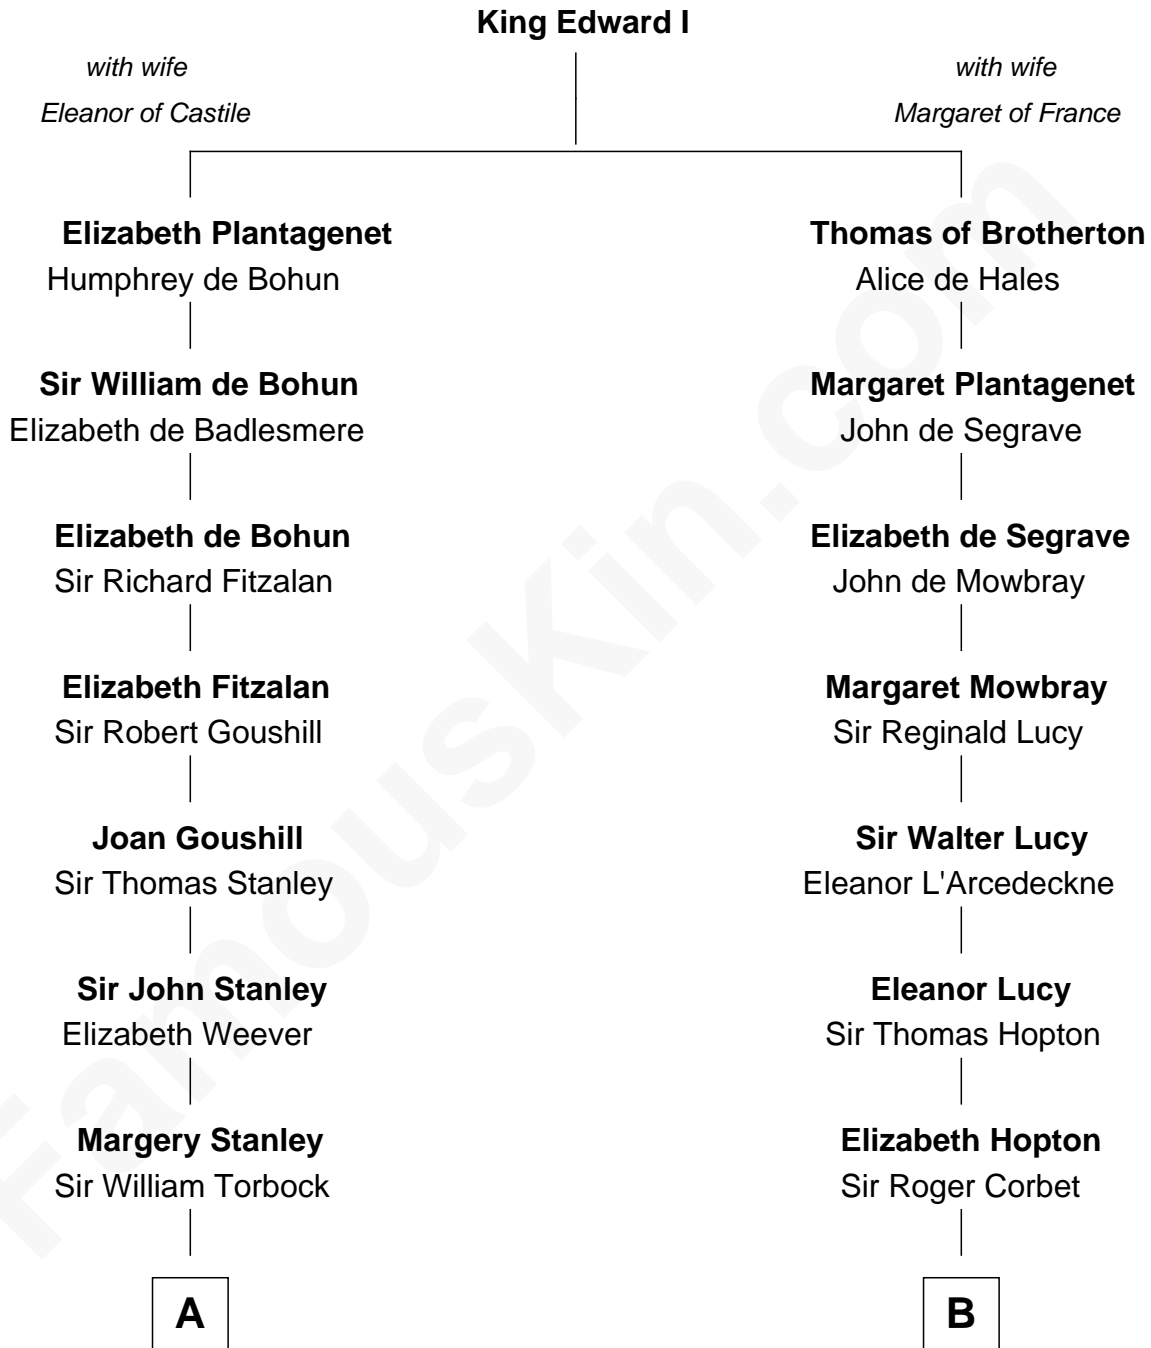

**FamousKin.com**  
**Relationship Chart of**  
**Charles Goldsborough**  
*16th Governor of Maryland*

**12th cousin 4 times removed of**

**Richard More**  
*(c1614 - c1696) Mayflower passenger 1620*

**A**

**Thomas Torbock**  
Elizabeth Moore

**William Torbock**  
Catherine Gerard

**Margaret Torbock**  
Oliver Mainwaring

**Mary Mainwaring**  
Benjamin Gill

**Anna Maria Gill**  
James Neale

**Henrietta Maria Neale**  
Col. Philemon Lloyd