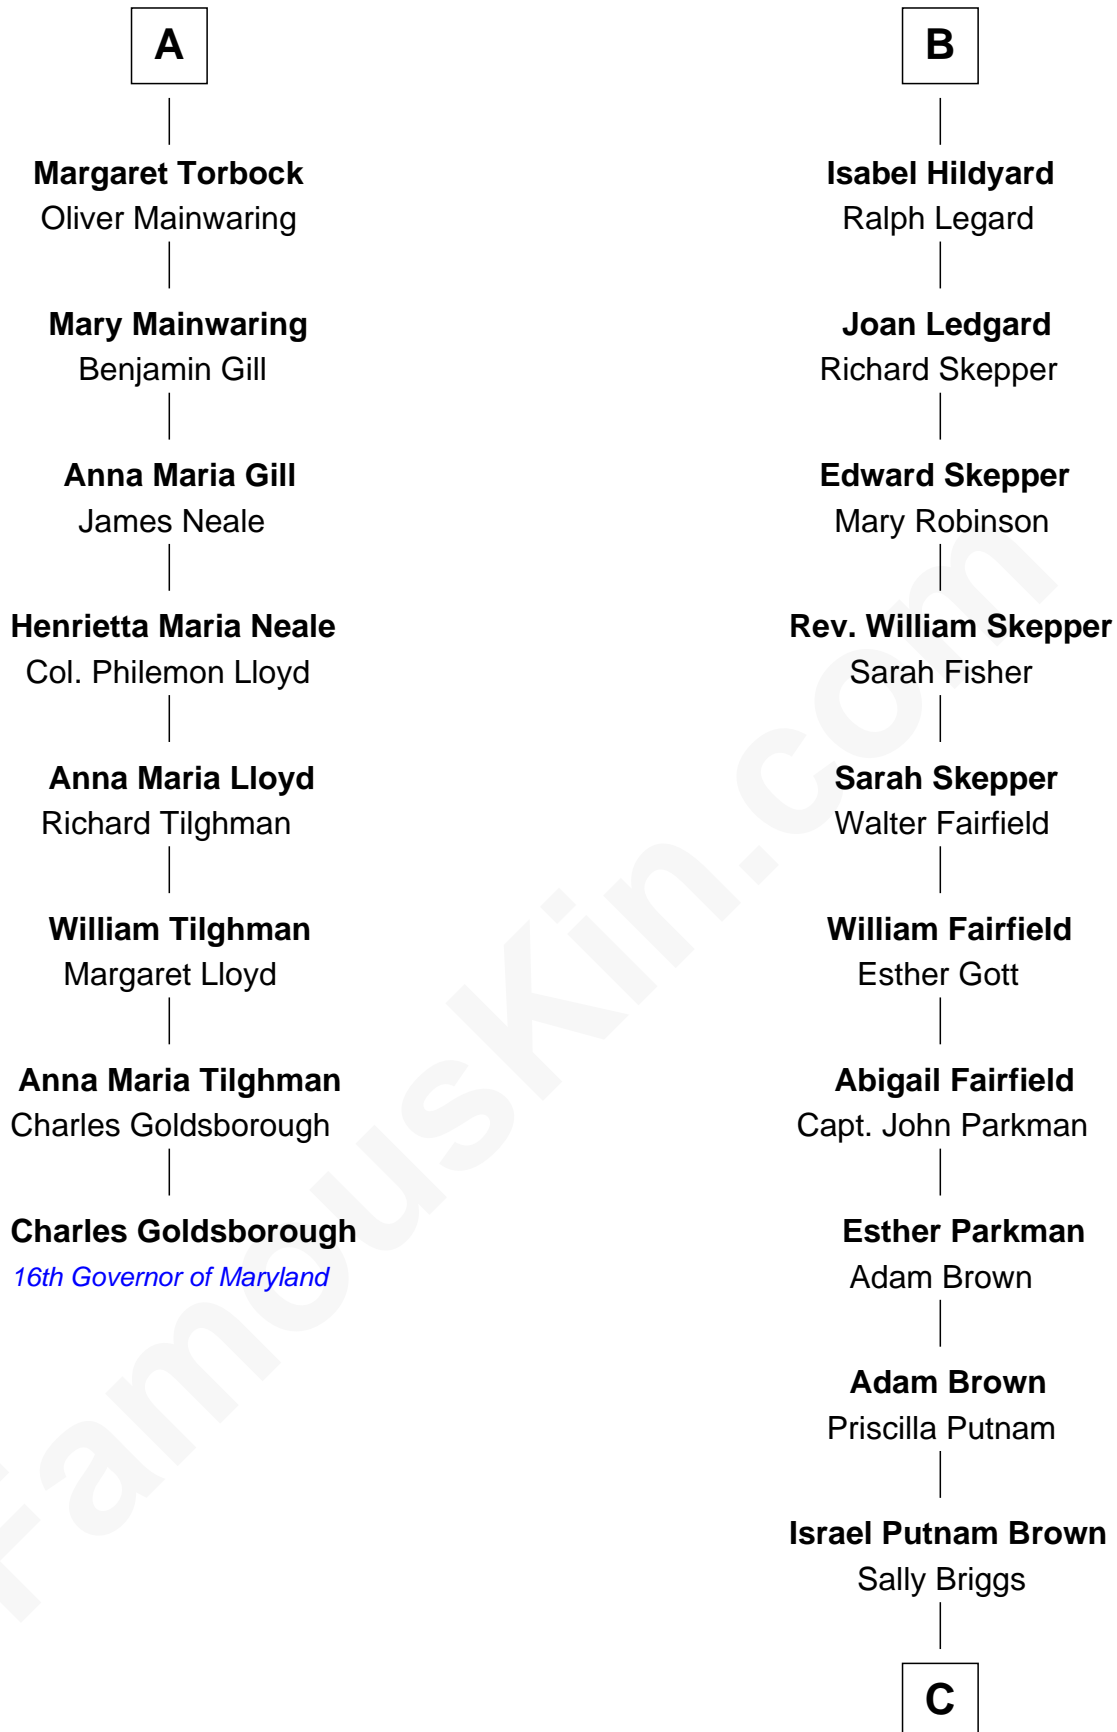

**FamousKin.com**  
**Relationship Chart of**  
**Charles Goldsborough**  
*16th Governor of Maryland*

**14th cousin 6 times removed of**

**Calvin Coolidge**  
*30th U.S. President*

**C**

—  
**Sally Briggs Brown**

Israel Chase Brewer

—  
**Sarah Almeda Brewer**

Calvin Galusha Coolidge

—  
**Col. John Calvin Coolidge**

Victoria Josephine Moor

—  
**Calvin Coolidge**

*30th U.S. President*