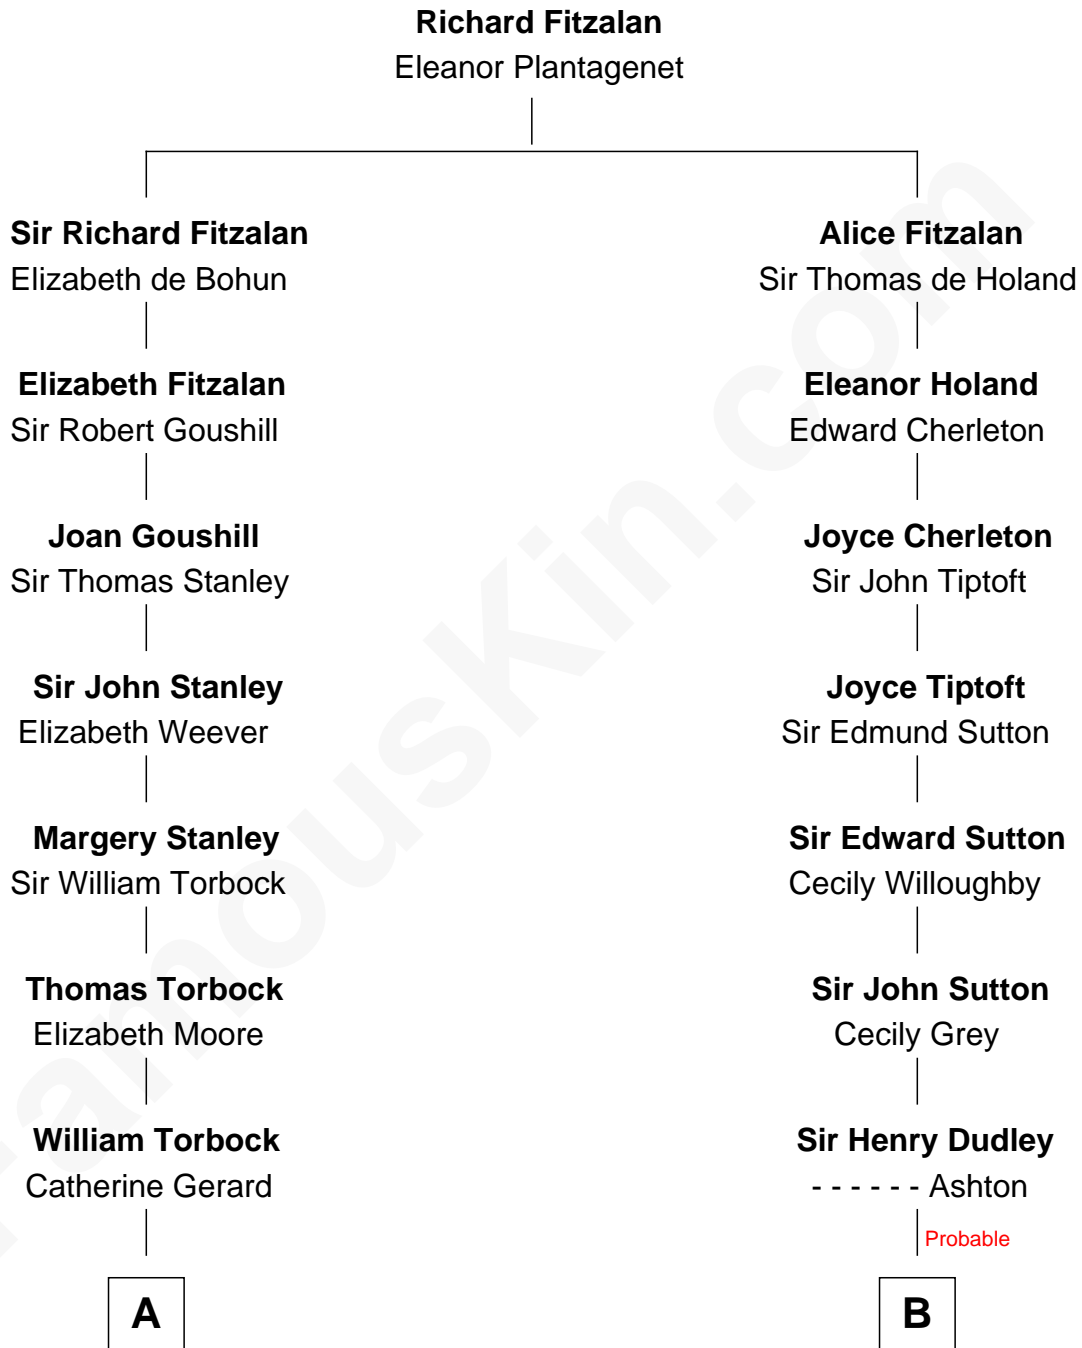

FamousKin.com Relationship Chart of

Charles Goldsborough

16th Governor of Maryland

14th cousin of

Nicholas Gilman

Signer of the U.S. Constitution

A

Margaret Torbock

Oliver Mainwaring

Mary Mainwaring

Benjamin Gill

Anna Maria Gill

James Neale

Henrietta Maria Neale

Col. Philemon Lloyd

Anna Maria Lloyd