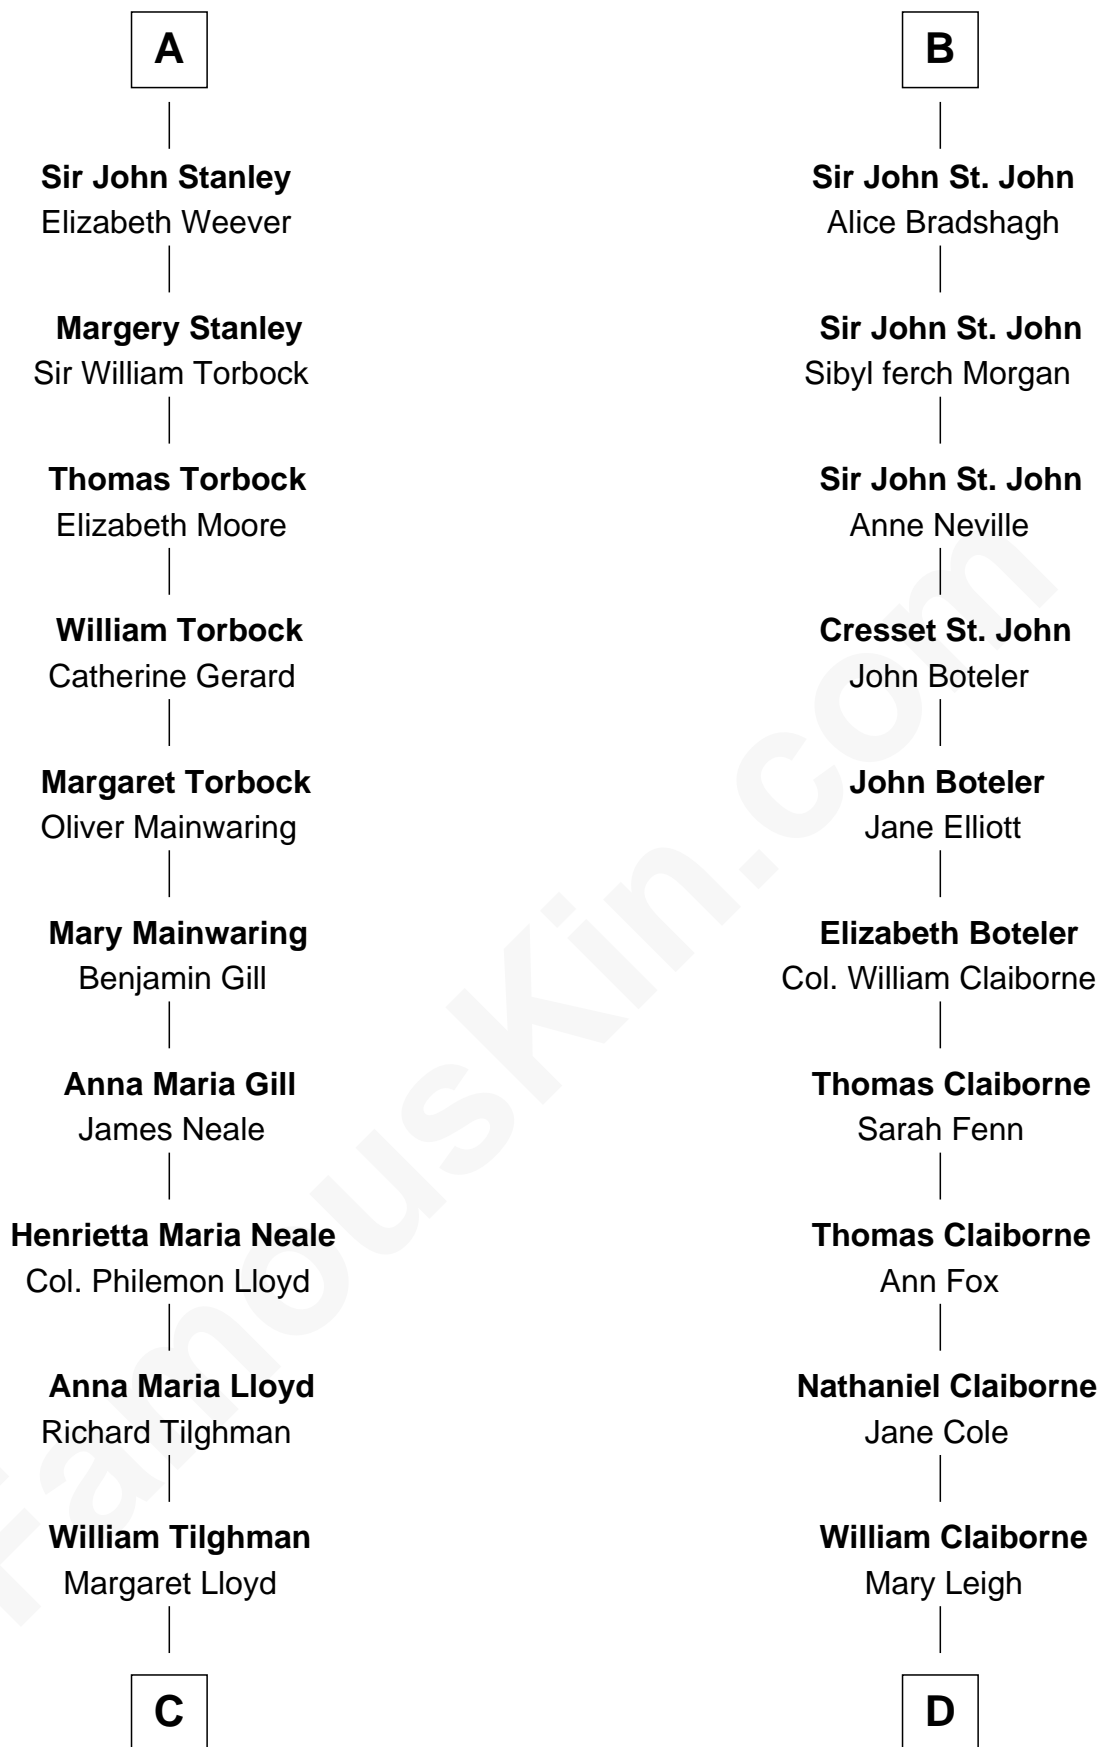

FamousKin.com
Relationship Chart of
Charles Goldsborough
16th Governor of Maryland

18th cousin 3 times removed of

Liz Claiborne

Fashion Designer and Founder of Liz Claiborne Inc.

C

Anna Maria Tilghman
Charles Goldsborough

Charles Goldsborough
16th Governor of Maryland

D

William Charles Cole Claiborne
Clarisse Duralde

William Charles Cole Claiborne
Louise de Balathier

Fernand Claiborne
Marie Louise Villeré

Omer Villere Claiborne
Carolyn Louise Fenner