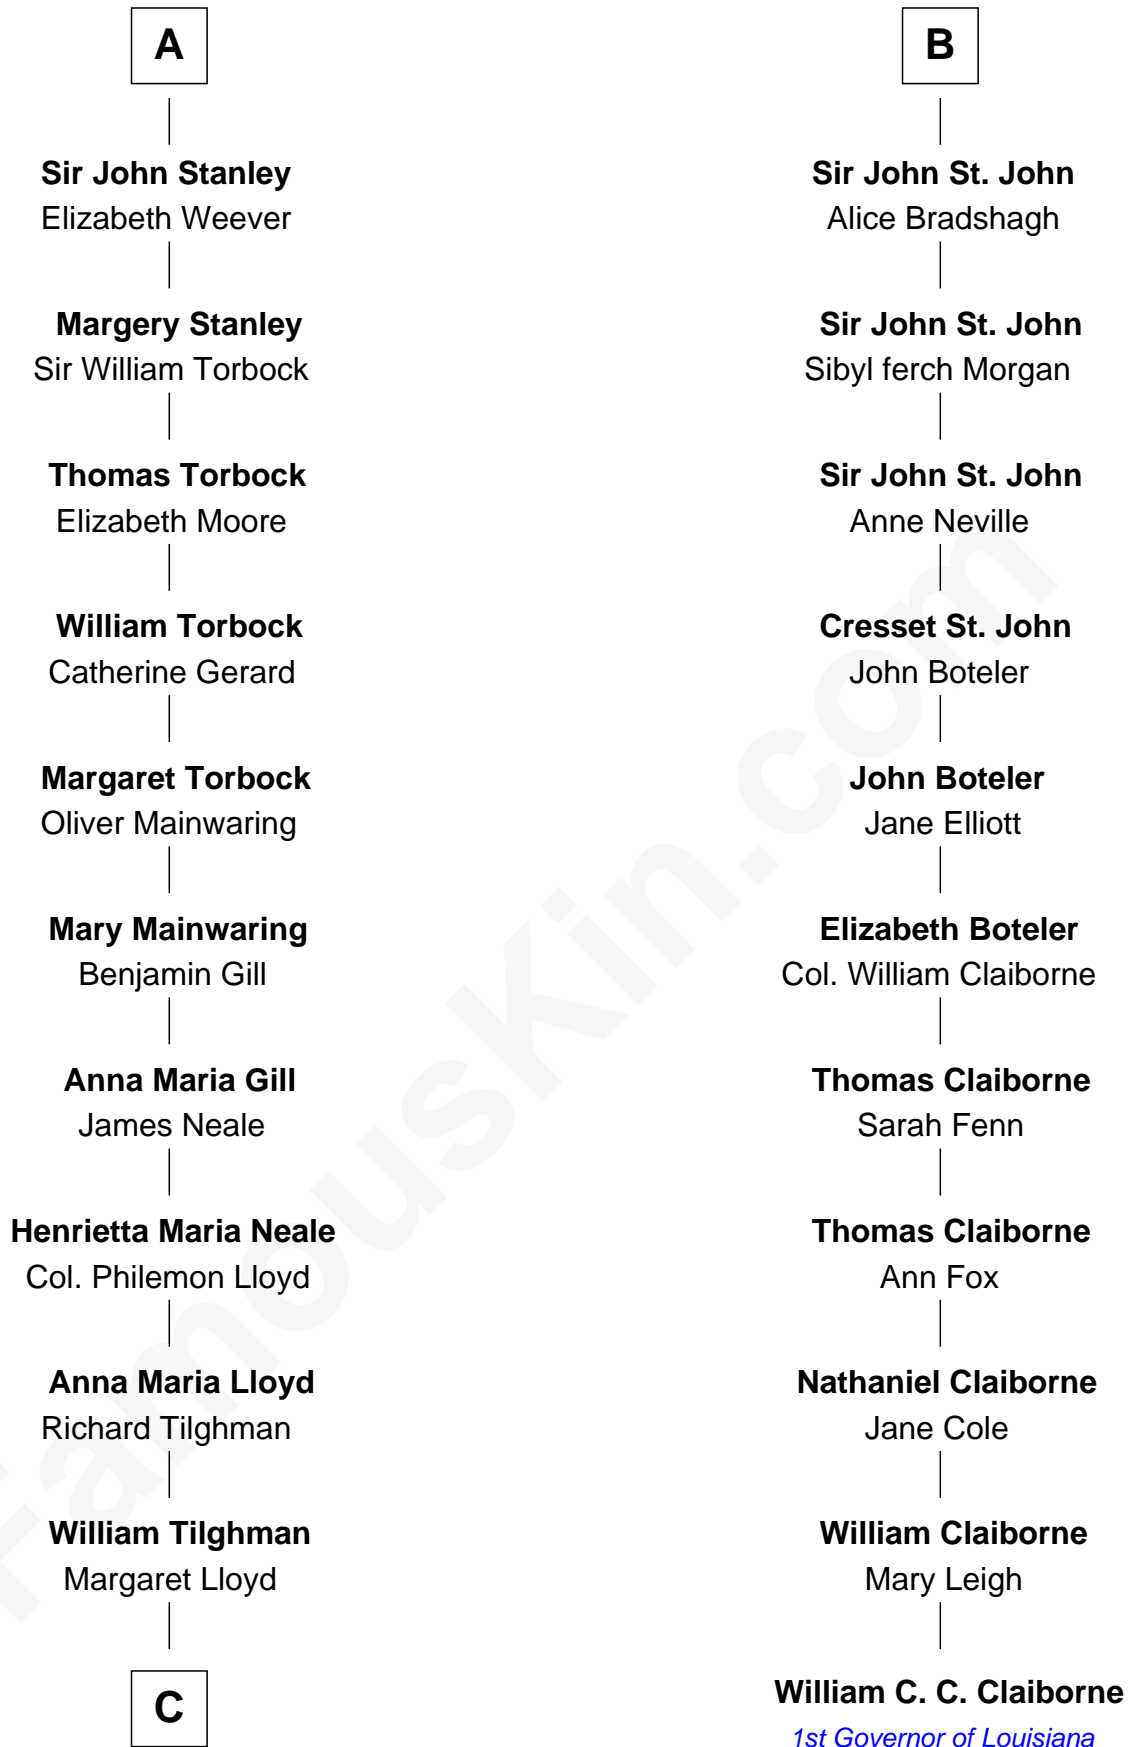

FamousKin.com

Relationship Chart of

Charles Goldsborough

16th Governor of Maryland

17th cousin 1 time removed of

William C. C. Claiborne

1st Governor of Louisiana

Sir William de Beauchamp

Sir Walter de Beauchamp

Alice de Tony

Roger de Beauchamp

Sir Roger de Beauchamp

Sibyl de Pateshulle

Sir Roger de Beauchamp

Joan de Clopton

Sir Roger Beauchamp

Mary - - - - -

Sir John Beauchamp

Edith Stourton

Margaret Beauchamp

Sir Oliver St. John

B

C

Anna Maria Tilghman