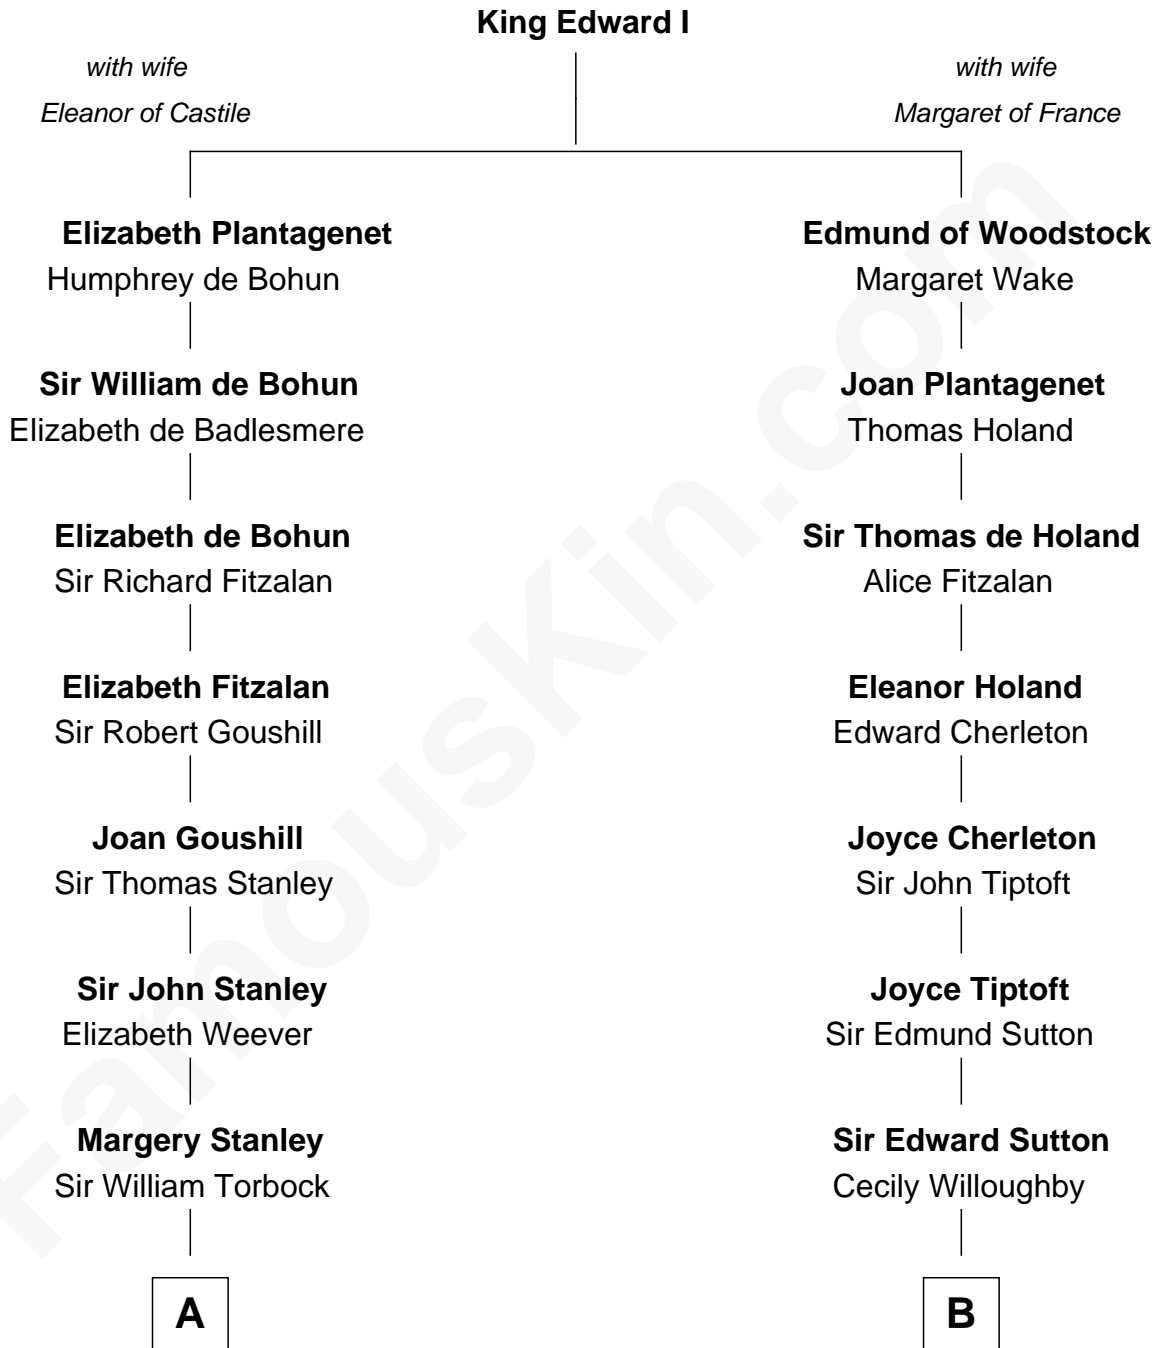

FamousKin.com
Relationship Chart of
Charles Goldsborough
16th Governor of Maryland

16th cousin 4 times removed of
Humphrey Bogart
Movie Actor

C

Elizabeth Rogers Perkins

Harvey Humphrey

John Perkins Humphrey

Frances Dewey Churchill

Maud Humphrey

Dr. Belmont Deforest Bogart

Humphrey Bogart

Movie Actor

FamousKin.com