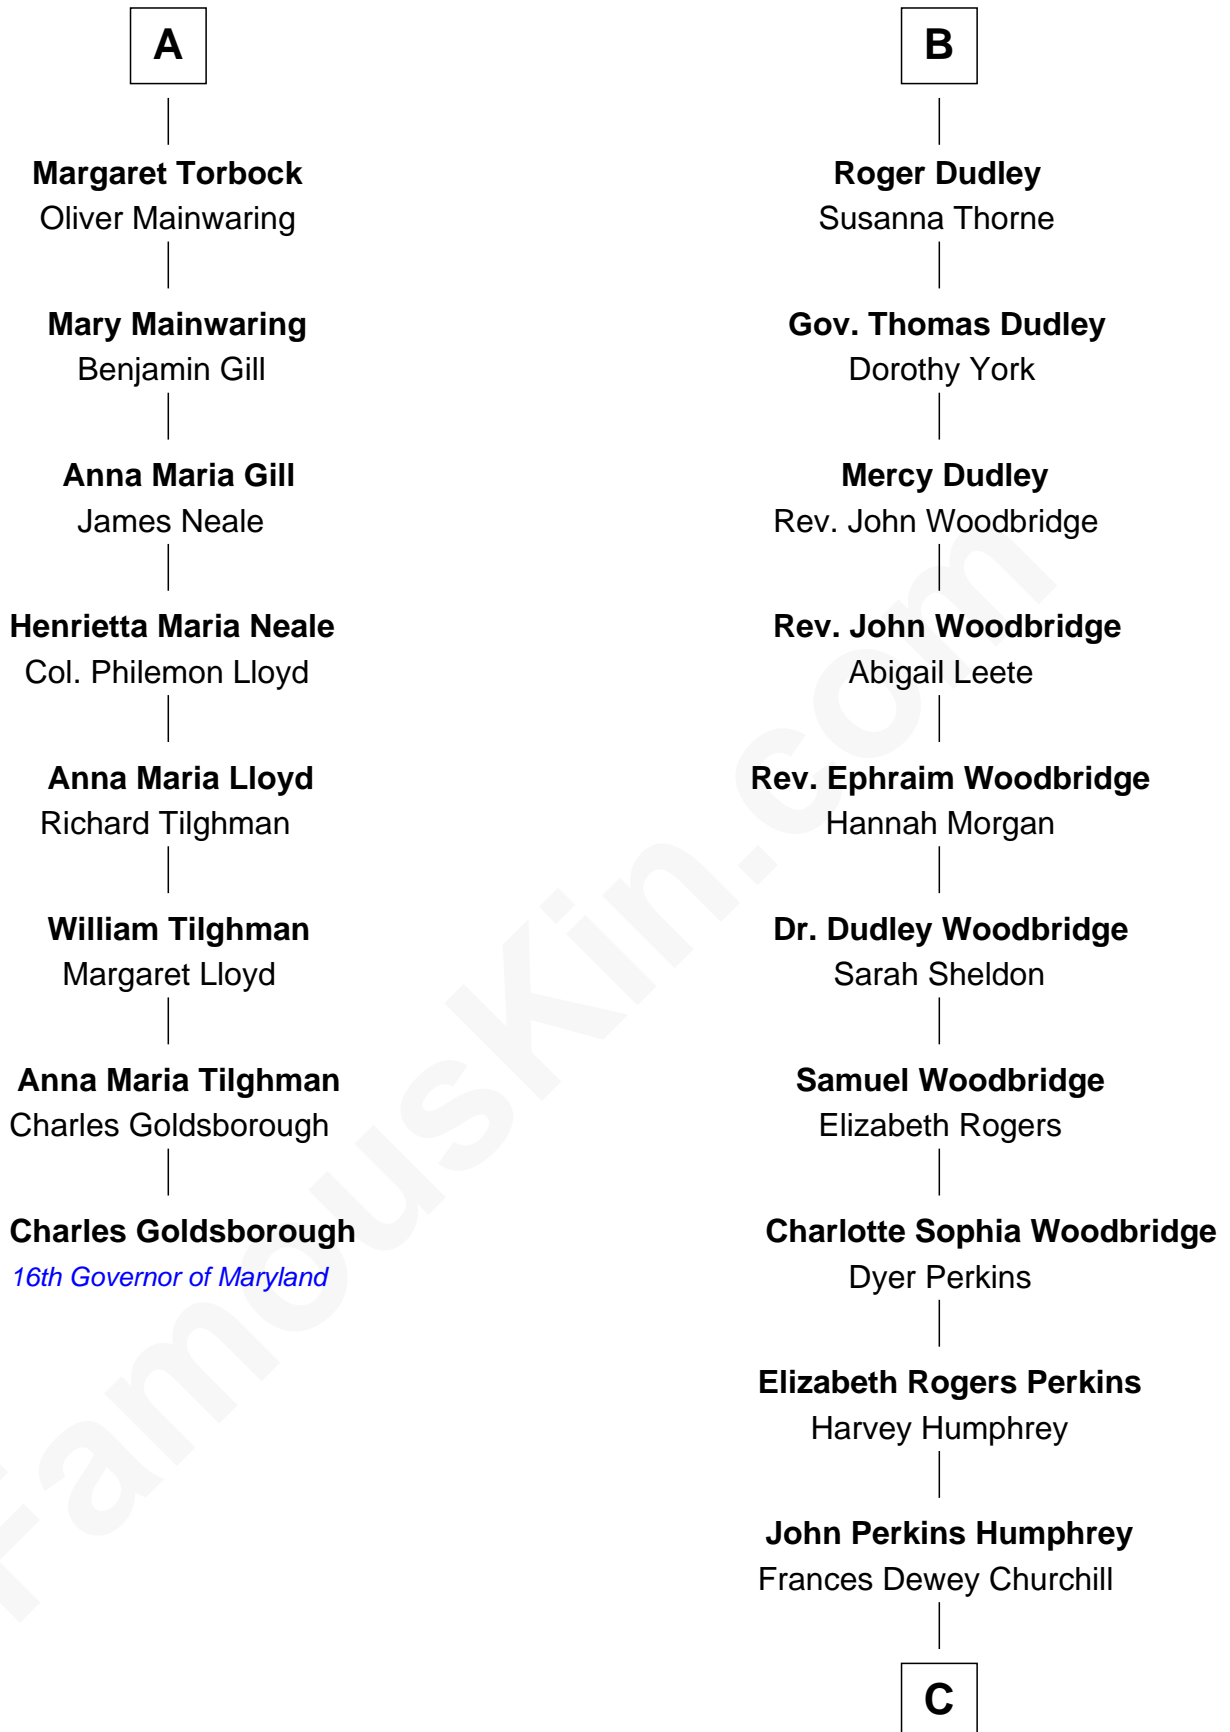

FamousKin.com
Relationship Chart of
Charles Goldsborough
16th Governor of Maryland

14th cousin 4 times removed of
Humphrey Bogart
Movie Actor

C

Maud Humphrey

Dr. Belmont Deforest Bogart

Humphrey Bogart

Movie Actor

FamousKin.com