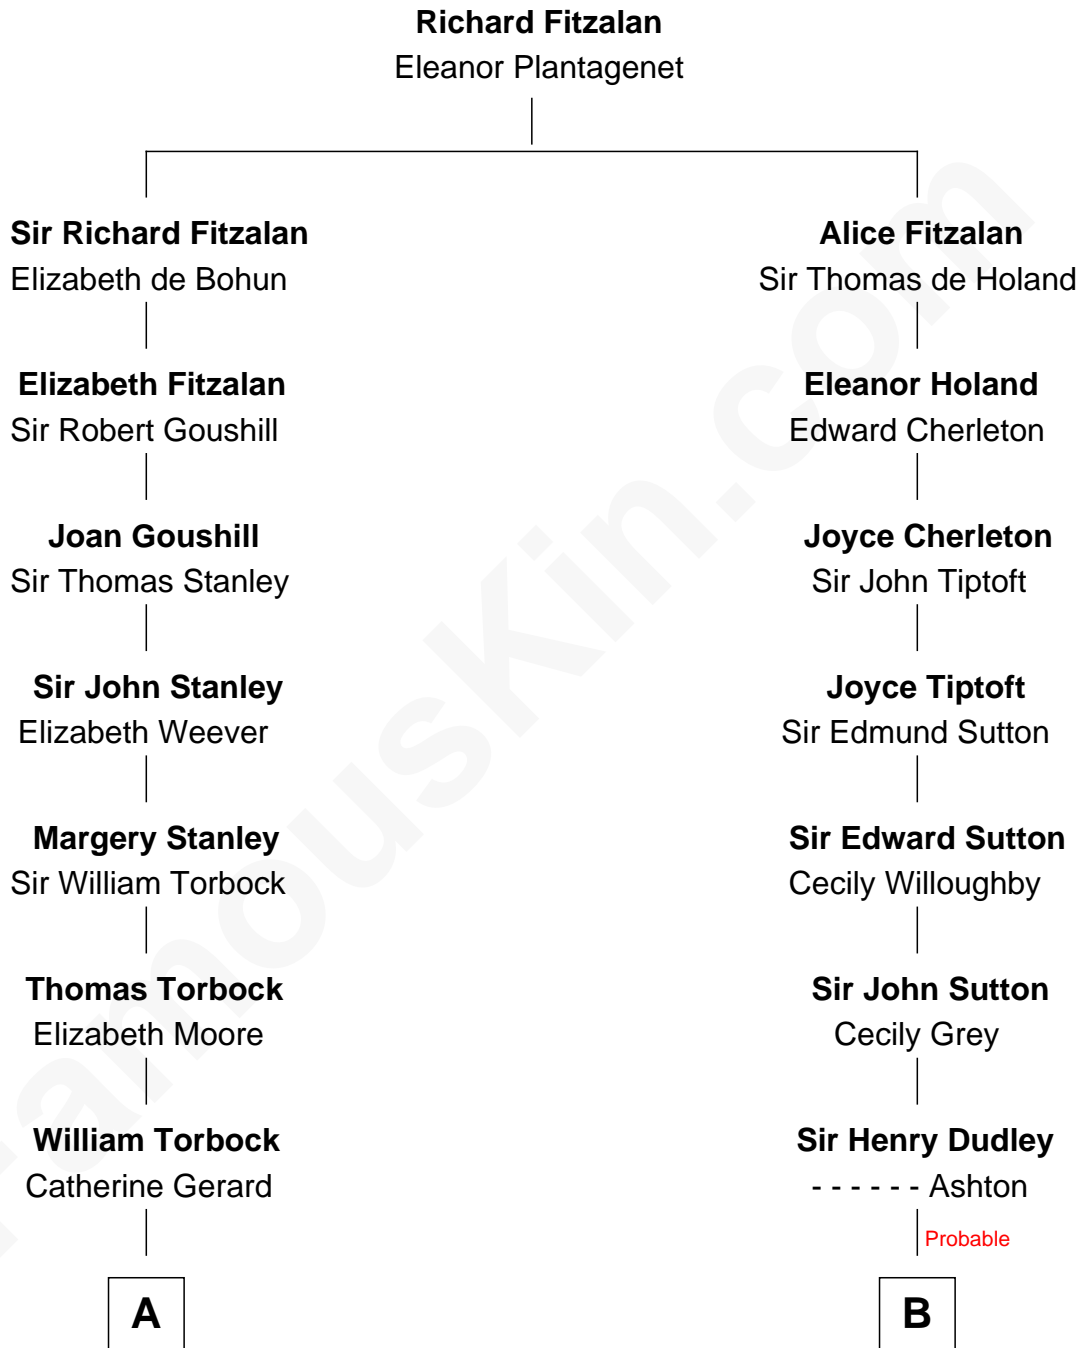

FamousKin.com
Relationship Chart of
Charles Goldsborough
16th Governor of Maryland

14th cousin 4 times removed of
Humphrey Bogart
Movie Actor

C

Maud Humphrey

Dr. Belmont Deforest Bogart

Humphrey Bogart

Movie Actor

FamousKin.com