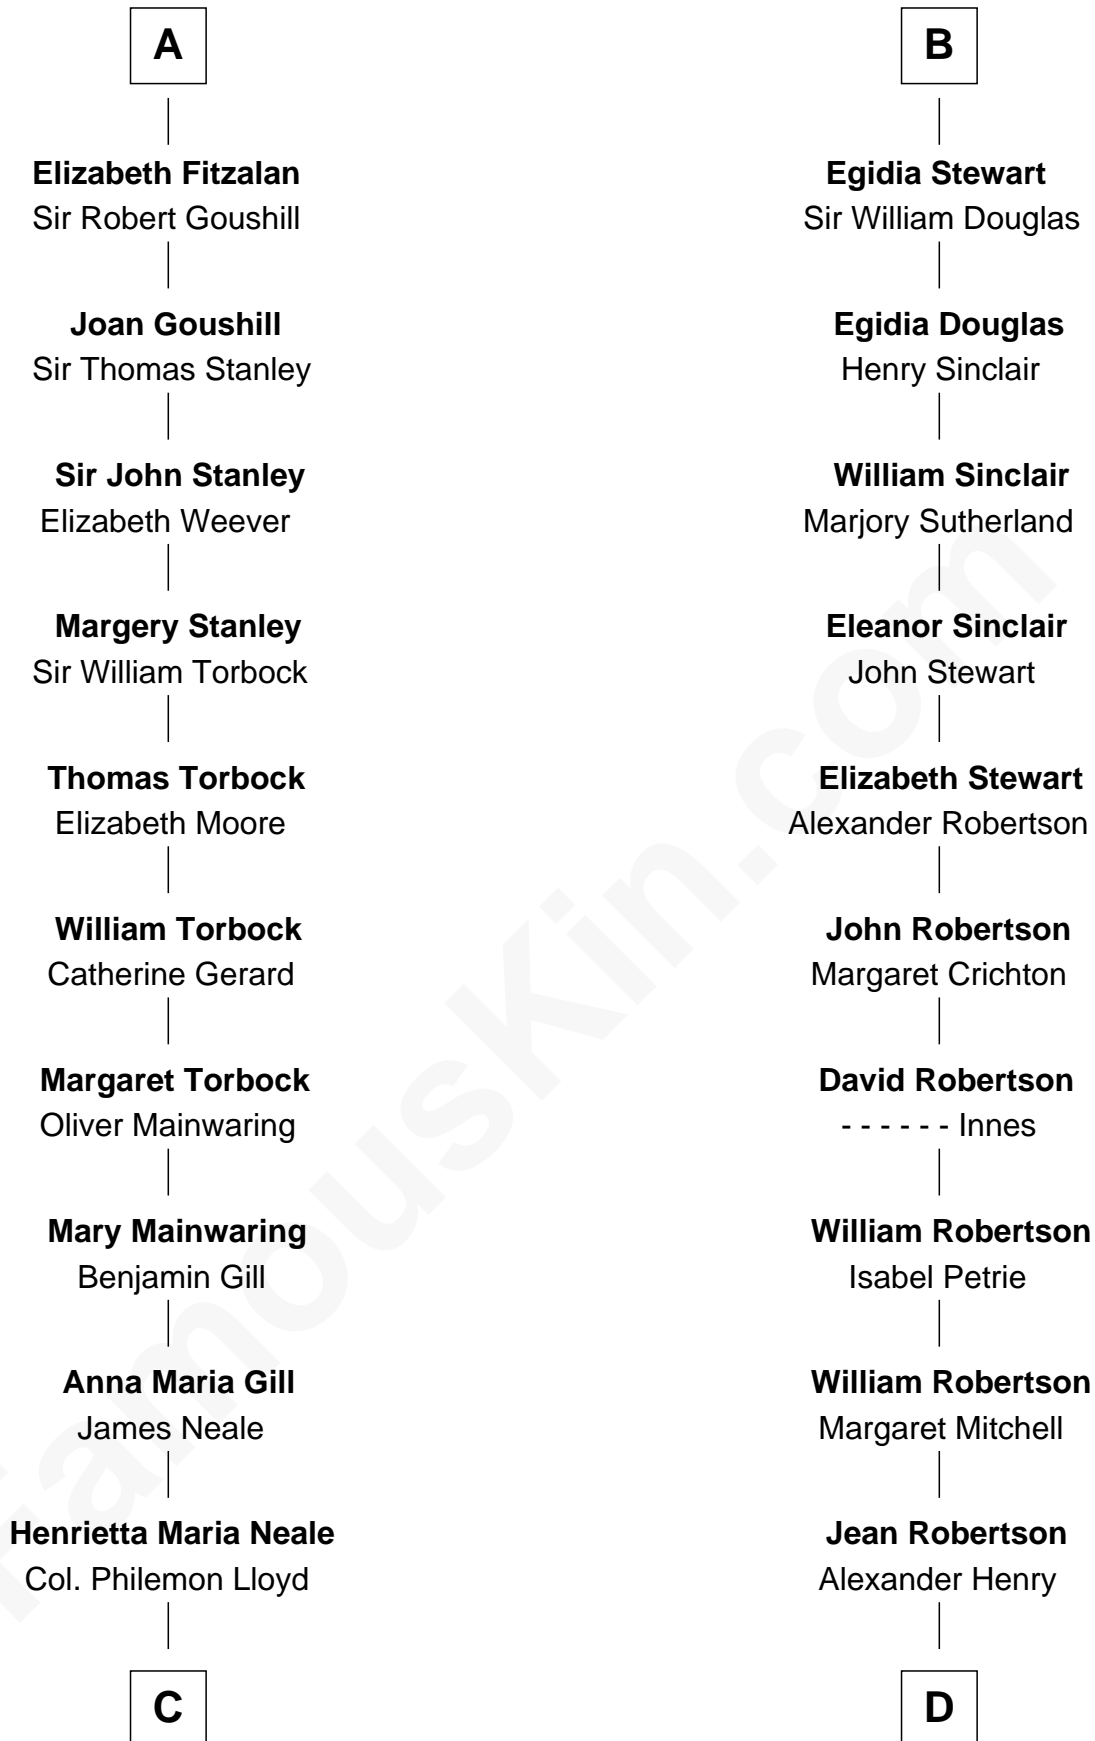

**FamousKin.com**  
**Relationship Chart of**  
**Charles Goldsborough**  
*16th Governor of Maryland*

**18th cousin 2 times removed of**  
**Patrick Henry**  
*1st and 6th Governor of Virginia*

**C**

**Anna Maria Lloyd**

Richard Tilghman

**William Tilghman**

Margaret Lloyd

**Anna Maria Tilghman**

Charles Goldsborough

**Charles Goldsborough**

*16th Governor of Maryland*

**D**