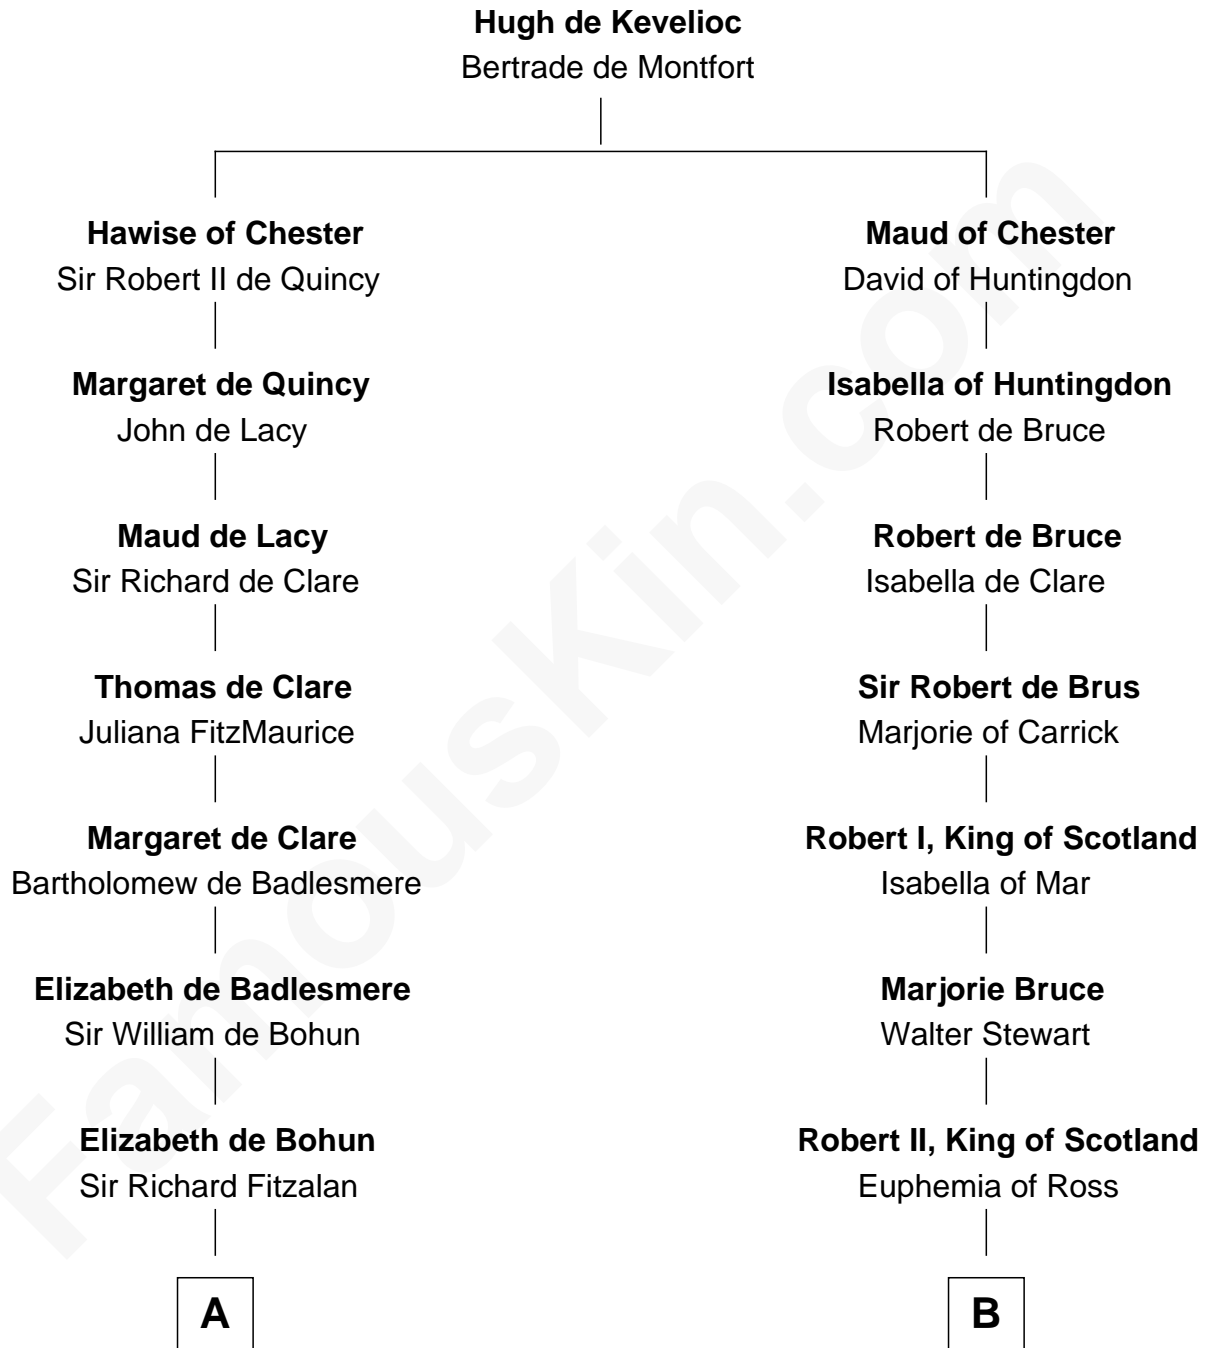

**FamousKin.com**  
**Relationship Chart of**  
**Charles Goldsborough**  
*16th Governor of Maryland*

**18th cousin 2 times removed of**  
**Patrick Henry**  
*1st and 6th Governor of Virginia*

**C**

**Anna Maria Lloyd**

Richard Tilghman

**William Tilghman**

Margaret Lloyd

**Anna Maria Tilghman**

Charles Goldsborough

**Charles Goldsborough**

*16th Governor of Maryland*

**D**