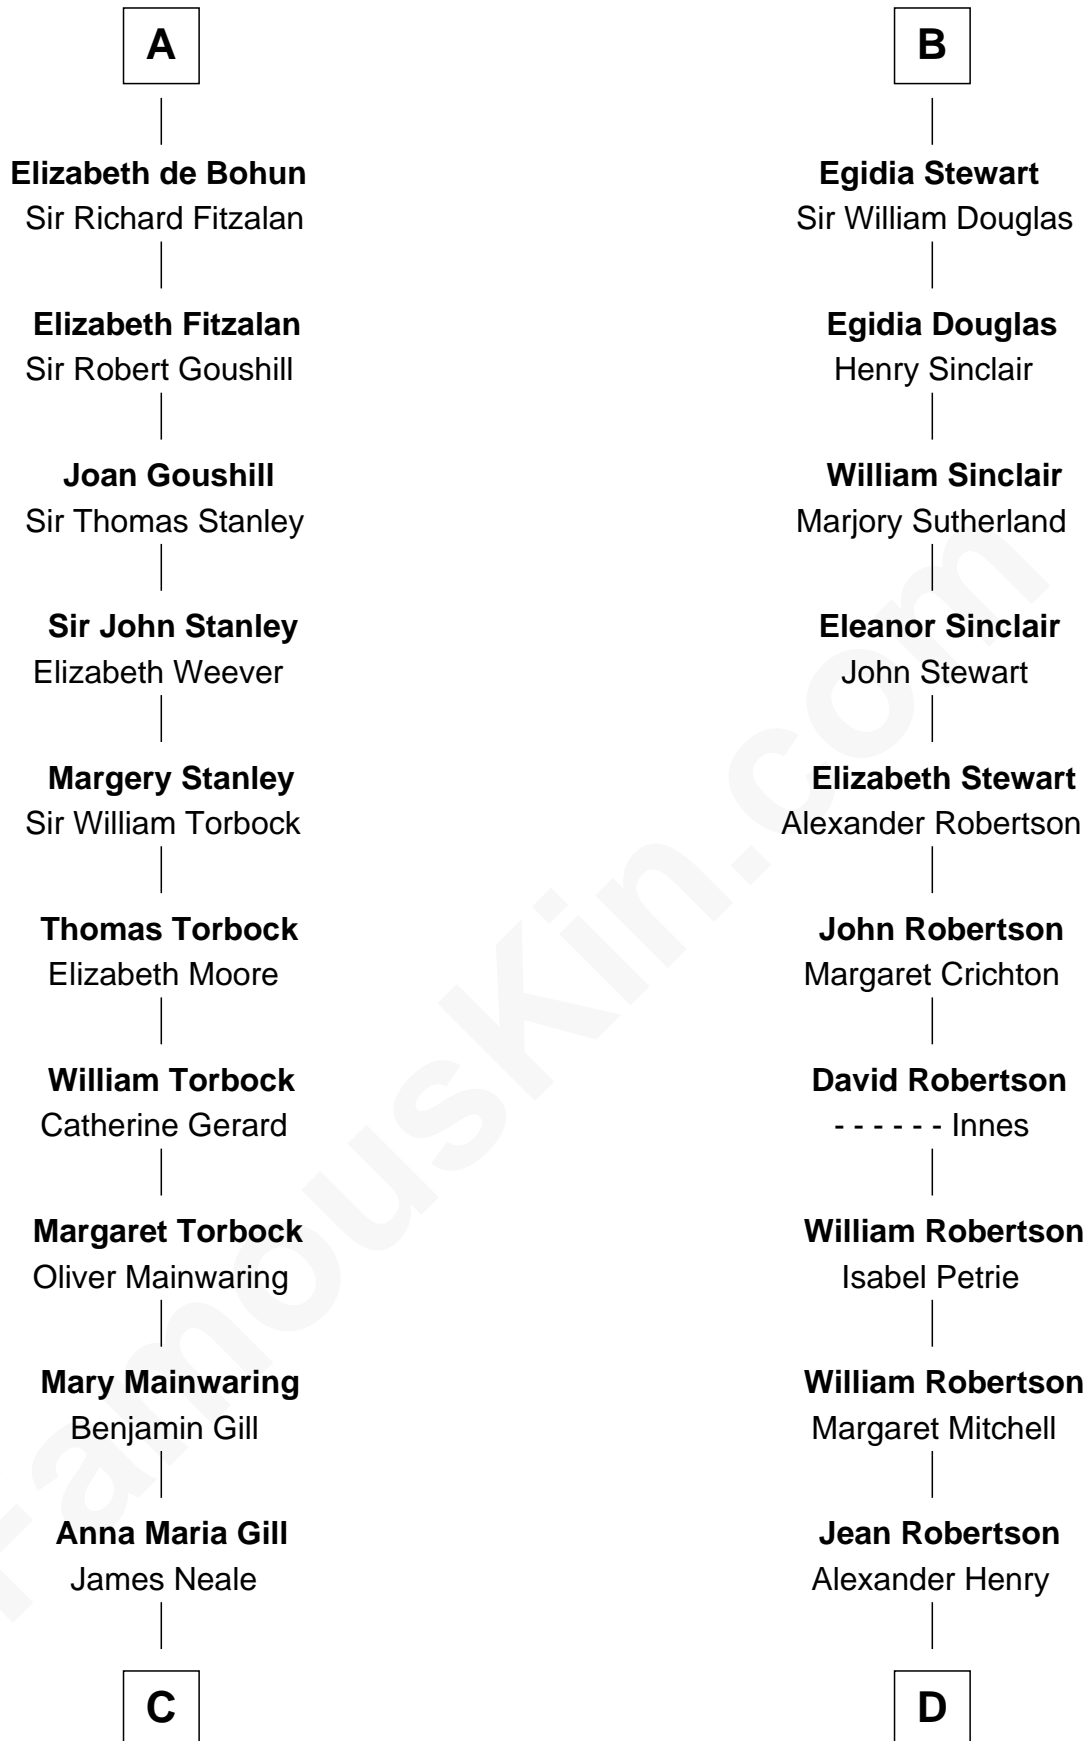

FamousKin.com
Relationship Chart of
Charles Goldsborough
16th Governor of Maryland

18th cousin 3 times removed of
Patrick Henry
1st and 6th Governor of Virginia

C

Henrietta Maria Neale

Col. Philemon Lloyd

Anna Maria Lloyd

Richard Tilghman

William Tilghman

Margaret Lloyd

Anna Maria Tilghman

Charles Goldsborough

Charles Goldsborough

16th Governor of Maryland