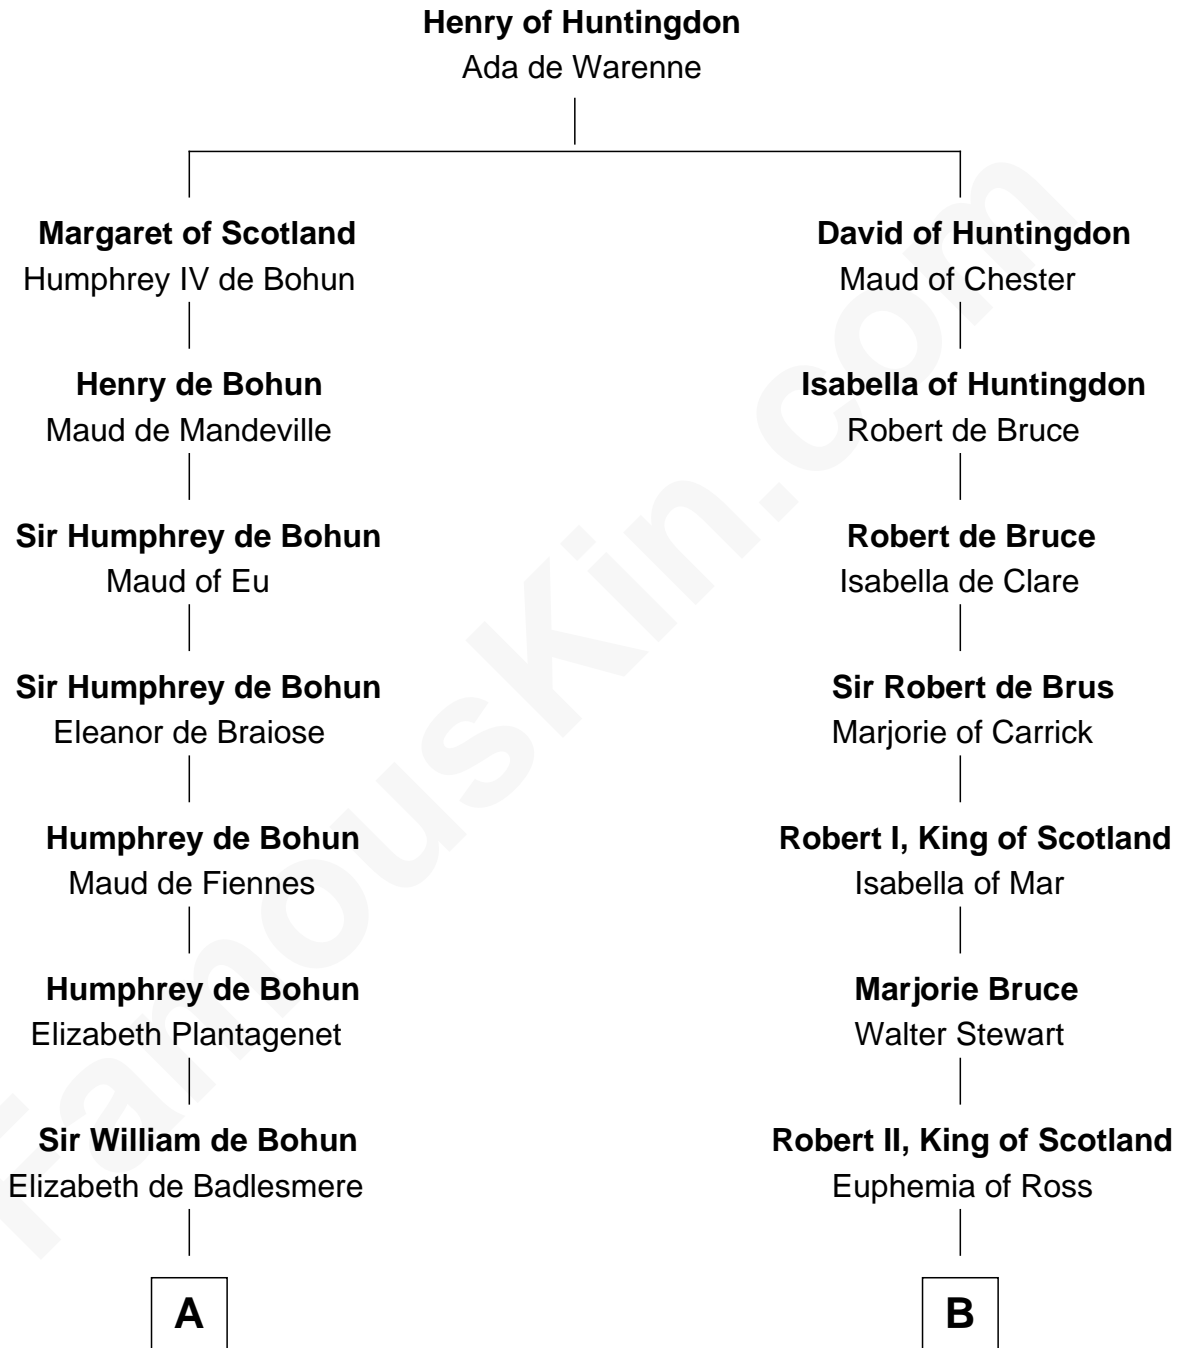

FamousKin.com
Relationship Chart of
Charles Goldsborough
16th Governor of Maryland

18th cousin 3 times removed of
Patrick Henry
1st and 6th Governor of Virginia

C

Henrietta Maria Neale

Col. Philemon Lloyd

Anna Maria Lloyd

Richard Tilghman

William Tilghman

Margaret Lloyd

Anna Maria Tilghman

Charles Goldsborough

Charles Goldsborough

16th Governor of Maryland

D

John Henry

Mrs. Sarah Winston Syme

Patrick Henry

1st & 6th Gov. of Virginia

FamousKin.com