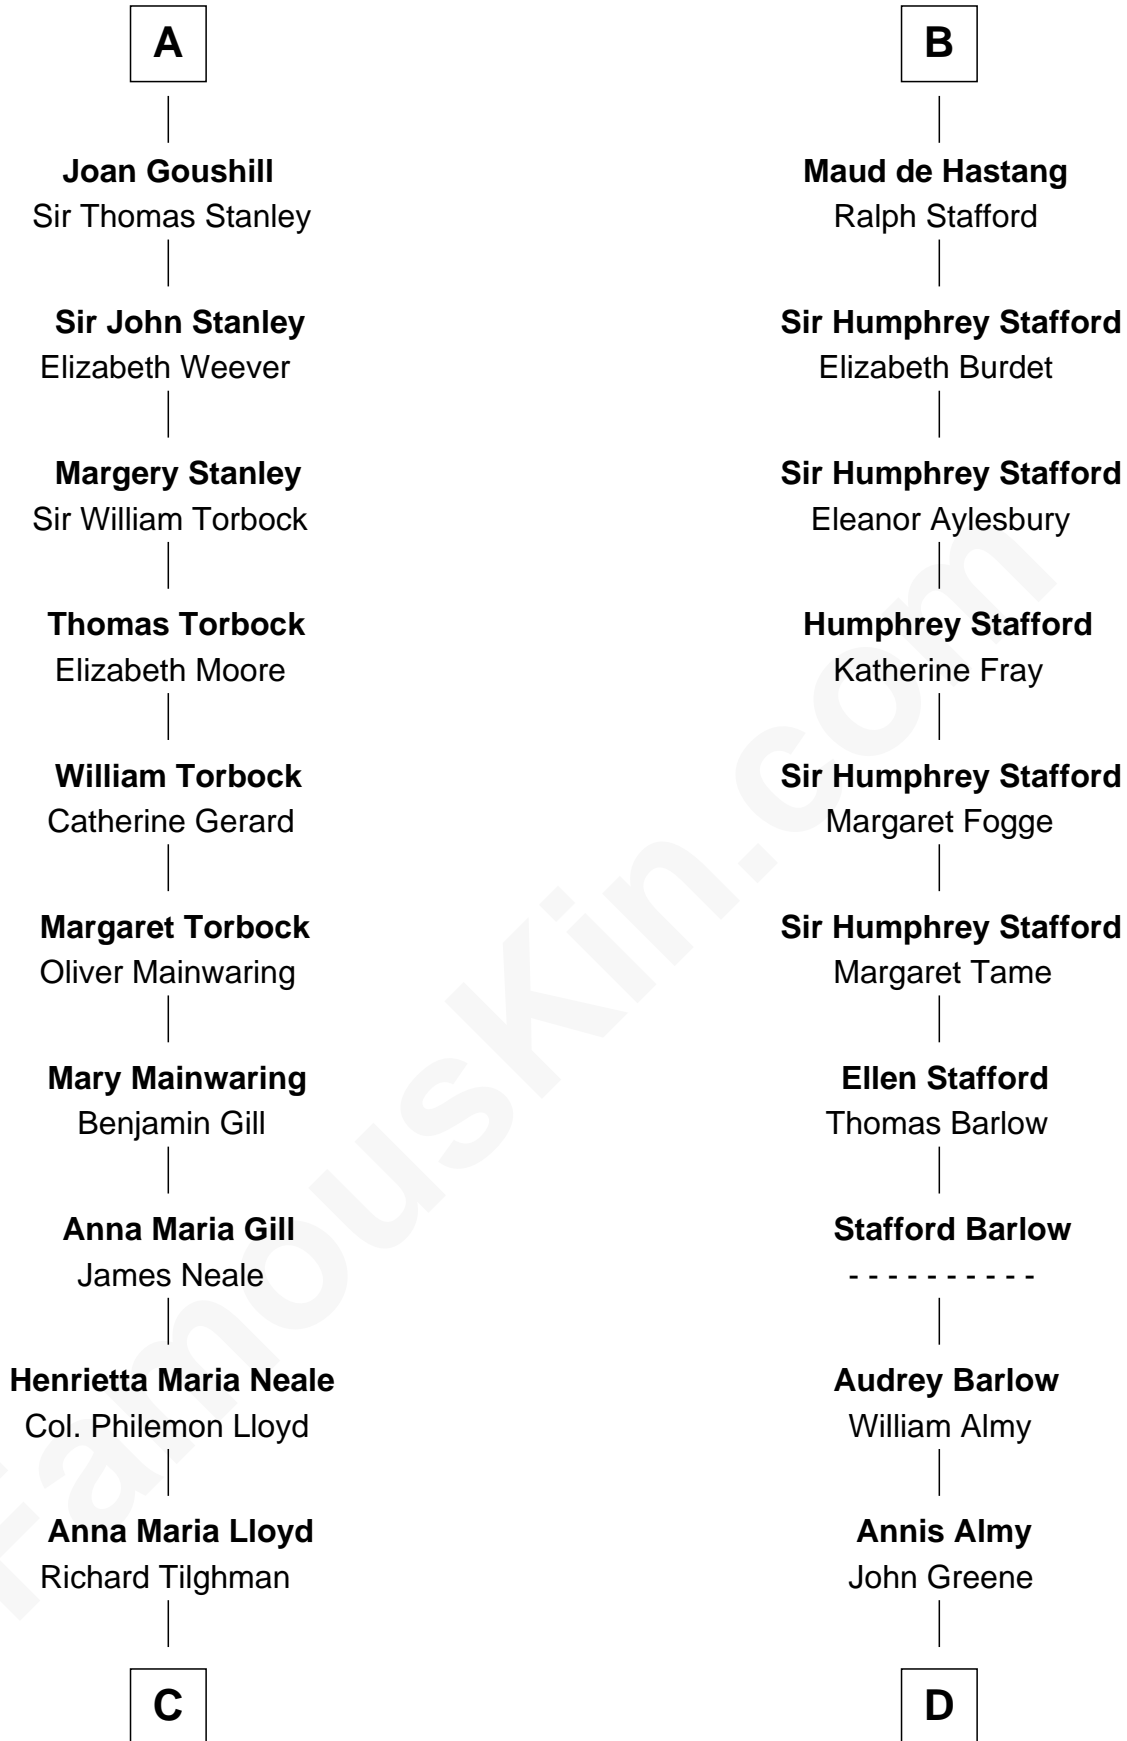

FamousKin.com Relationship Chart of

Charles Goldsborough

16th Governor of Maryland

19th cousin of

William Greene

2nd Governor of Rhode Island

C

William Tilghman

Margaret Lloyd

Anna Maria Tilghman

Charles Goldsborough

Charles Goldsborough

16th Governor of Maryland

D

Samuel Greene

Mary Gorton