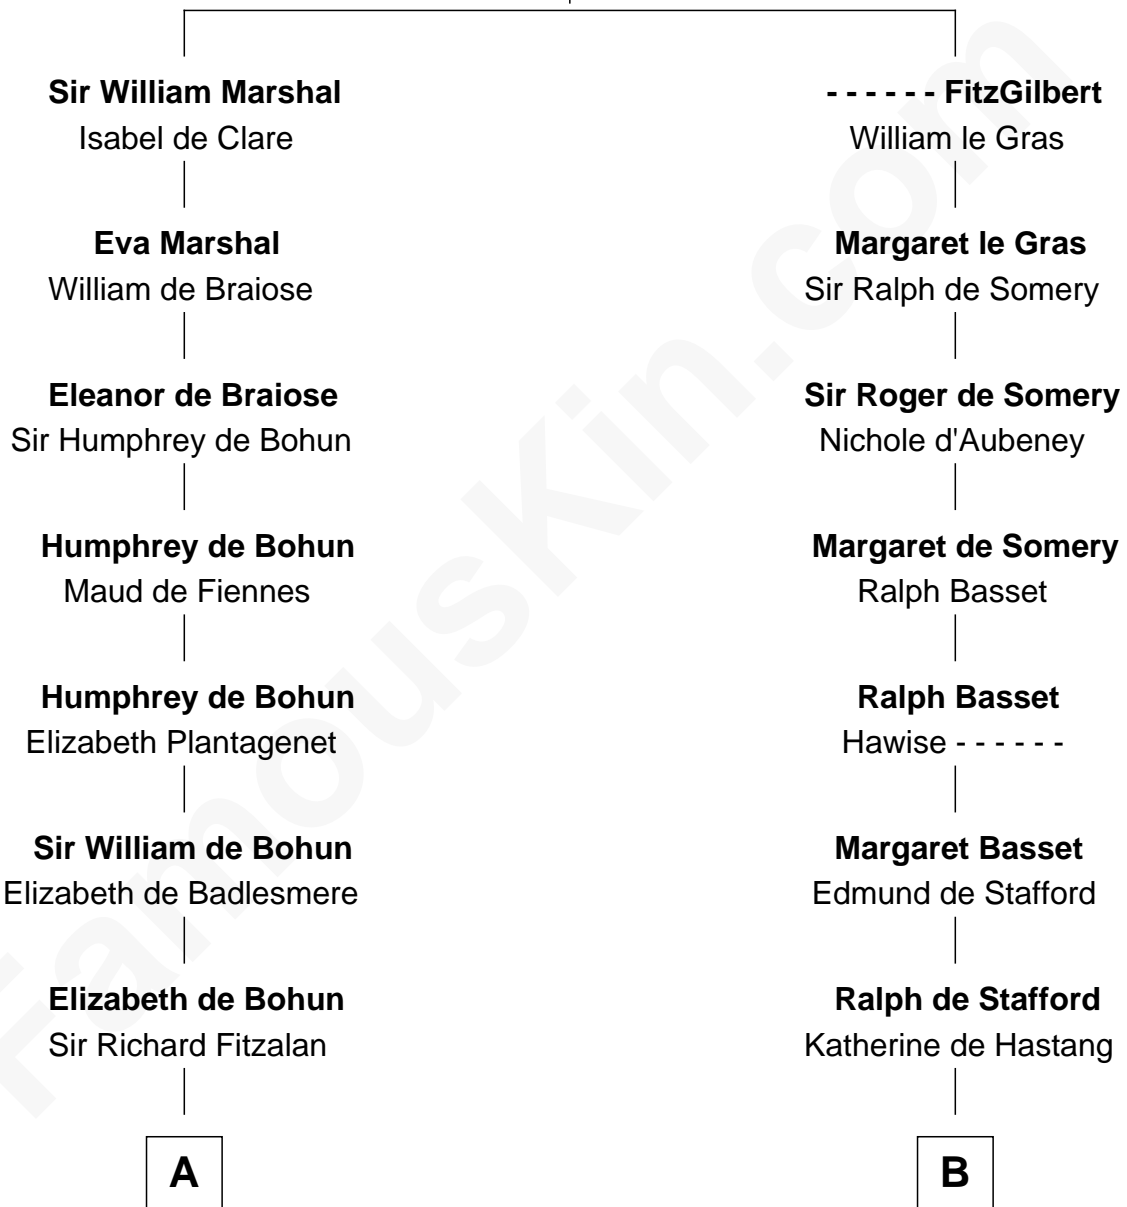

# FamousKin.com Relationship Chart of

**Charles Goldsborough**

*16th Governor of Maryland*

20th cousin of

**William Greene**

*2nd Governor of Rhode Island*

**John FitzGilbert**  
Sybilla of Salisbury

**C**

**Anna Maria Lloyd**

Richard Tilghman

**William Tilghman**

Margaret Lloyd

**Anna Maria Tilghman**

Charles Goldsborough

**Charles Goldsborough**

*16th Governor of Maryland*

**D**

**Annis Almy**

John Greene

**Samuel Greene**

Mary Gorton

**William Greene**

Catharine Greene

**William Greene**