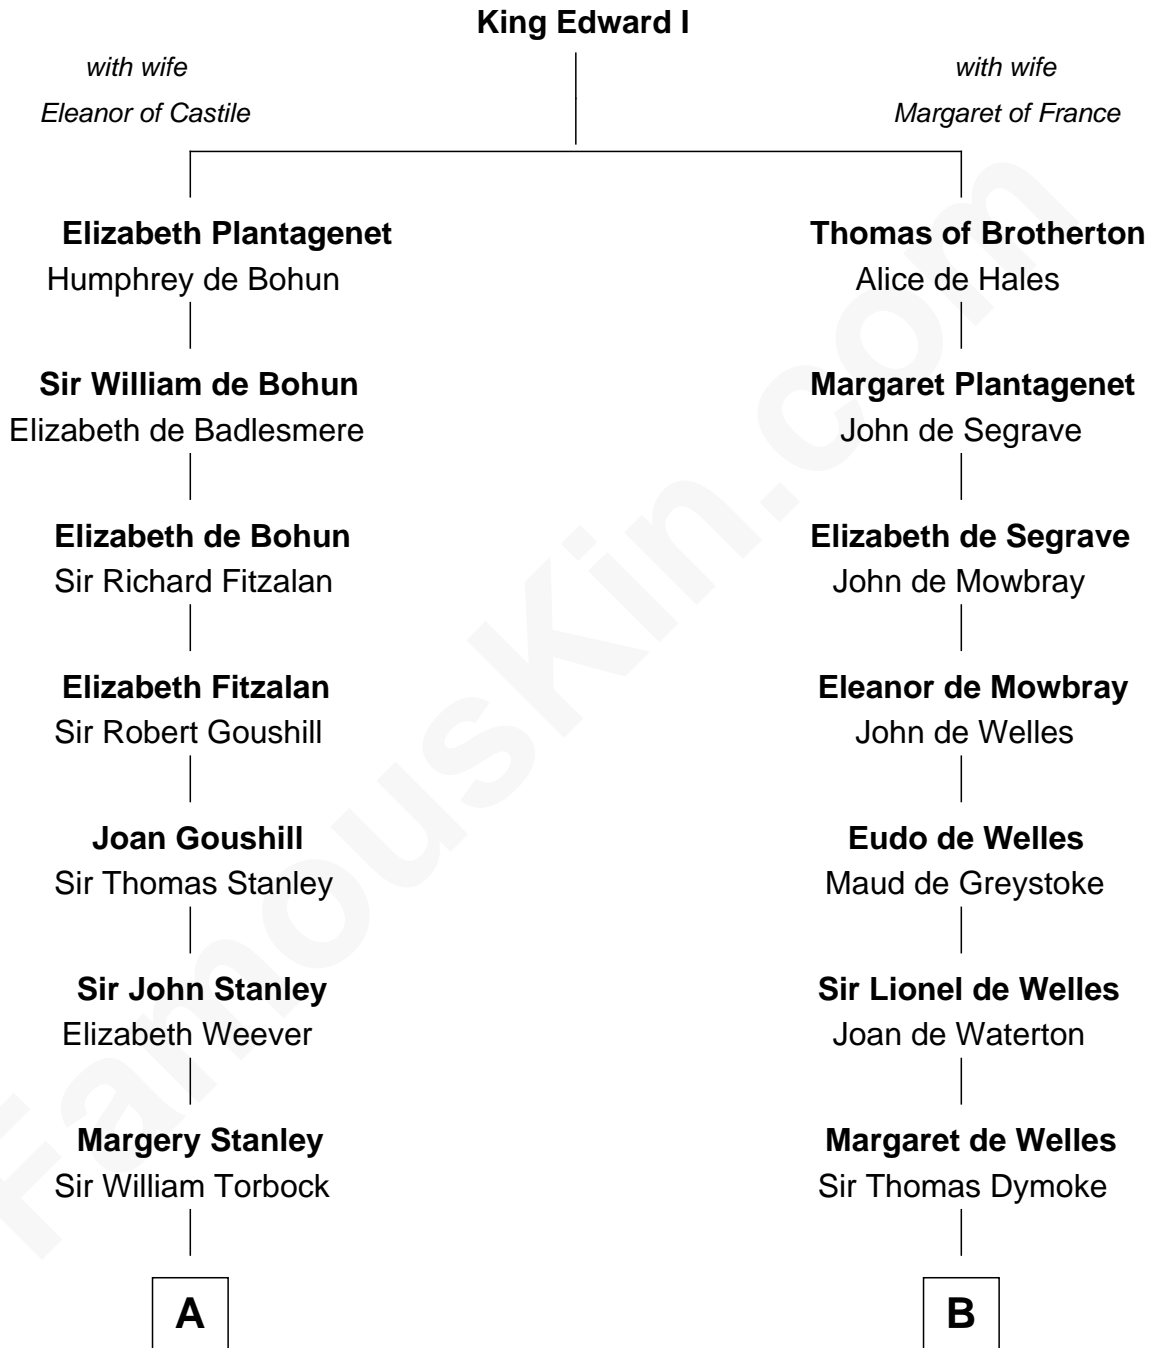

FamousKin.com
Relationship Chart of
Charles Goldsborough
16th Governor of Maryland

16th cousin 5 times removed of
Ray Bradbury
Author of The Martian Chronicles

C

Samuel Bradbury

Frances Mary Rothead

Samuel Irving Bradbury

Mary Adell Spaulding

Samuel Hinkston Bradbury

Minnie Alice Davis

Leonard Spaulding Bradbury

Esther Marie Moberg

Ray Bradbury

Author of [The Martian Chronicles](#)