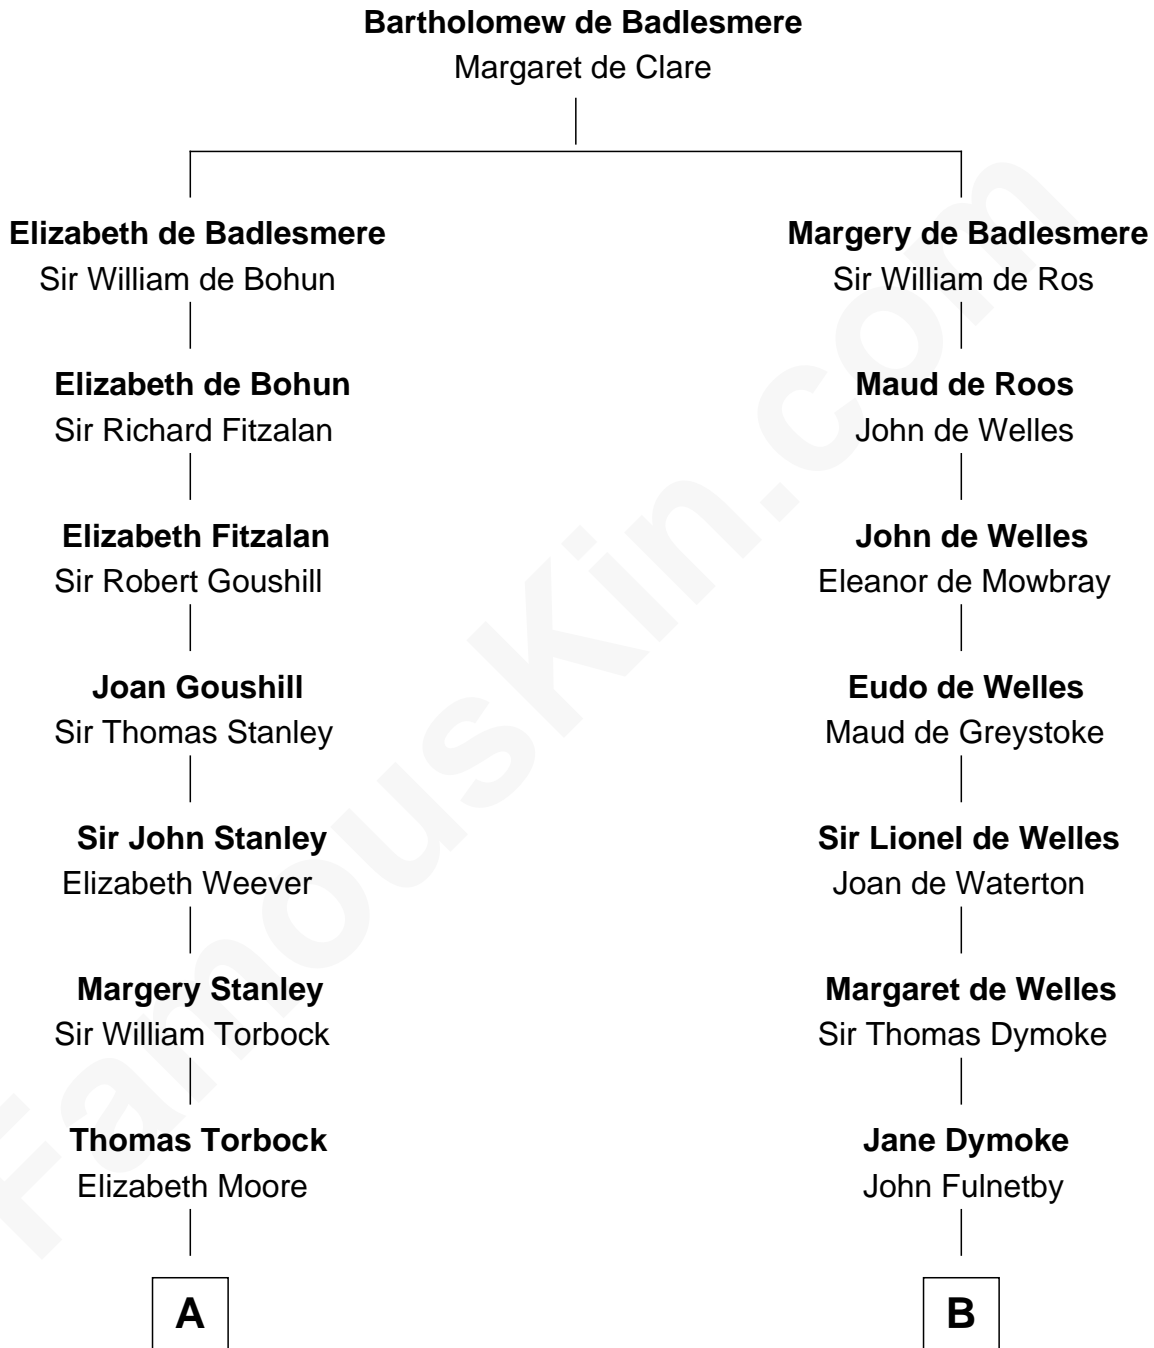

**FamousKin.com**  
**Relationship Chart of**  
**Charles Goldsborough**  
*16th Governor of Maryland*

**15th cousin 5 times removed of**  
**Ray Bradbury**  
*Author of The Martian Chronicles*

**C**

—  
**Samuel Irving Bradbury**

Mary Adell Spaulding

—  
**Samuel Hinkston Bradbury**

Minnie Alice Davis

—  
**Leonard Spaulding Bradbury**

Esther Marie Moberg

—  
**Ray Bradbury**

*Author of [The Martian Chronicles](#)*

FamousKin.com