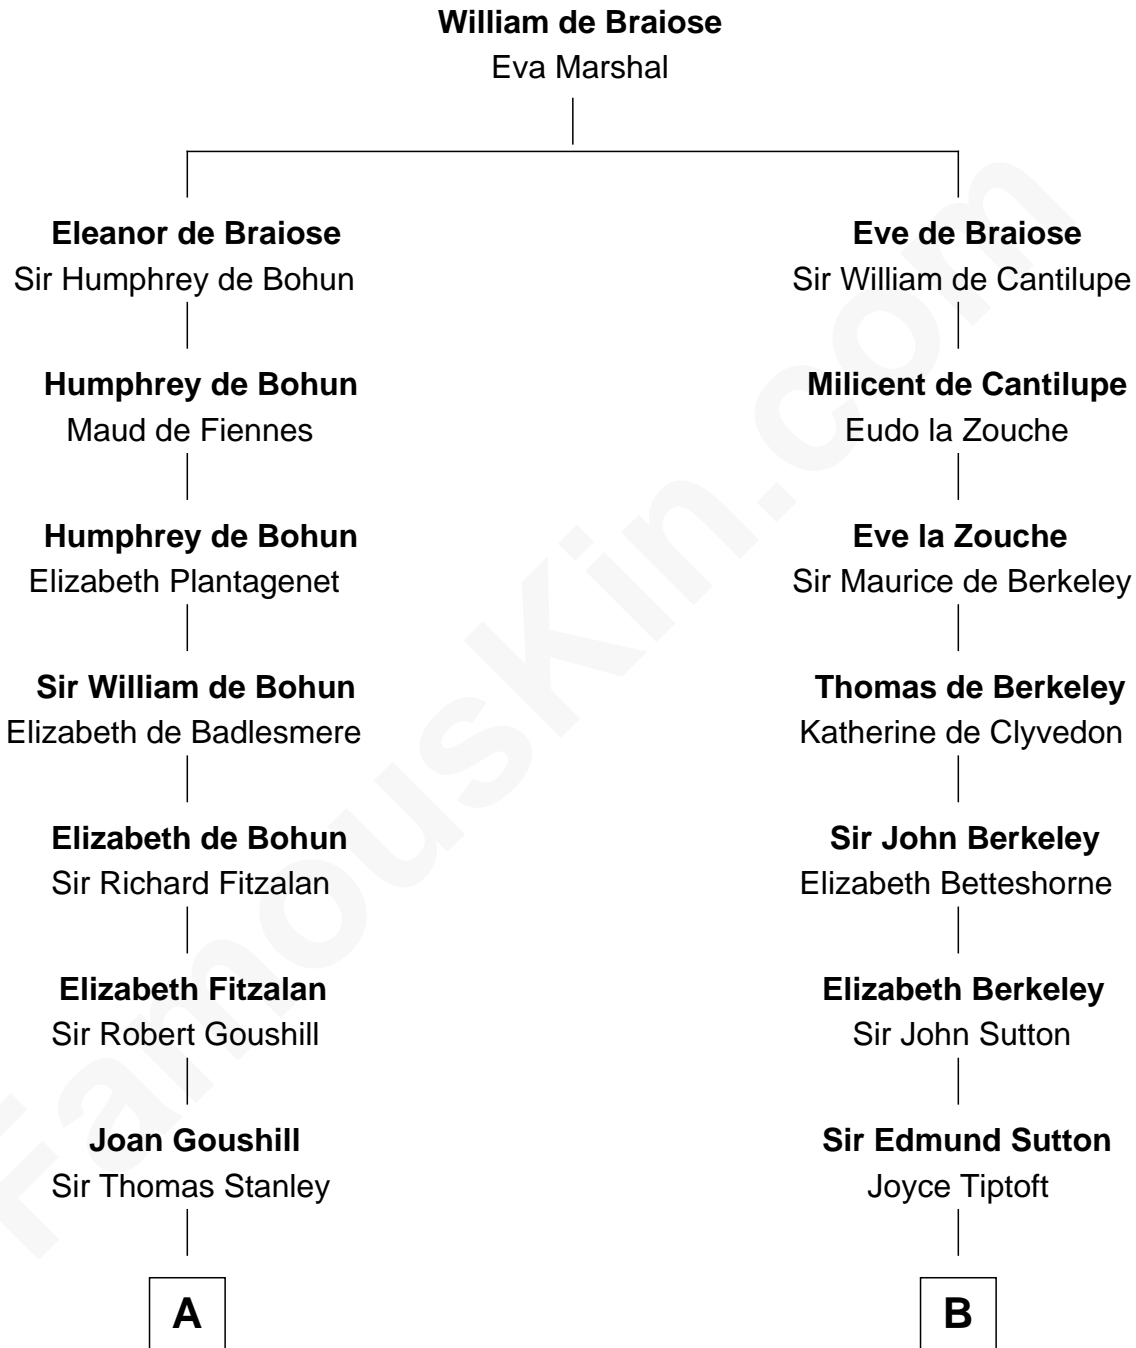

**FamousKin.com**  
**Relationship Chart of**  
**Charles Goldsborough**  
*16th Governor of Maryland*

**15th cousin 3 times removed of**  
**George Washington**  
*1st U.S. President*

C

Anna Maria Tilghman

Charles Goldsborough

Charles Goldsborough

*16th Governor of Maryland*

FamousKin.com