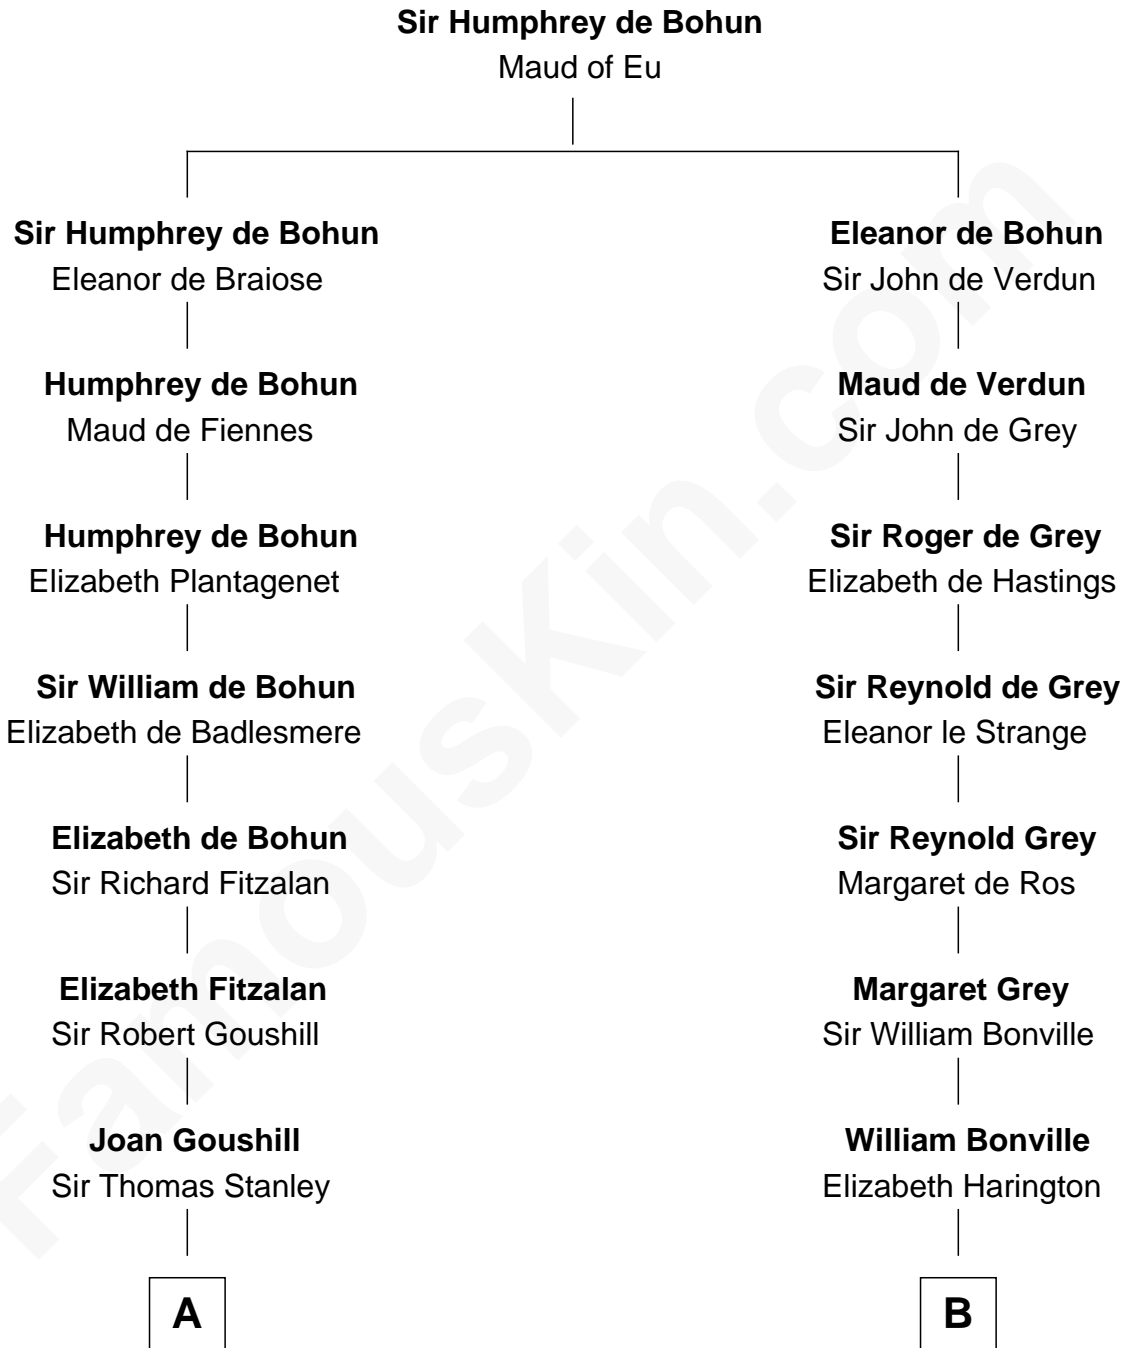

FamousKin.com
Relationship Chart of
Charles Goldsborough
16th Governor of Maryland

17th cousin 1 time removed of
John Langdon
Signer of the U.S. Constitution

C

Anna Maria Tilghman

Charles Goldsborough

Charles Goldsborough

16th Governor of Maryland

FamousKin.com