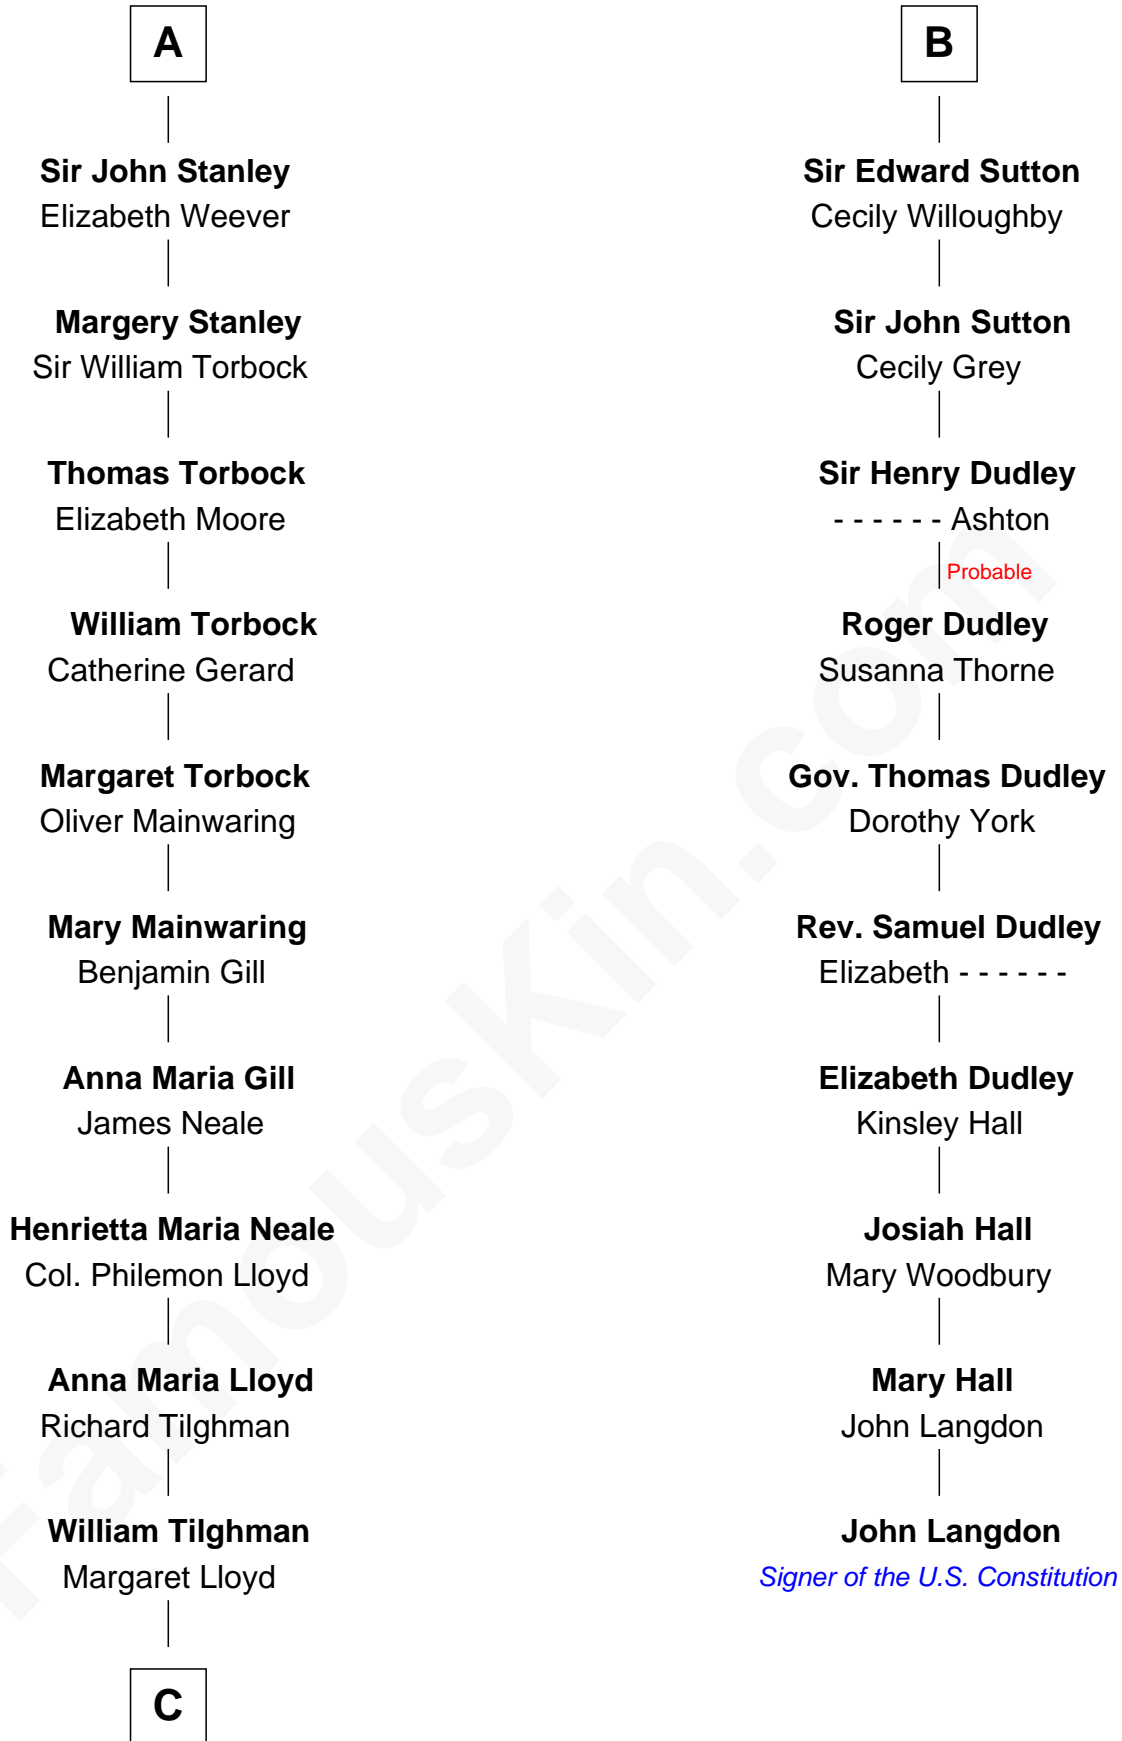

FamousKin.com
Relationship Chart of
Charles Goldsborough
16th Governor of Maryland

16th cousin 2 times removed of
John Langdon
Signer of the U.S. Constitution

C

—
Anna Maria Tilghman

Charles Goldsborough

—
Charles Goldsborough

16th Governor of Maryland

FamousKin.com