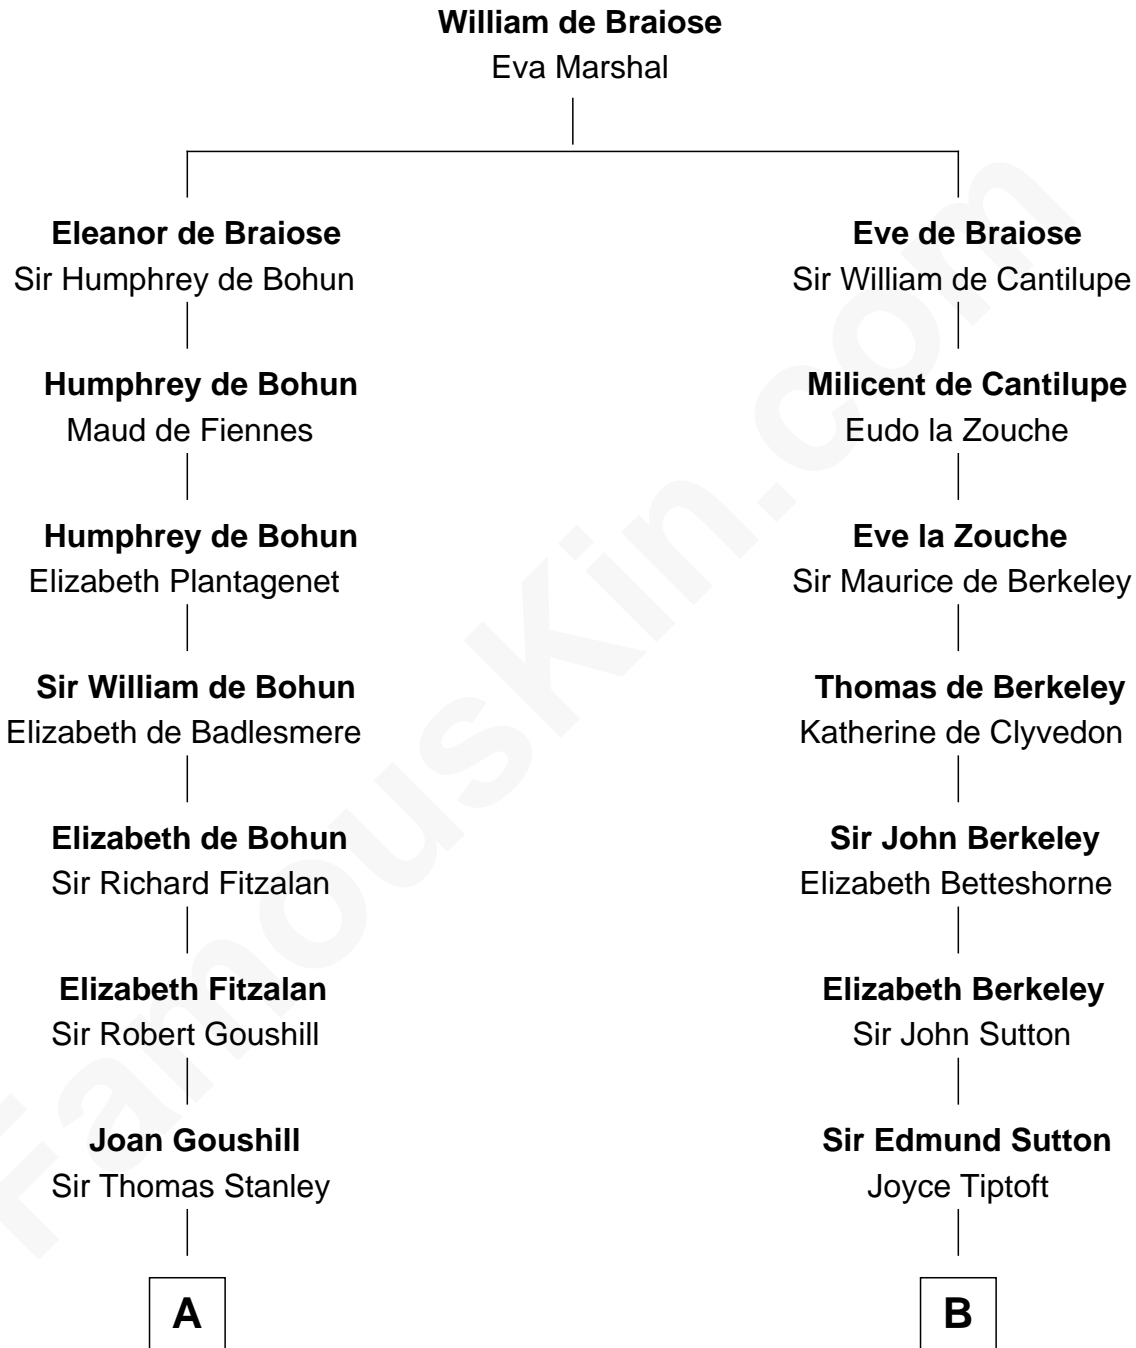

FamousKin.com
Relationship Chart of
Charles Goldsborough
16th Governor of Maryland

16th cousin 2 times removed of
John Langdon
Signer of the U.S. Constitution

C

—
Anna Maria Tilghman

Charles Goldsborough

—
Charles Goldsborough

16th Governor of Maryland

FamousKin.com