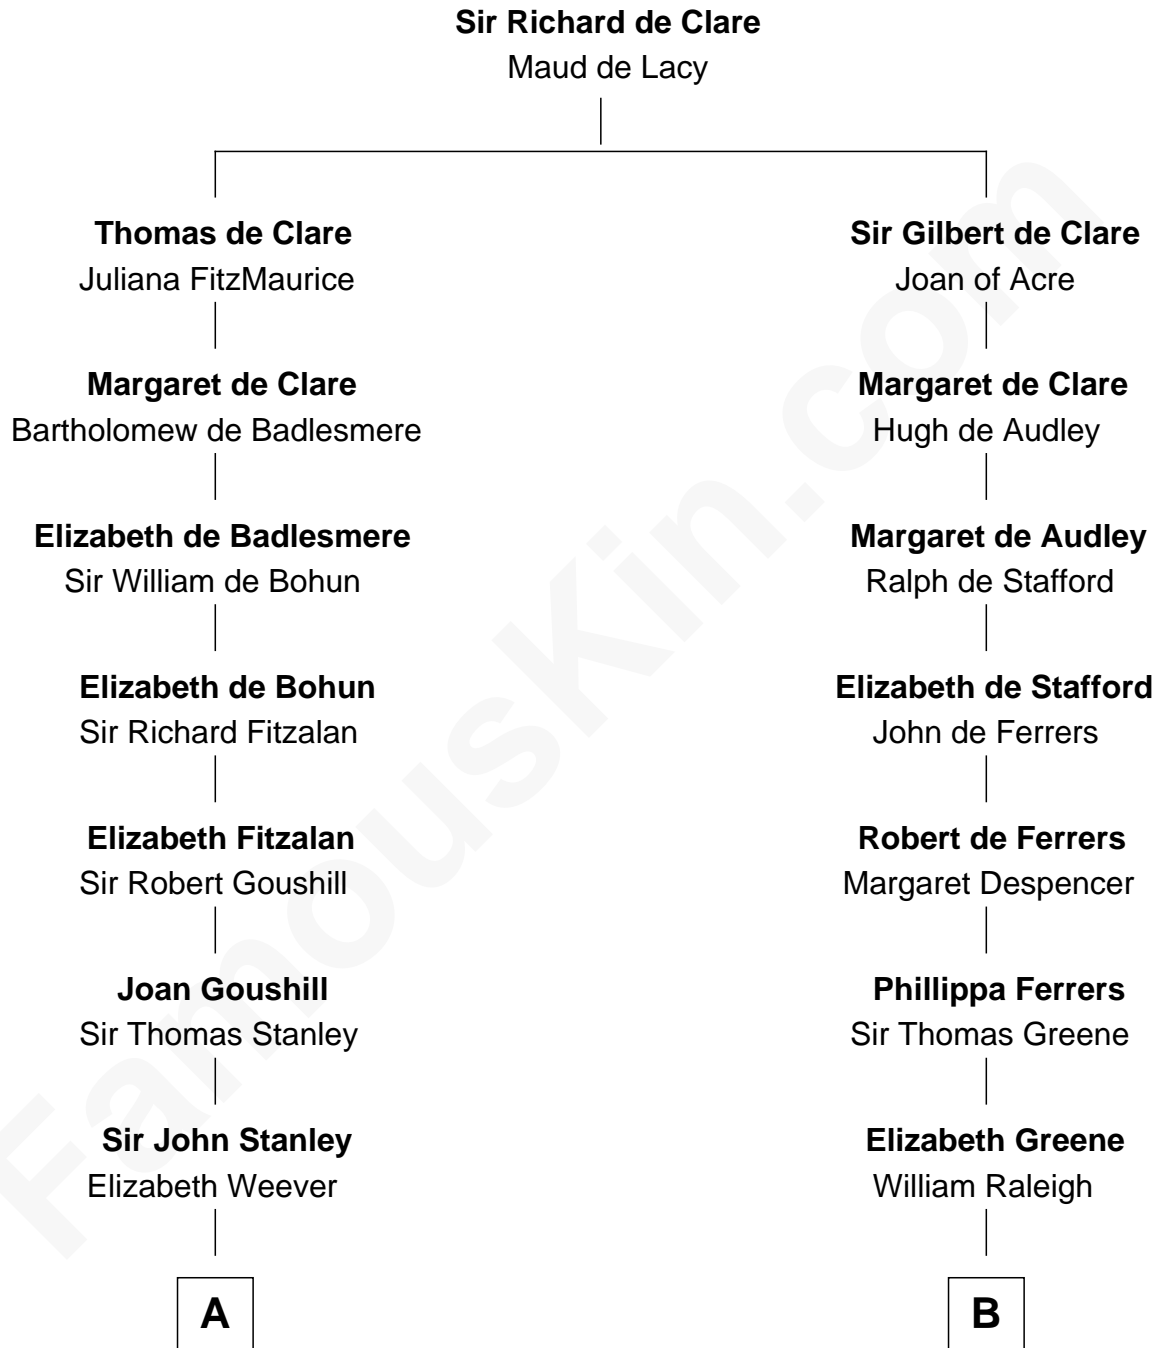

FamousKin.com
Relationship Chart of
Charles Goldsborough
16th Governor of Maryland

17th cousin 3 times removed of

Shanghai Pierce
Texas Cattleman

C

—
Ambless Wilbore
Nathaniel Stoddard

—
Susanna Stoddard
Isaac Pearce

—
Jonathan D. Pearce
Hanna Phillips Head

—
Shanghai Pierce
Texas Cattleman