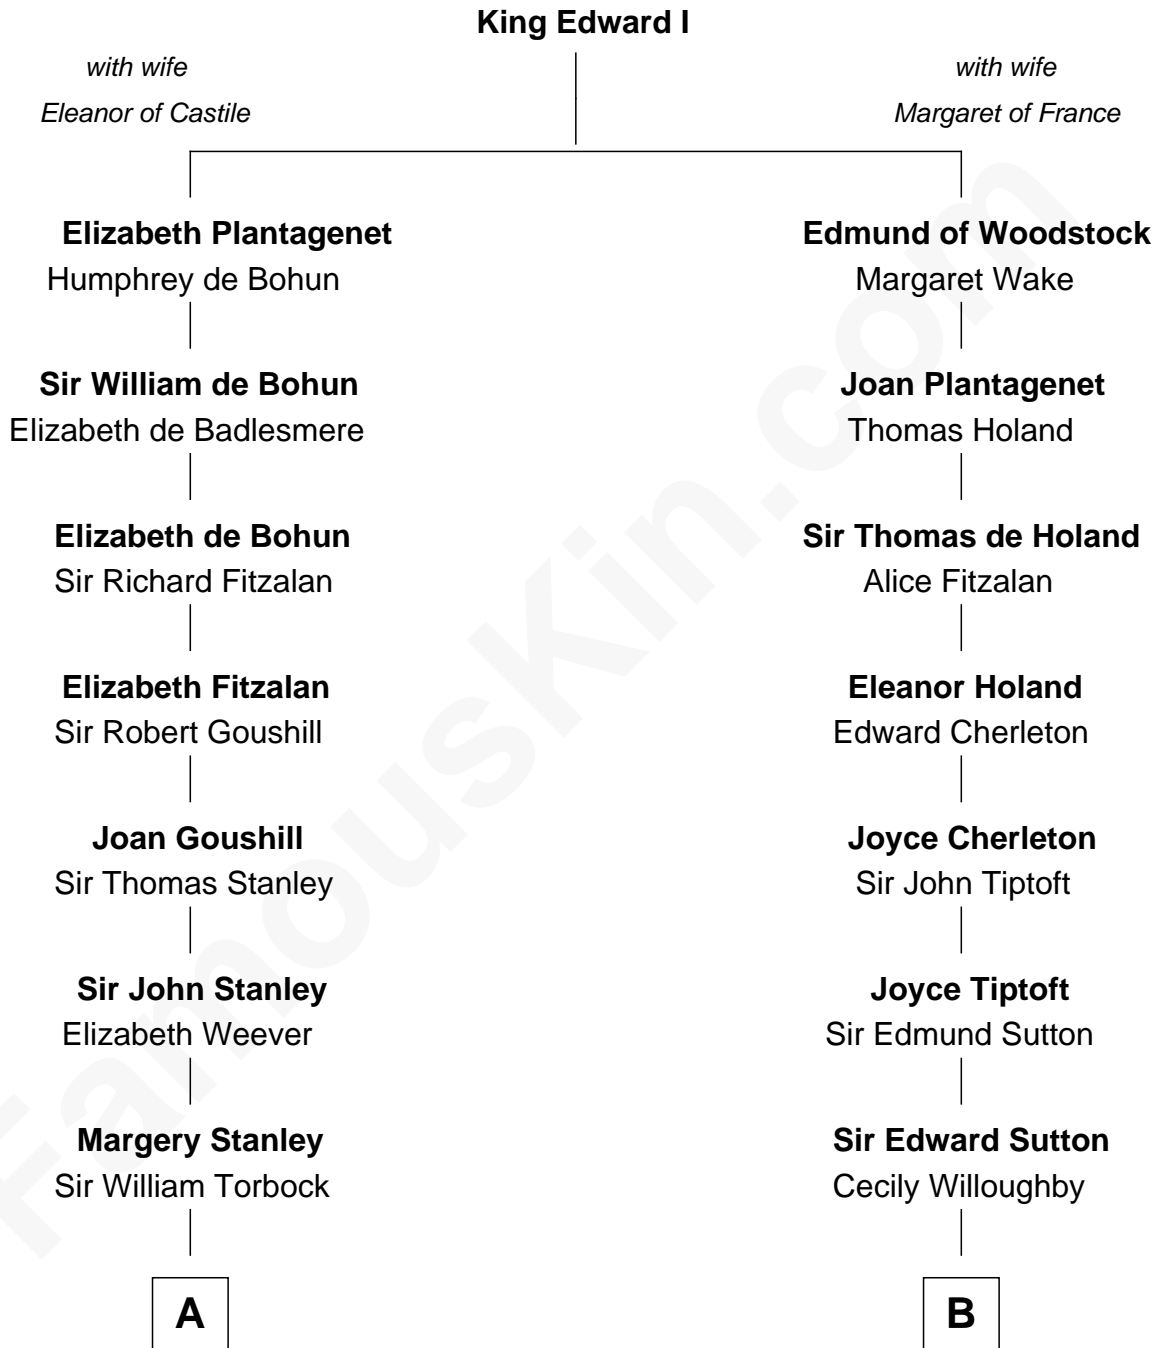

**FamousKin.com**  
**Relationship Chart of**  
**Charles Goldsborough**  
*16th Governor of Maryland*

**16th cousin 4 times removed of**  
**Alan Shepard**  
*Mercury and Apollo Astronaut*

**C**

—  
**Thomas Bradbury Bartlett**  
Victoria Elizabeth Williams Cilley

—  
**Annie Elizabeth Bartlett**  
Frederick Johnson Shepard

—  
**Alan Bartlett Shepard**  
Pauline Renza Emerson

—  
**Alan Shepard**  
*Mercury and Apollo Astronaut*

FamousKin.com