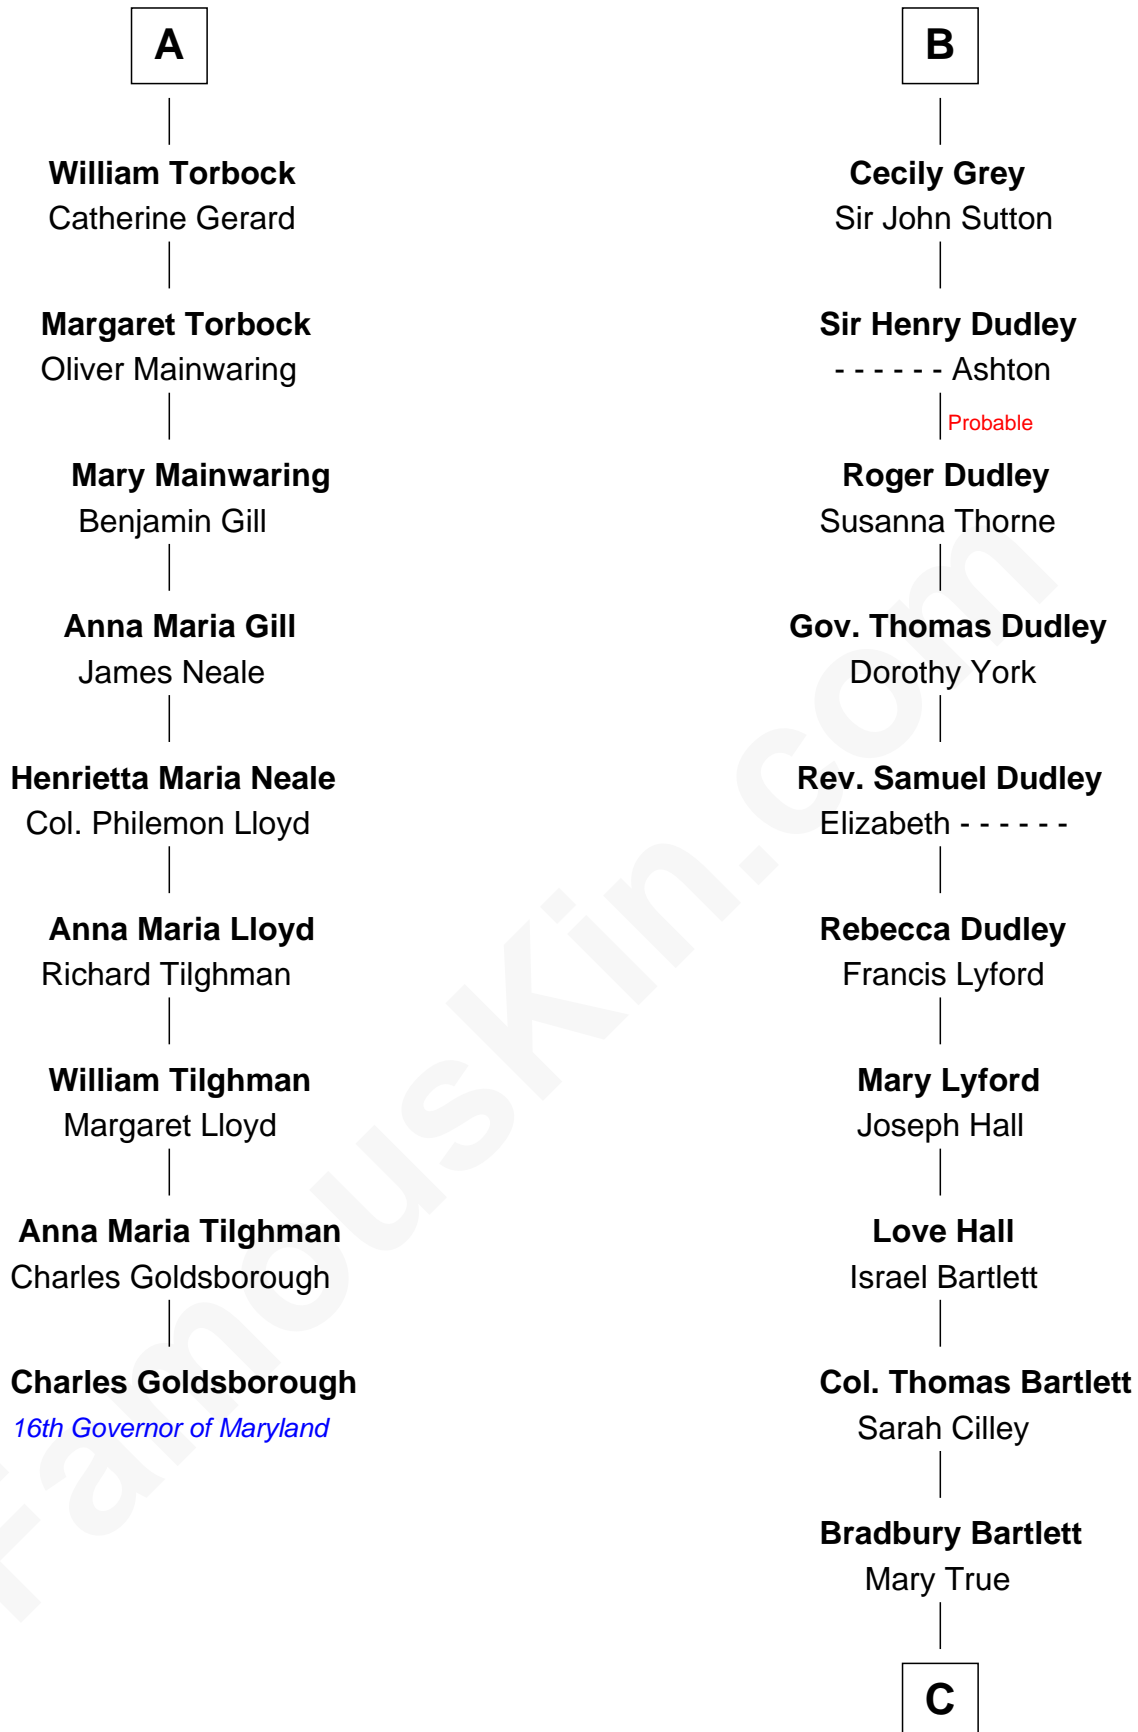

FamousKin.com
Relationship Chart of
Charles Goldsborough
16th Governor of Maryland

15th cousin 5 times removed of
Alan Shepard
Mercury and Apollo Astronaut

Bartholomew de Badlesmere
 Margaret de Clare

Elizabeth de Badlesmere

Elizabeth Weever

Margery Stanley

Sir William Torbock

Thomas Torbock

Elizabeth Moore

A

Margery de Badlesmere

Sir William de Ros

Thomas de Ros

Beatrice de Stafford

Margaret de Ros

Sir Reynold Grey

Margaret Grey

Sir William Bonville

William Bonville

Elizabeth Harington

William Bonville

Katherine Neville

Cecily Bonville

Thomas Grey

B

C

Thomas Bradbury Bartlett
Victoria Elizabeth Williams Cilley

Annie Elizabeth Bartlett
Frederick Johnson Shepard