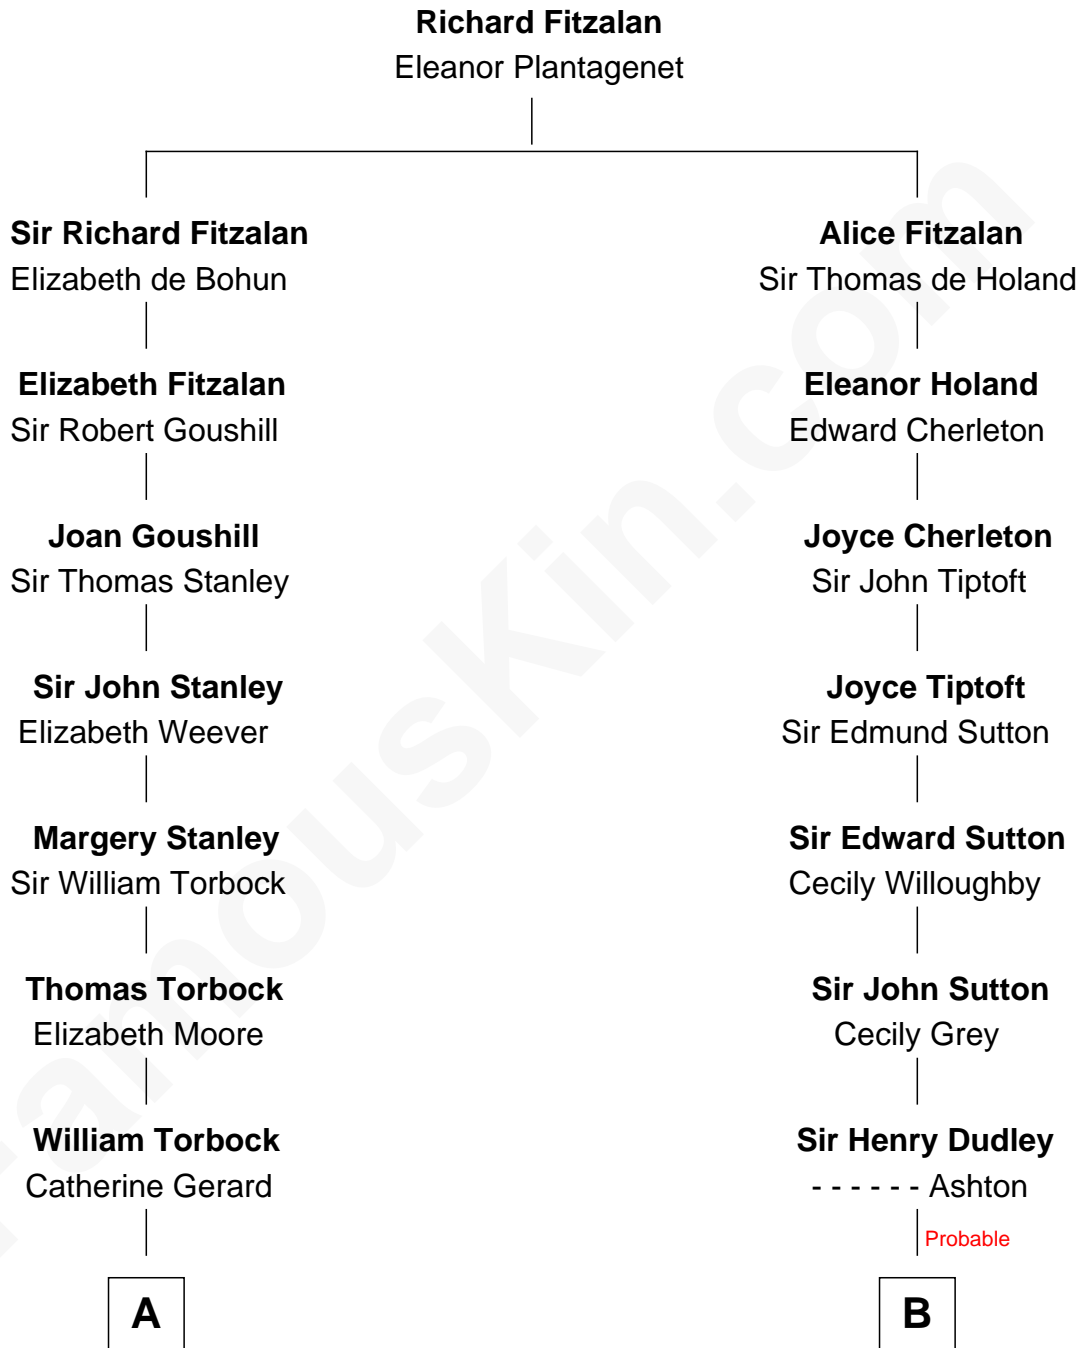

FamousKin.com
Relationship Chart of
Charles Goldsborough
16th Governor of Maryland

14th cousin 4 times removed of
Alan Shepard
Mercury and Apollo Astronaut

C

Alan Bartlett Shepard
Pauline Renza Emerson

Alan Shepard
Mercury and Apollo Astronaut

FamousKin.com