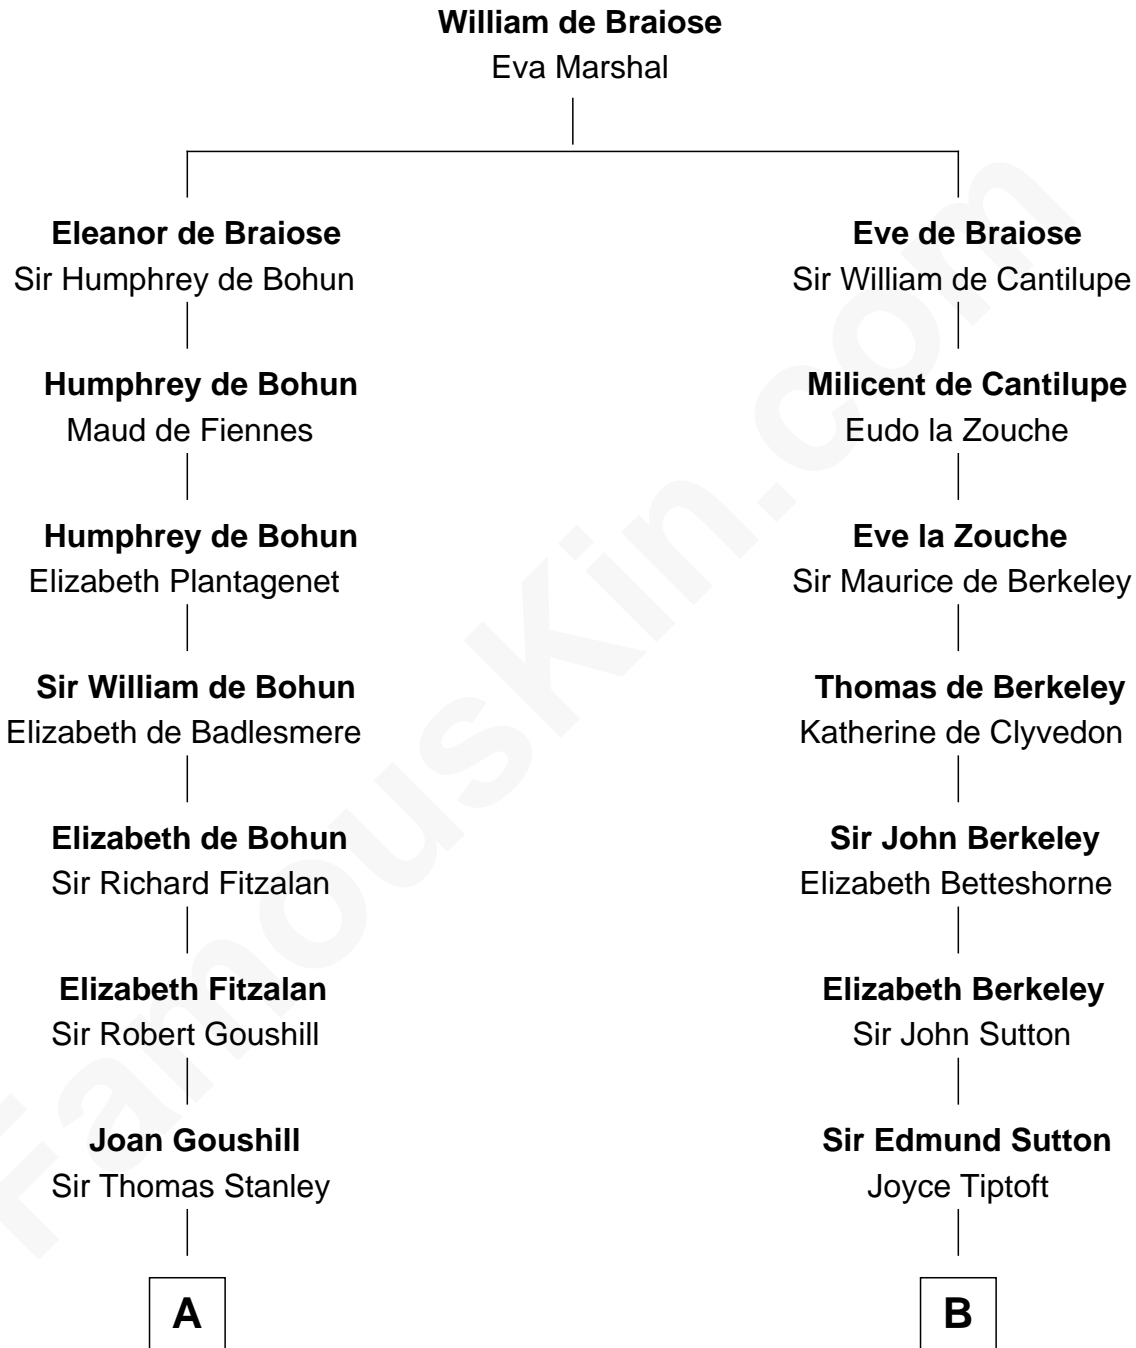

**FamousKin.com**  
**Relationship Chart of**  
**Charles Goldsborough**  
*16th Governor of Maryland*

**18th cousin 3 times removed of**  
**Alan Shepard**  
*Mercury and Apollo Astronaut*

**C**

**Anna Maria Tilghman**  
Charles Goldsborough

**Charles Goldsborough**  
*16th Governor of Maryland*

**D**

**Bradbury Bartlett**  
Mary True

**Thomas Bradbury Bartlett**  
Victoria Elizabeth Williams Cilley

**Annie Elizabeth Bartlett**  
Frederick Johnson Shepard

**Alan Bartlett Shepard**  
Pauline Renza Emerson

**Alan Shepard**  
*Mercury and Apollo Astronaut*

FamousKin.com