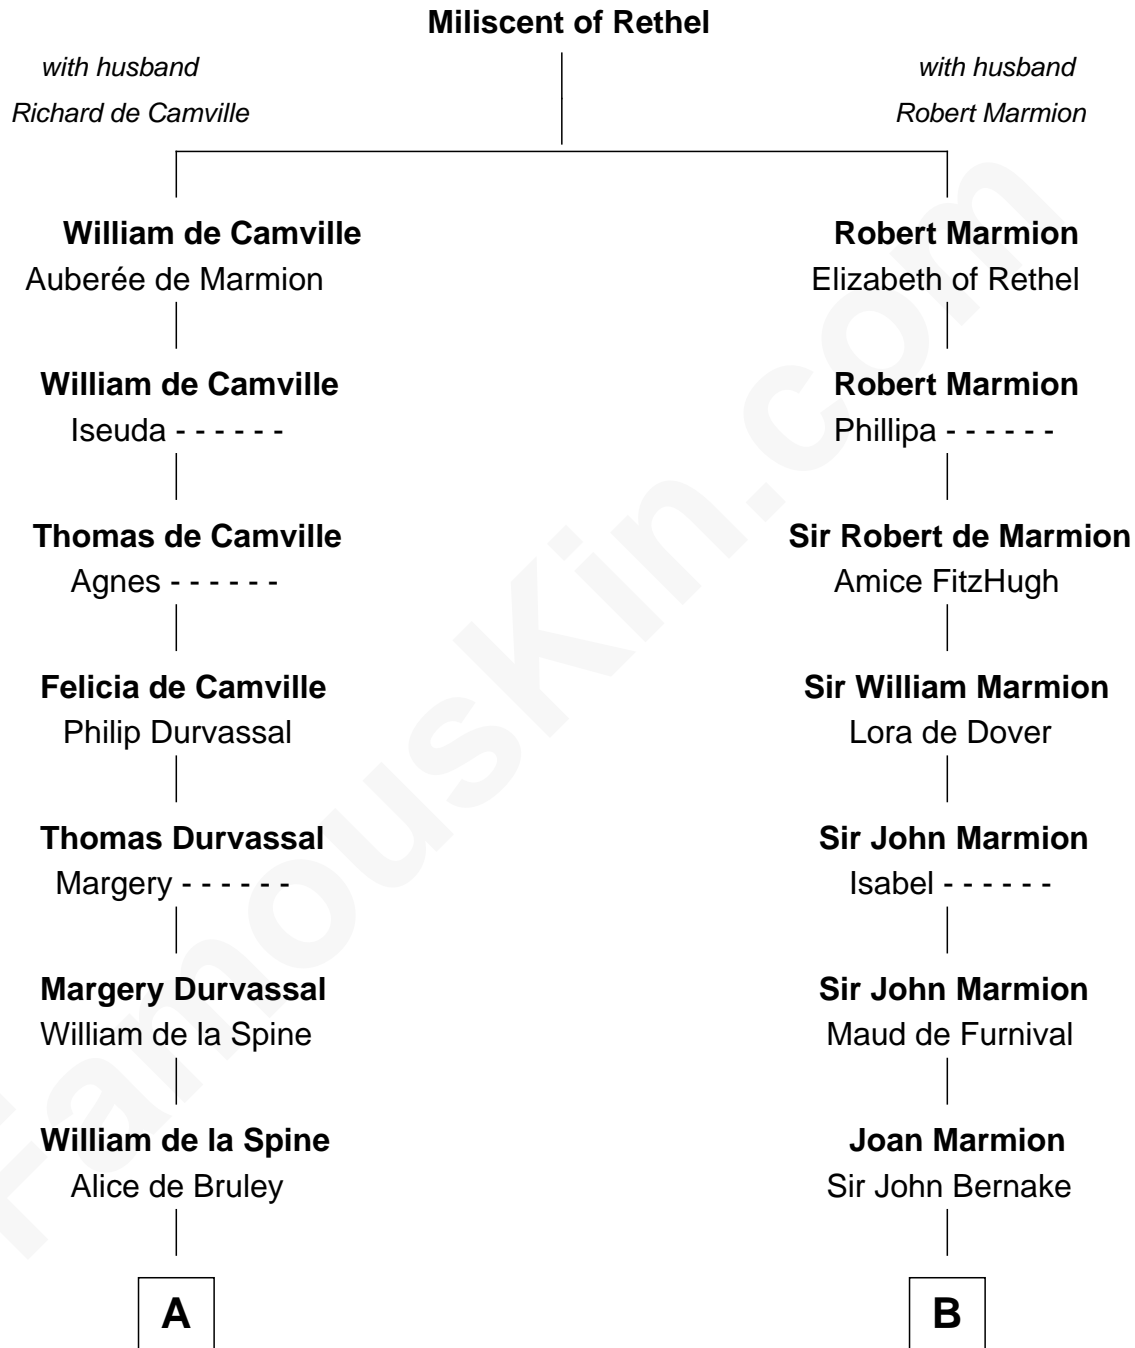

FamousKin.com
Relationship Chart of
Charles Goldsborough
16th Governor of Maryland

20th cousin 1 time removed of
John Quincy Adams
6th U.S. President

C

Anna Maria Lloyd

Richard Tilghman

William Tilghman

Margaret Lloyd

Anna Maria Tilghman

Charles Goldsborough

Charles Goldsborough

16th Governor of Maryland

D

Anna Shepard

Daniel Quincy

Col John Quincy