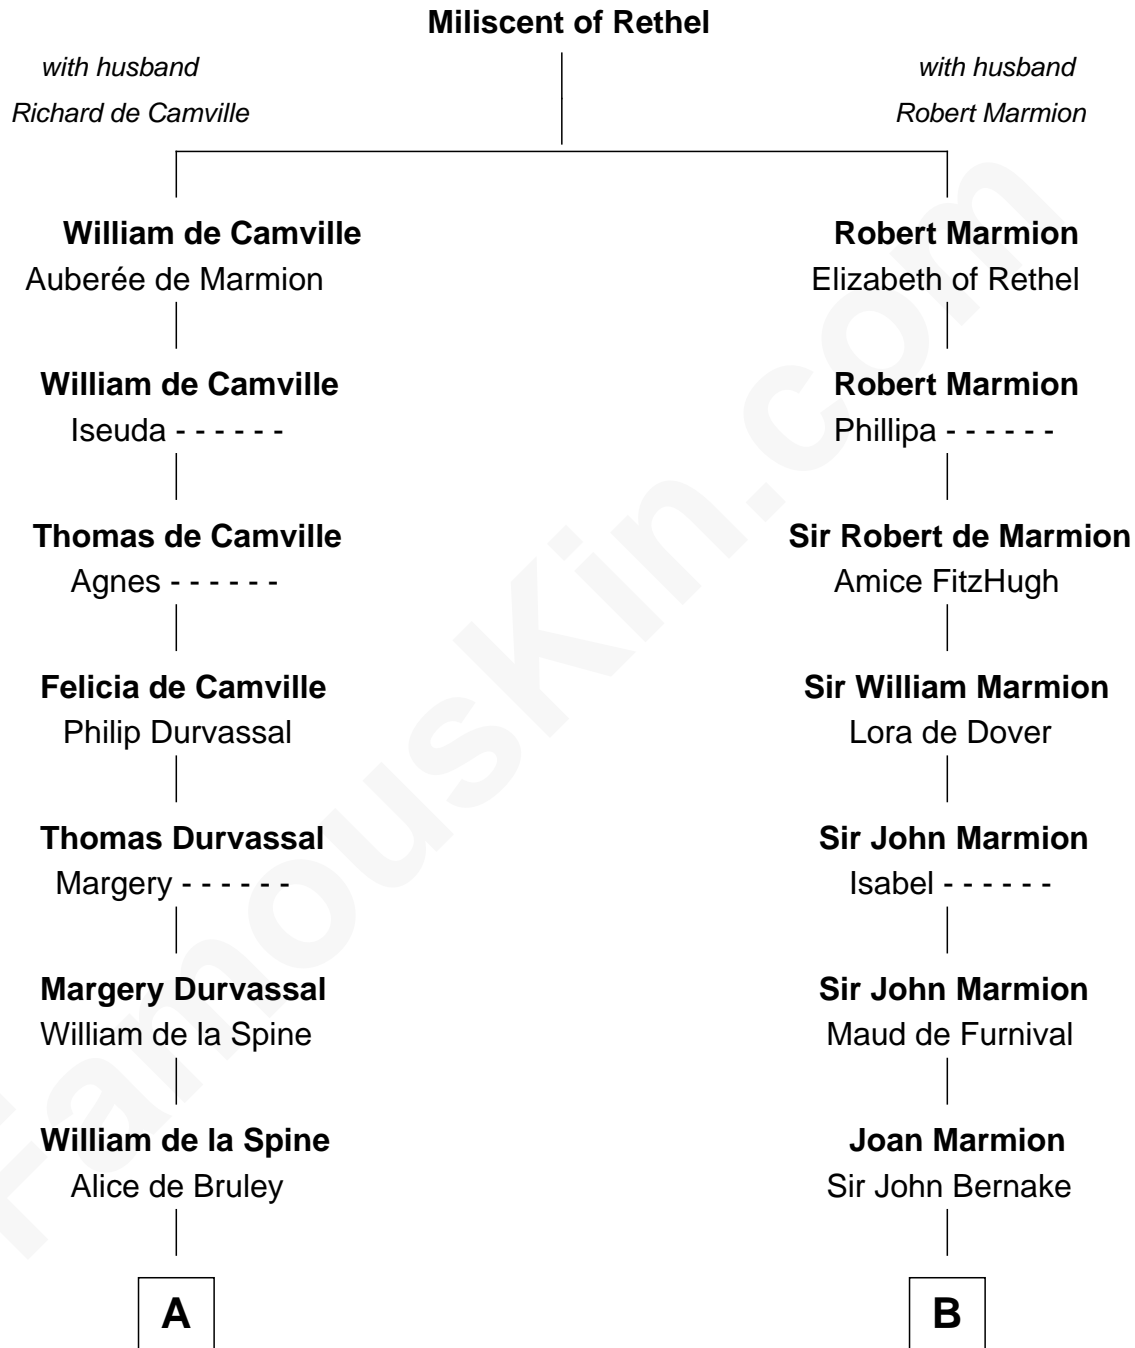

FamousKin.com
Relationship Chart of
Charles Goldsborough
16th Governor of Maryland

20th cousin of
Abigail (Smith) Adams
First Lady of President John Adams

C

Anna Maria Lloyd

Richard Tilghman

William Tilghman

Margaret Lloyd

Anna Maria Tilghman

Charles Goldsborough

Charles Goldsborough

16th Governor of Maryland

D

Anna Shepard

Daniel Quincy