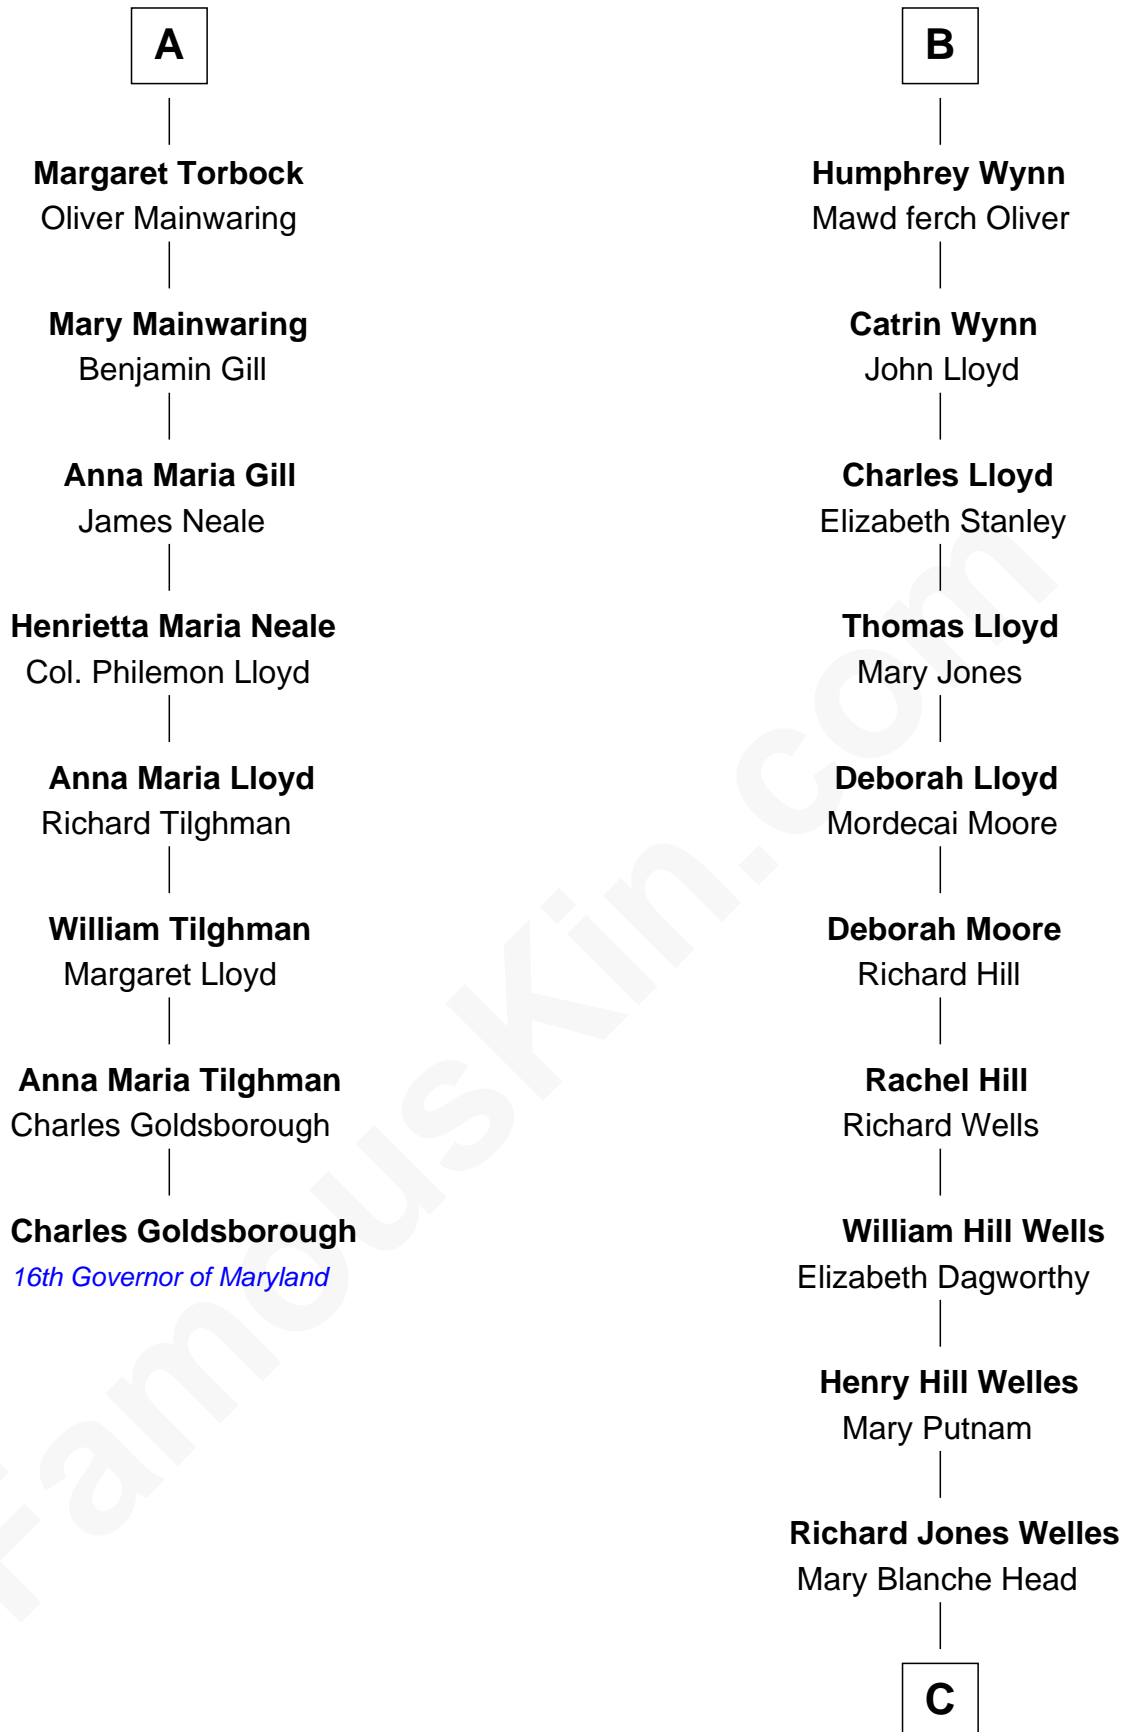

FamousKin.com
Relationship Chart of
Charles Goldsborough
16th Governor of Maryland

14th cousin 4 times removed of
Orson Welles
Radio, Stage, and Movie Actor

C

Richard Head Welles

Beatrice Ives

Orson Welles