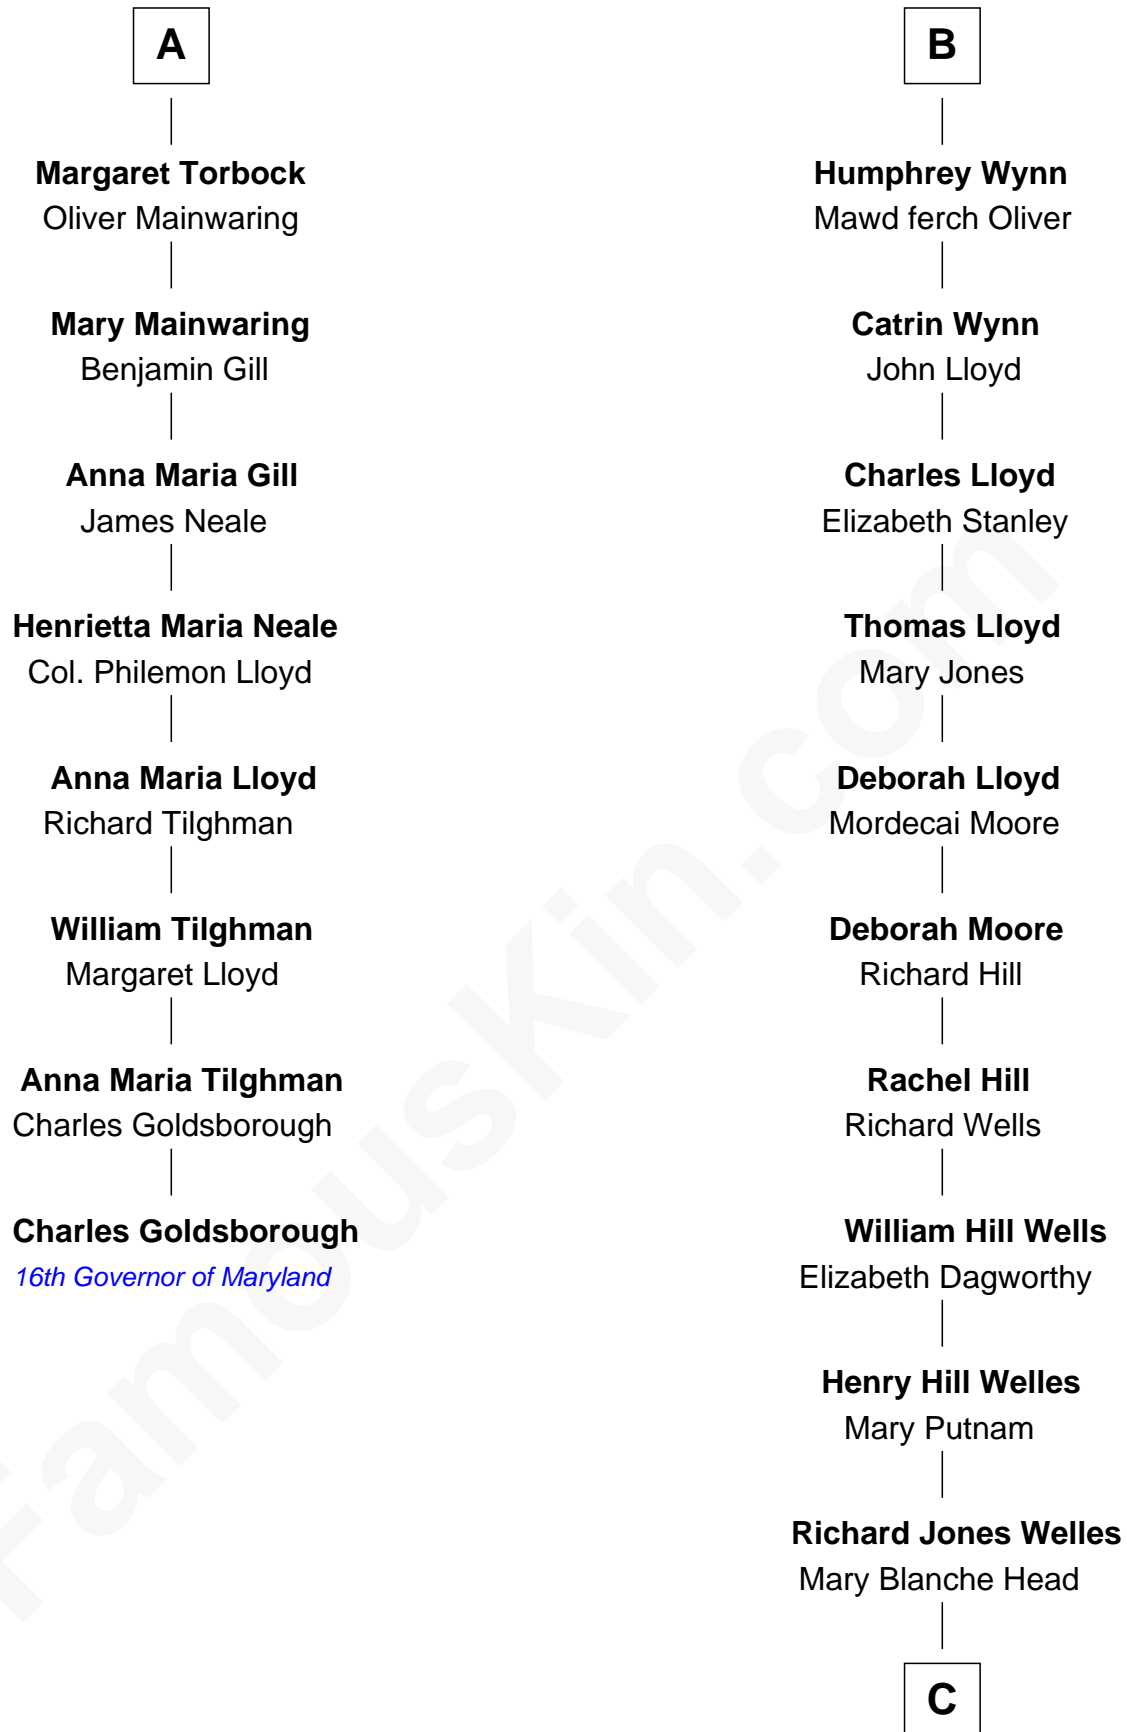

FamousKin.com
Relationship Chart of
Charles Goldsborough
16th Governor of Maryland

14th cousin 4 times removed of
Orson Welles
Radio, Stage, and Movie Actor

C

|
Richard Head Welles

Beatrice Ives

|
Orson Welles