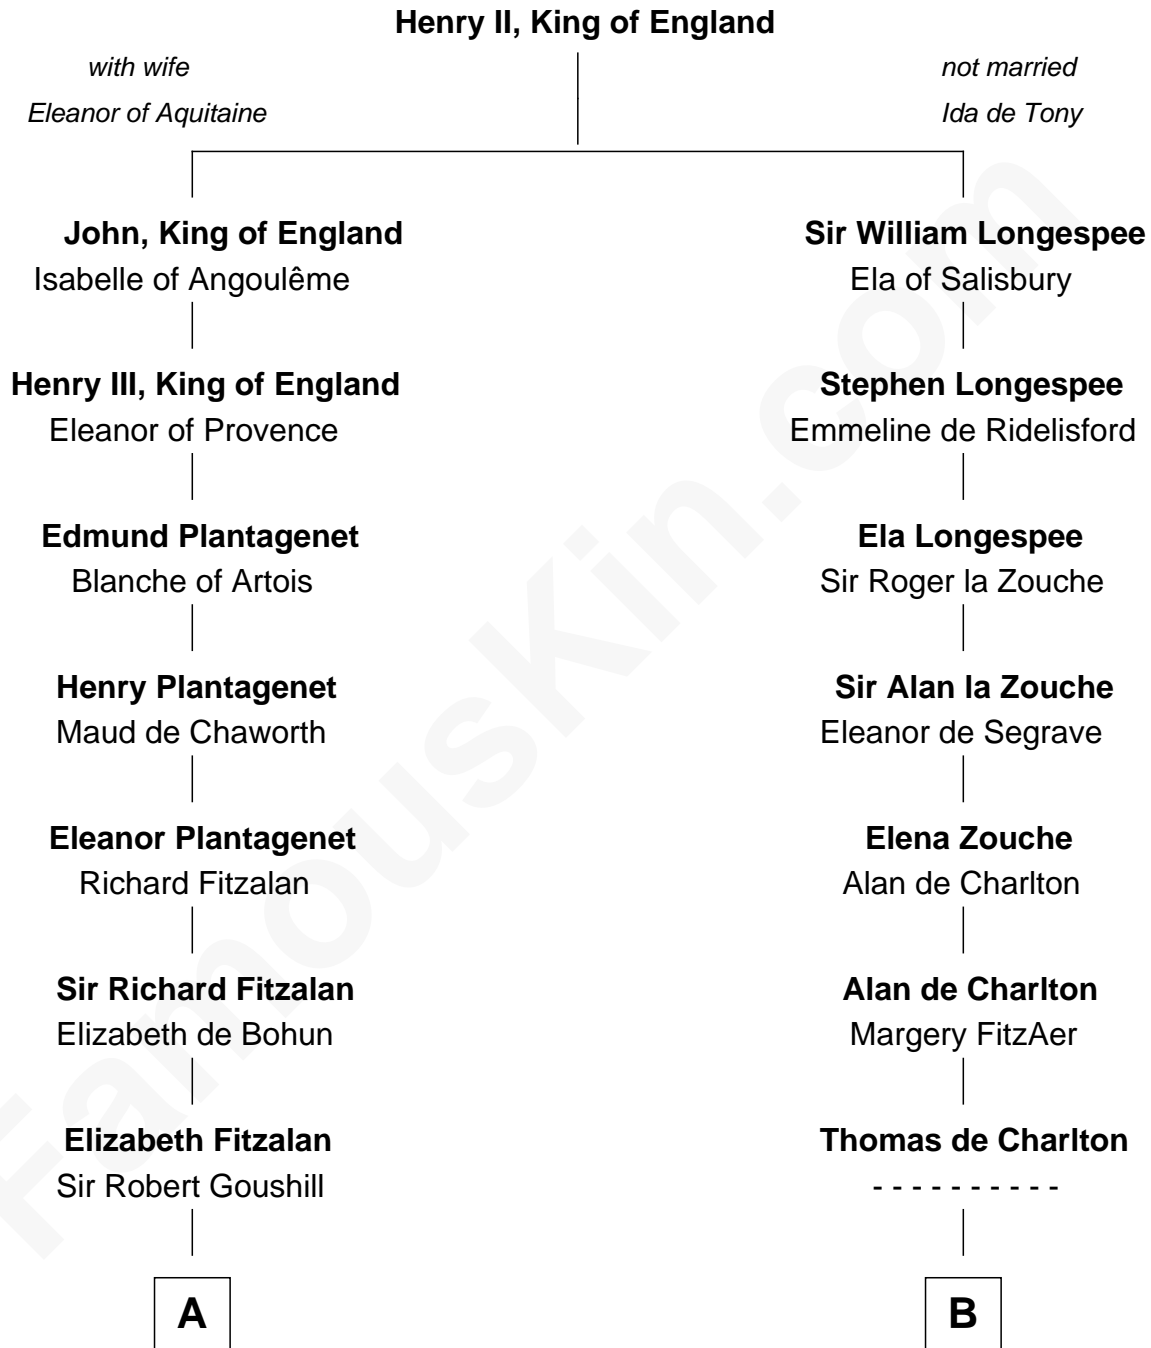

FamousKin.com Relationship Chart of

Charles Goldsborough

16th Governor of Maryland

19th cousin of

John Hancock

Signer of the Declaration of Independence

C

William Tilghman

Margaret Lloyd

Anna Maria Tilghman

Charles Goldsborough

Charles Goldsborough

16th Governor of Maryland

D

Elizabeth Clarke

John Hancock