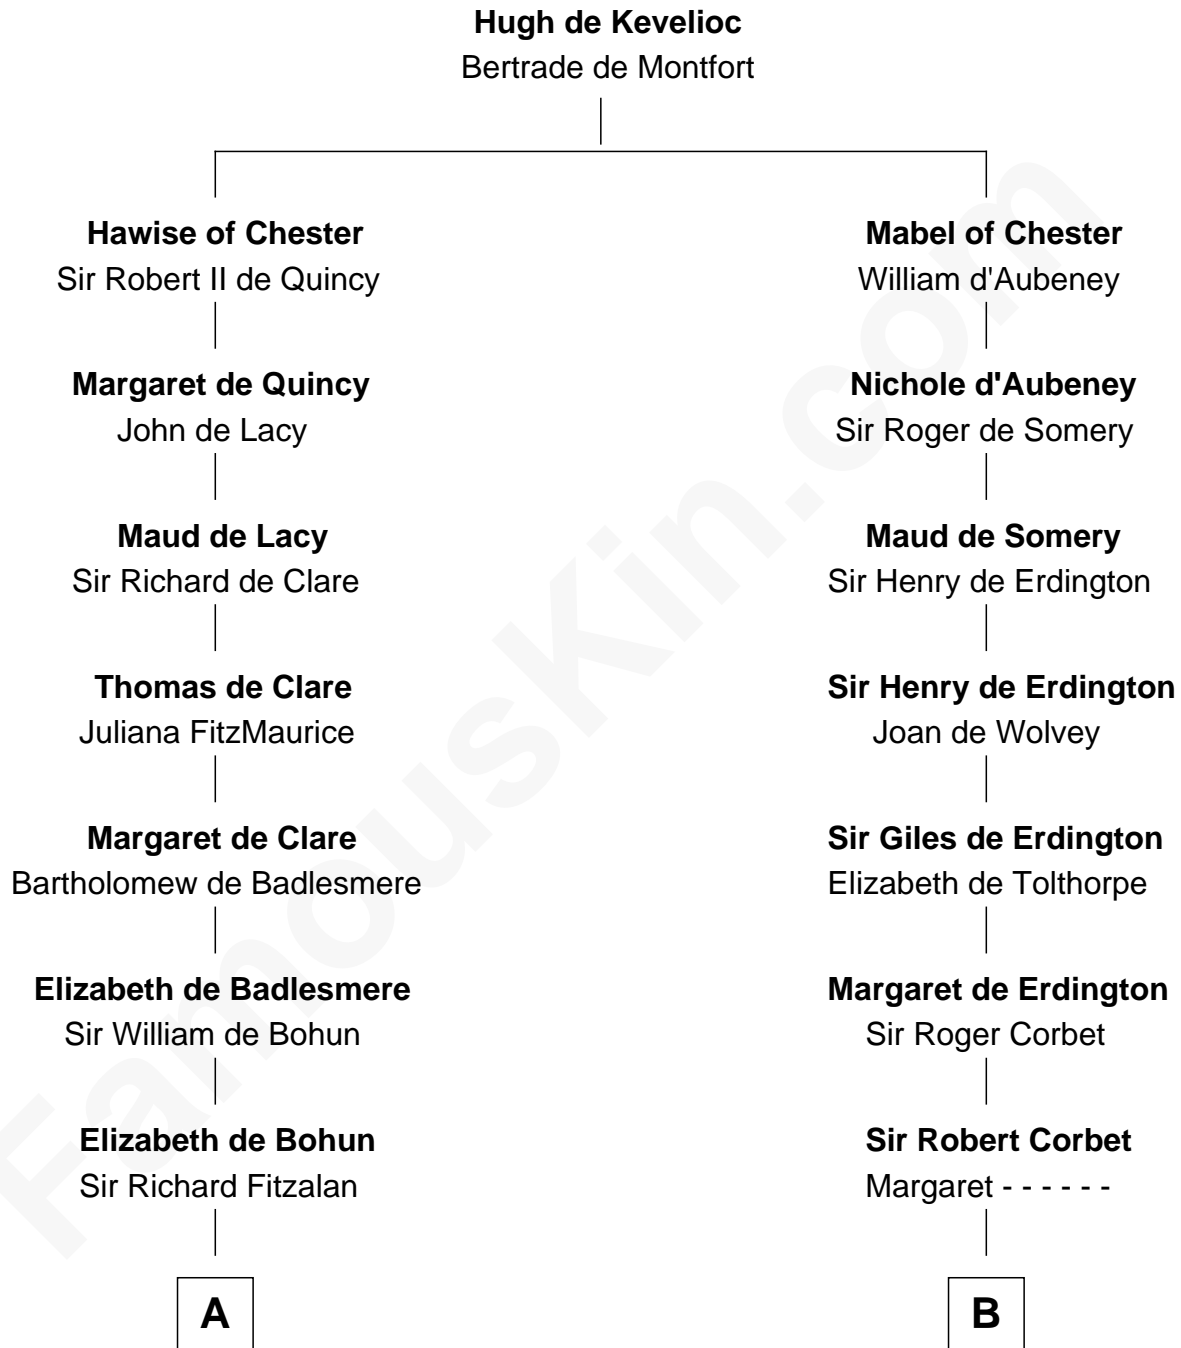

FamousKin.com
Relationship Chart of
Charles Goldsborough
16th Governor of Maryland

17th cousin 3 times removed of

John Hancock
Signer of the Declaration of Independence

C

—
Anna Maria Lloyd

Richard Tilghman

—
William Tilghman

Margaret Lloyd

—
Anna Maria Tilghman

Charles Goldsborough

—
Charles Goldsborough

16th Governor of Maryland

FamousKin.com