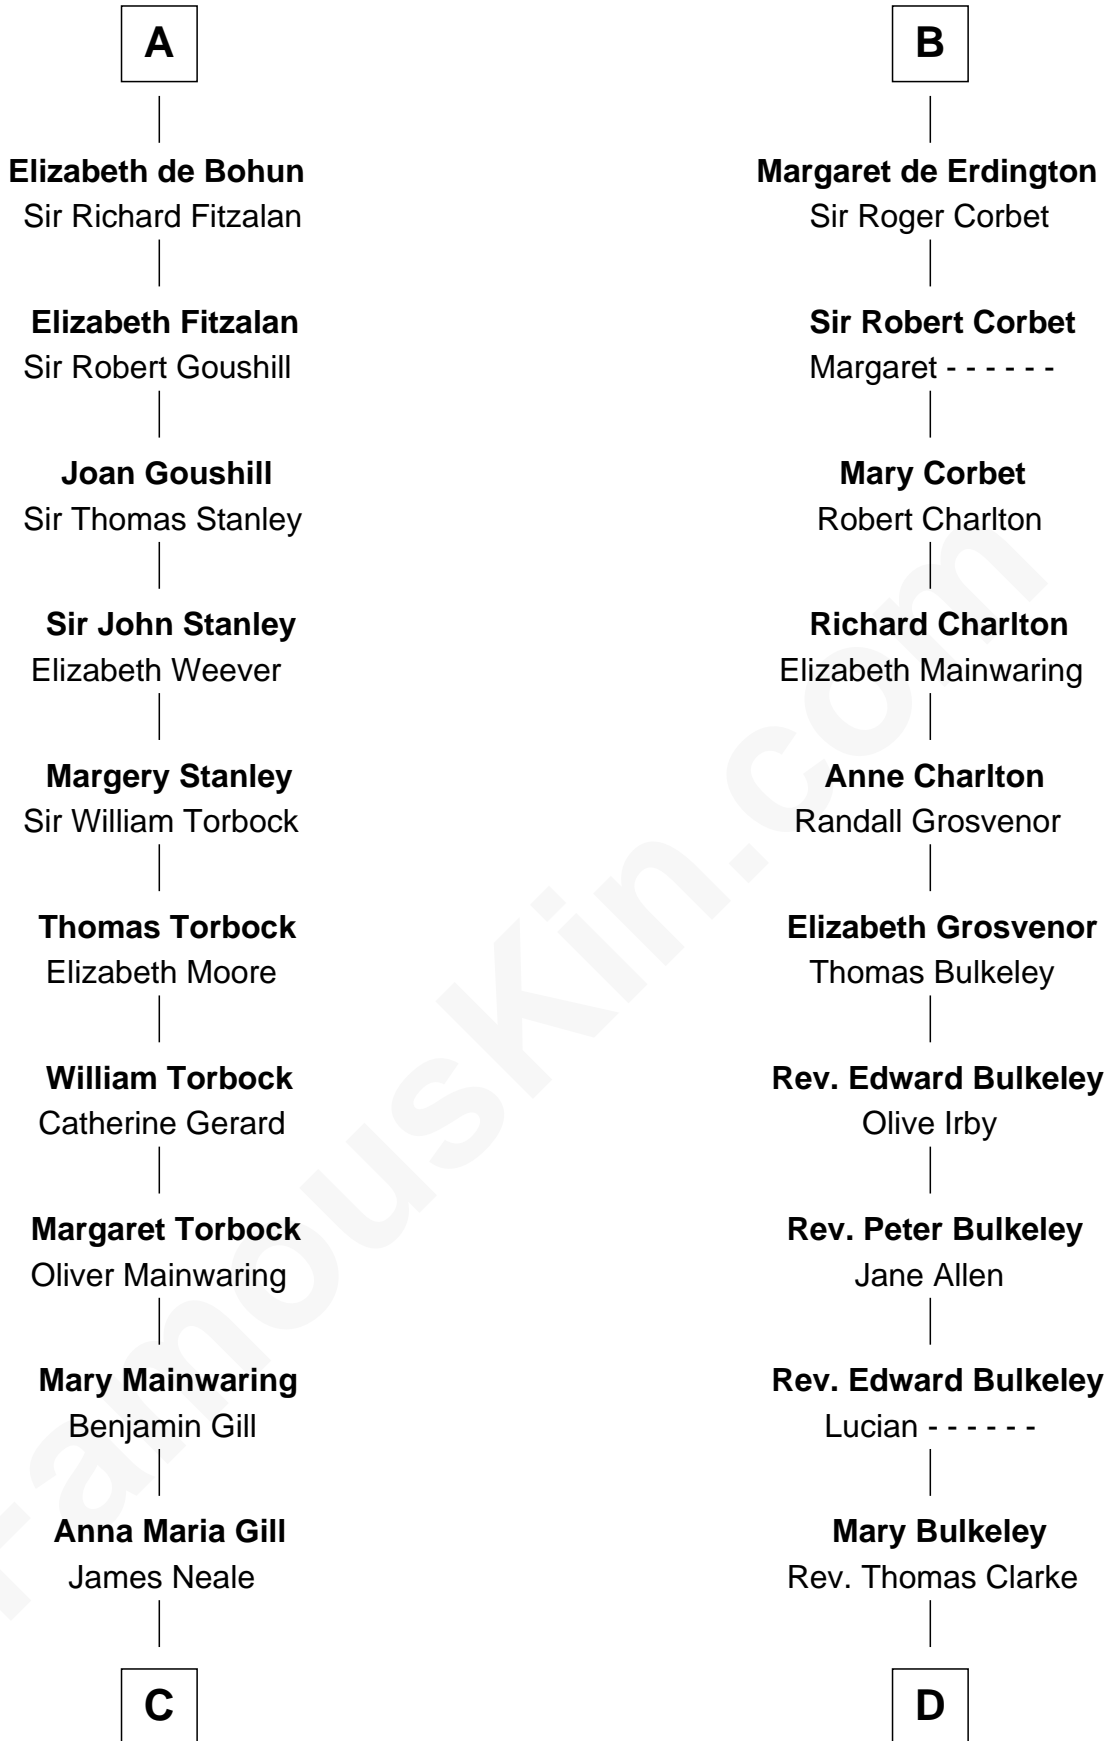

FamousKin.com
Relationship Chart of
Charles Goldsborough
16th Governor of Maryland

19th cousin 2 times removed of

John Hancock
Signer of the Declaration of Independence

C

Henrietta Maria Neale

Col. Philemon Lloyd

Anna Maria Lloyd

Richard Tilghman

William Tilghman

Margaret Lloyd

Anna Maria Tilghman

Charles Goldsborough

Charles Goldsborough

16th Governor of Maryland