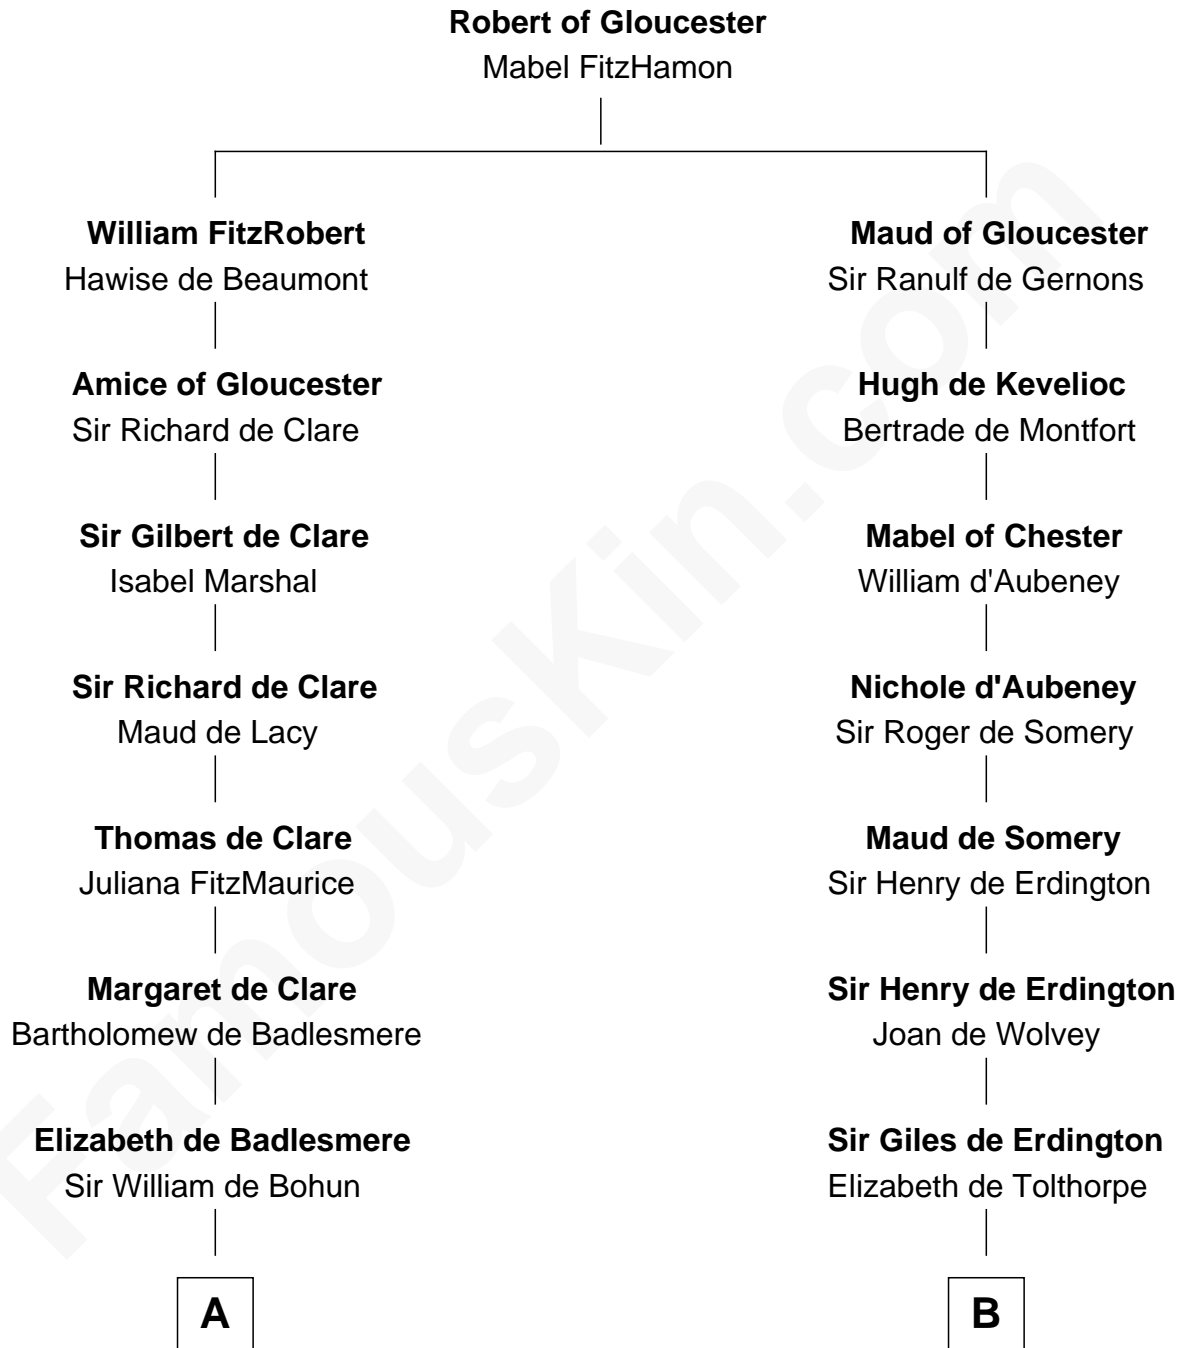

FamousKin.com
Relationship Chart of
Charles Goldsborough
16th Governor of Maryland

19th cousin 2 times removed of

John Hancock
Signer of the Declaration of Independence

C

Henrietta Maria Neale

Col. Philemon Lloyd

Anna Maria Lloyd

Richard Tilghman

William Tilghman

Margaret Lloyd

Anna Maria Tilghman

Charles Goldsborough

Charles Goldsborough

16th Governor of Maryland