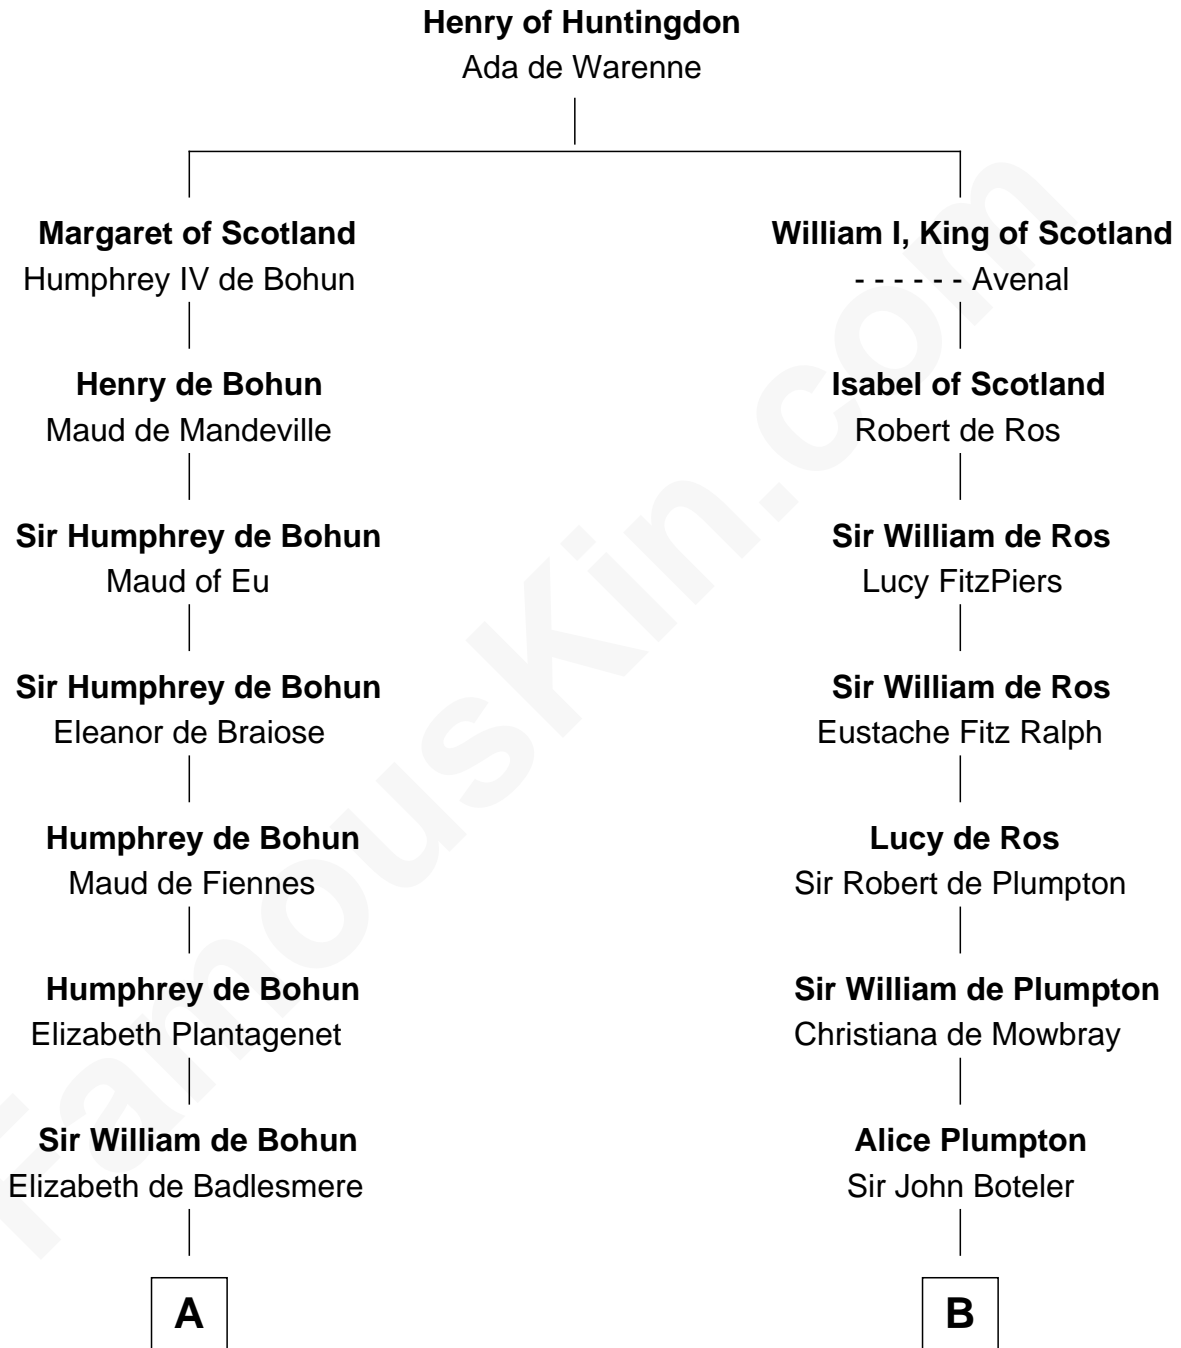

FamousKin.com
Relationship Chart of
Charles Goldsborough
16th Governor of Maryland

19th cousin 2 times removed of

John Hancock
Signer of the Declaration of Independence

C

Henrietta Maria Neale

Col. Philemon Lloyd

Anna Maria Lloyd

Richard Tilghman

William Tilghman

Margaret Lloyd

Anna Maria Tilghman

Charles Goldsborough

Charles Goldsborough

16th Governor of Maryland