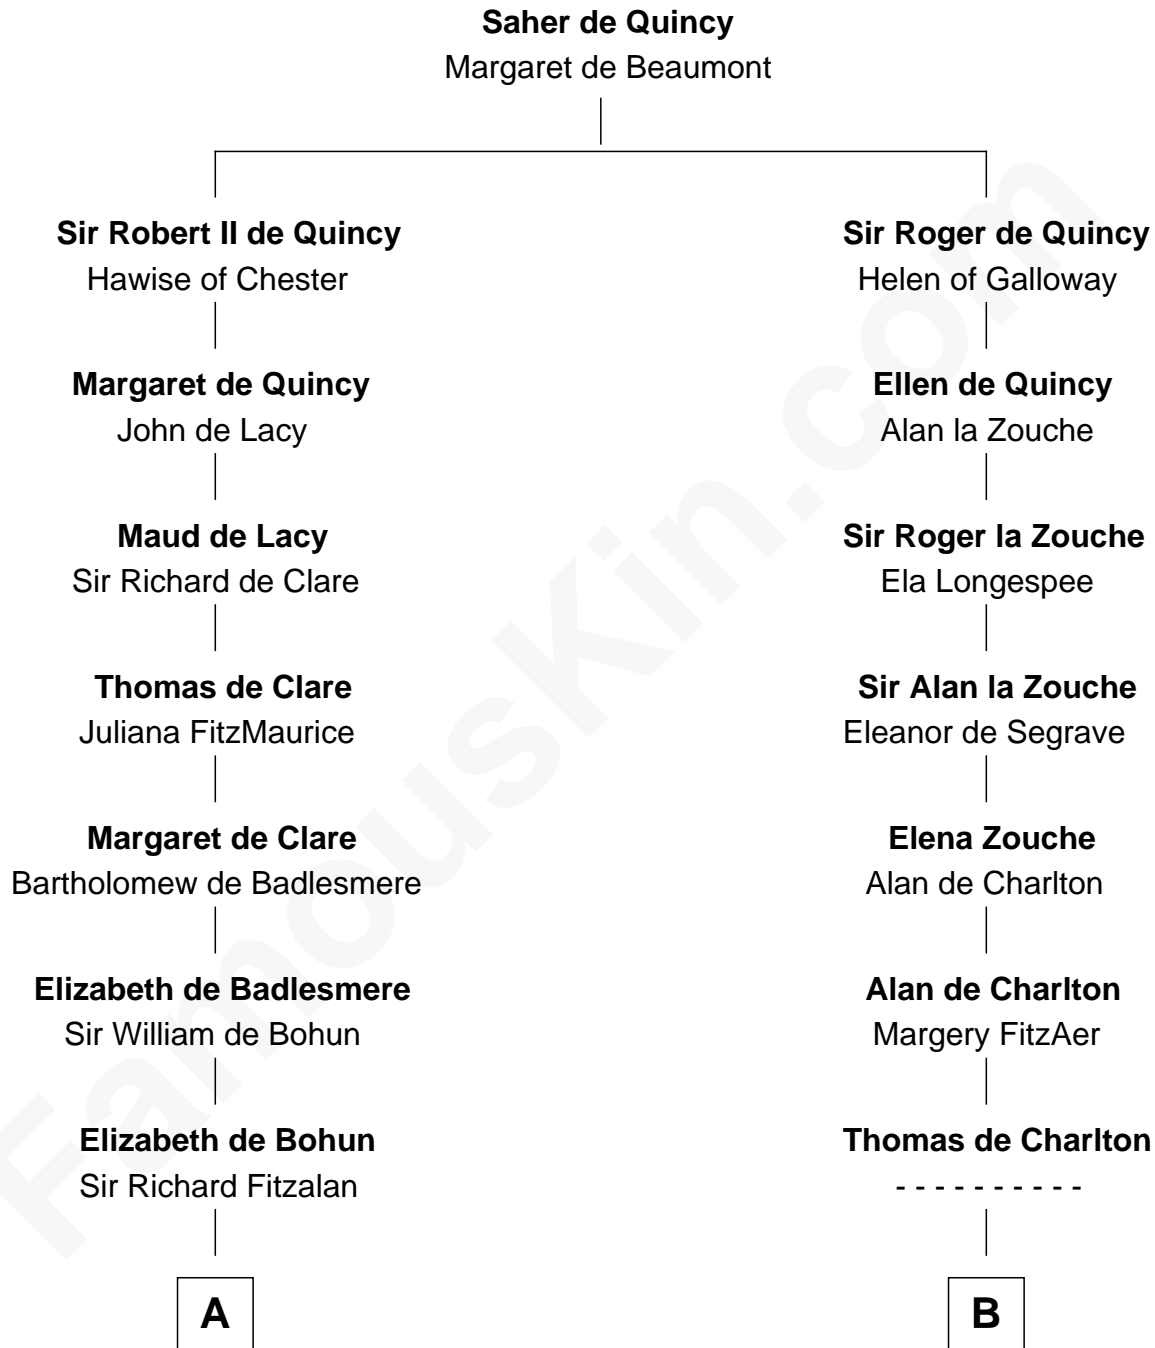

**FamousKin.com**  
**Relationship Chart of**  
**Charles Goldsborough**  
*16th Governor of Maryland*

19th cousin 1 time removed of

**John Hancock**  
*Signer of the Declaration of Independence*

**C**

**Anna Maria Lloyd**

Richard Tilghman

**William Tilghman**

Margaret Lloyd

**Anna Maria Tilghman**

Charles Goldsborough

**Charles Goldsborough**

*16th Governor of Maryland*

**D**