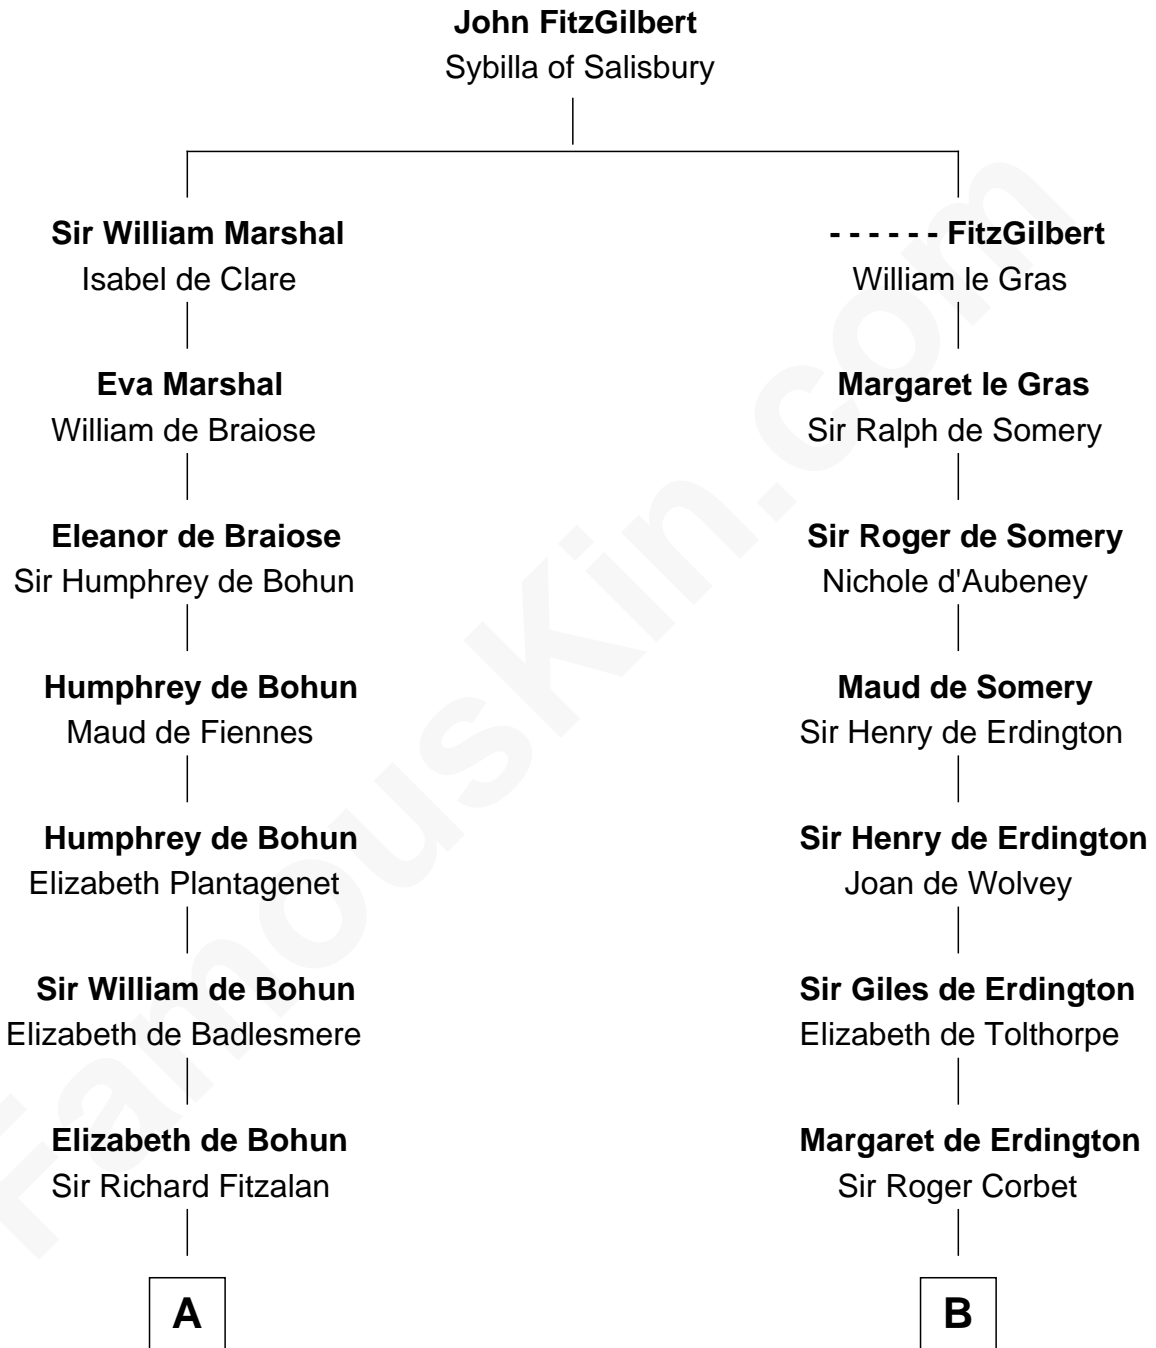

FamousKin.com
Relationship Chart of
Charles Goldsborough
16th Governor of Maryland

18th cousin 2 times removed of

John Hancock
Signer of the Declaration of Independence

C

Anna Maria Lloyd

Richard Tilghman

William Tilghman

Margaret Lloyd

Anna Maria Tilghman

Charles Goldsborough

Charles Goldsborough

16th Governor of Maryland

D

Rev. John Hancock

Mary Hawke