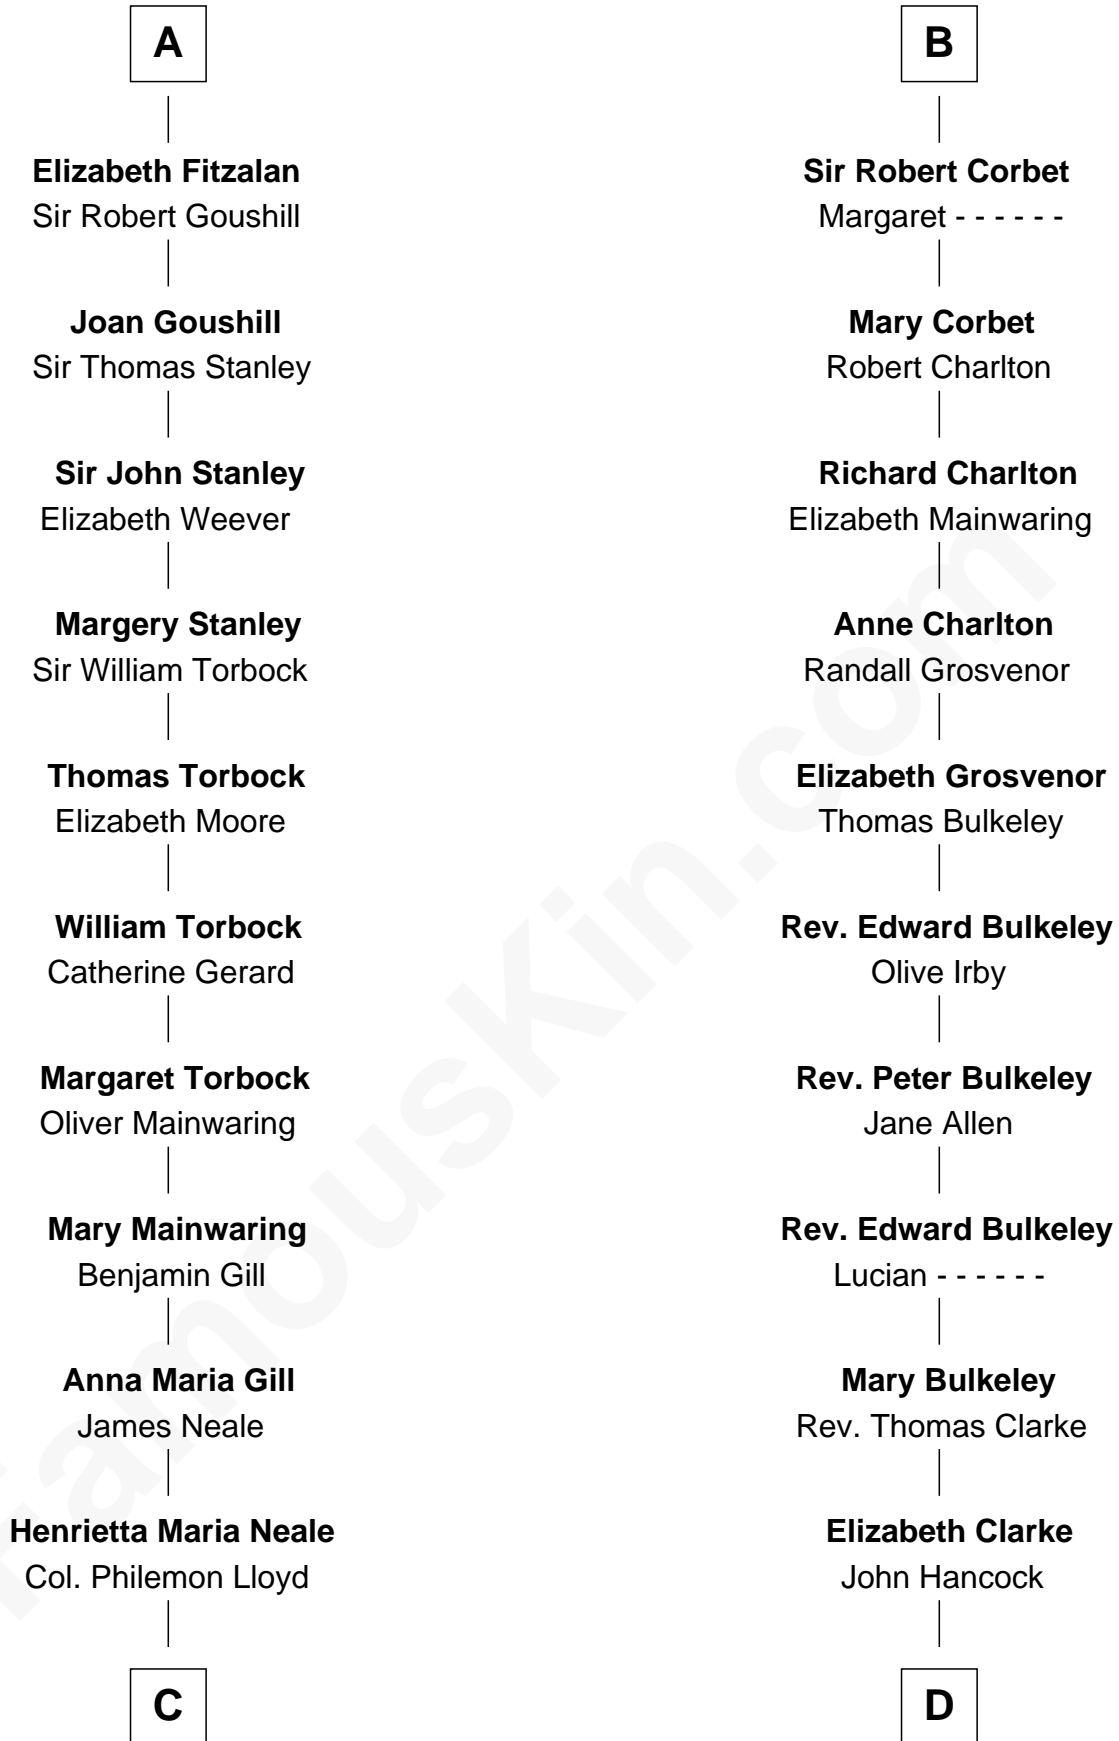

FamousKin.com
Relationship Chart of
Charles Goldsborough
16th Governor of Maryland

18th cousin 2 times removed of

John Hancock
Signer of the Declaration of Independence

C

Anna Maria Lloyd

Richard Tilghman

William Tilghman

Margaret Lloyd

Anna Maria Tilghman

Charles Goldsborough

Charles Goldsborough

16th Governor of Maryland

D

Rev. John Hancock

Mary Hawke