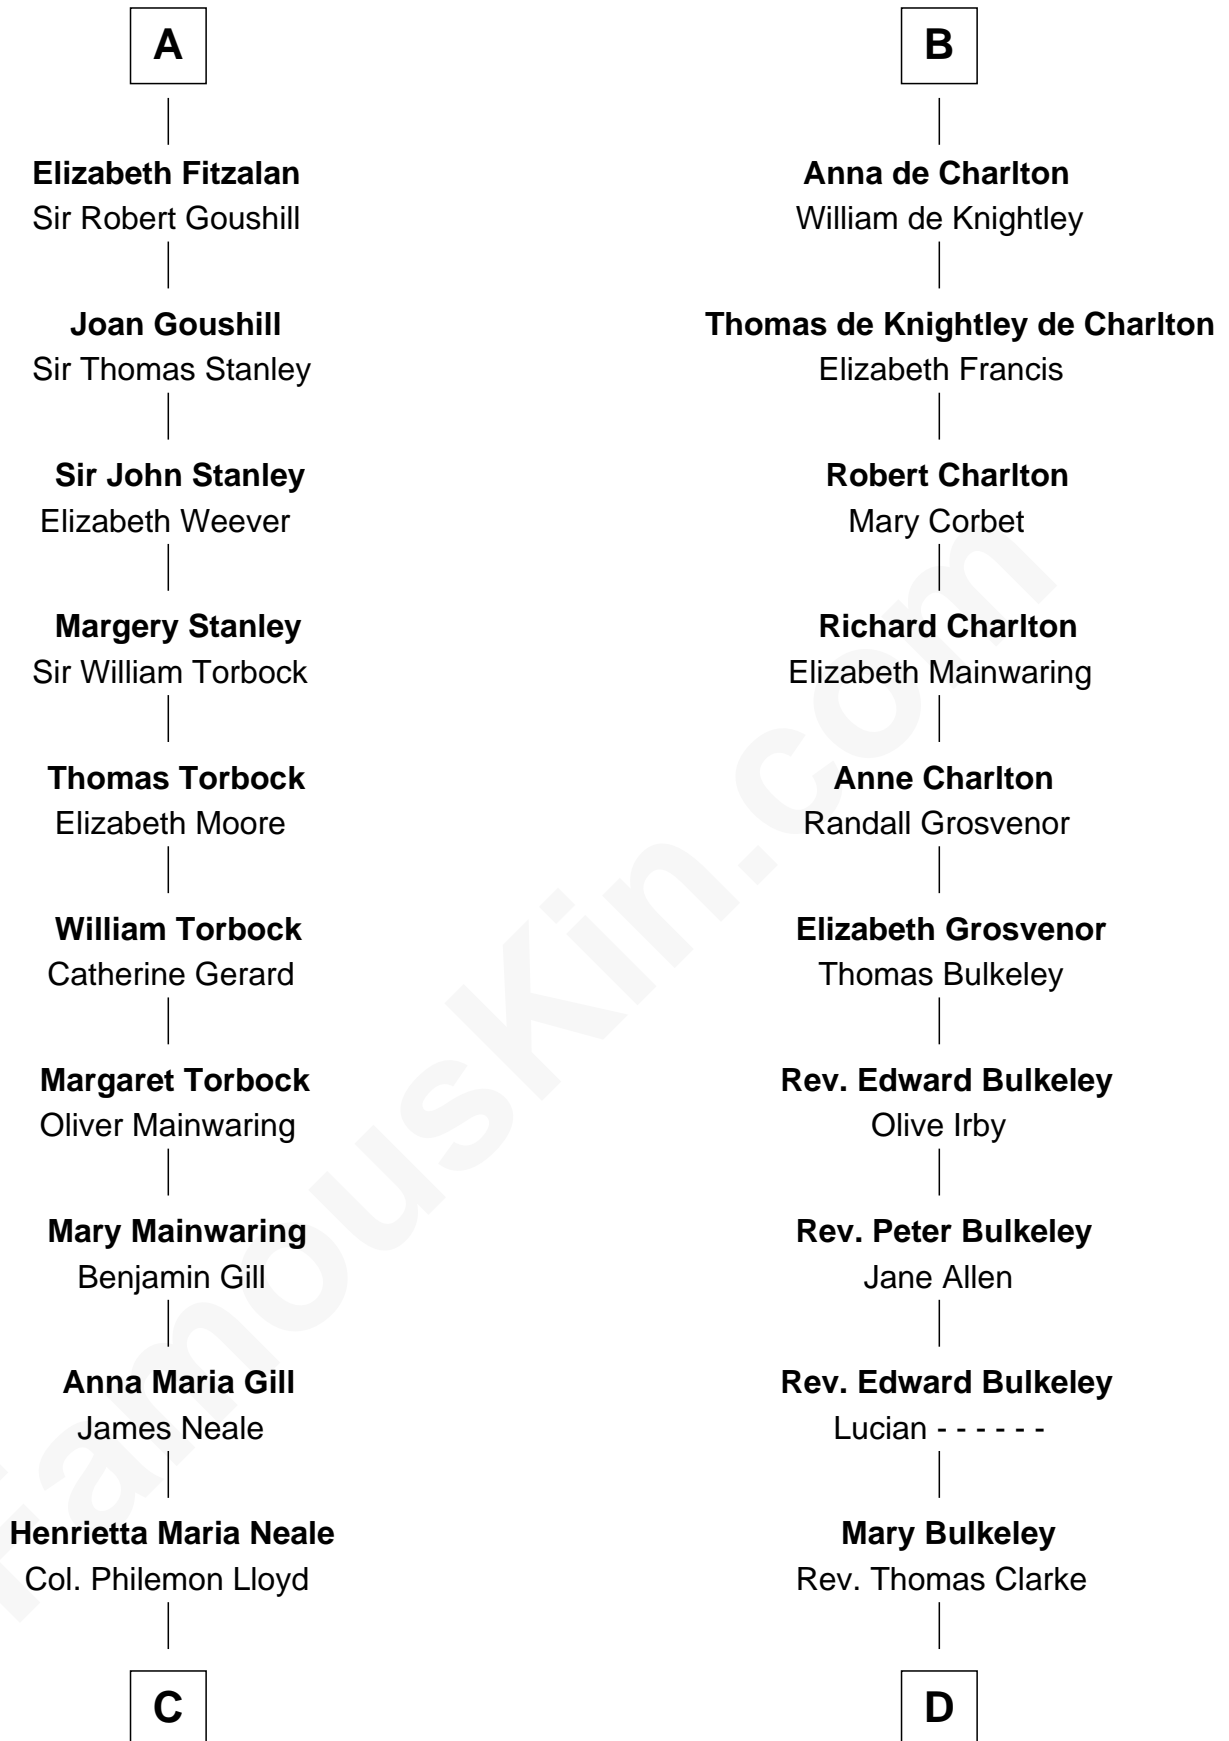

FamousKin.com
Relationship Chart of
Charles Goldsborough
16th Governor of Maryland

19th cousin 1 time removed of

John Hancock

Signer of the Declaration of Independence

C

Anna Maria Lloyd

Richard Tilghman

William Tilghman

Margaret Lloyd

Anna Maria Tilghman

Charles Goldsborough

Charles Goldsborough

16th Governor of Maryland

D

Elizabeth Clarke

John Hancock