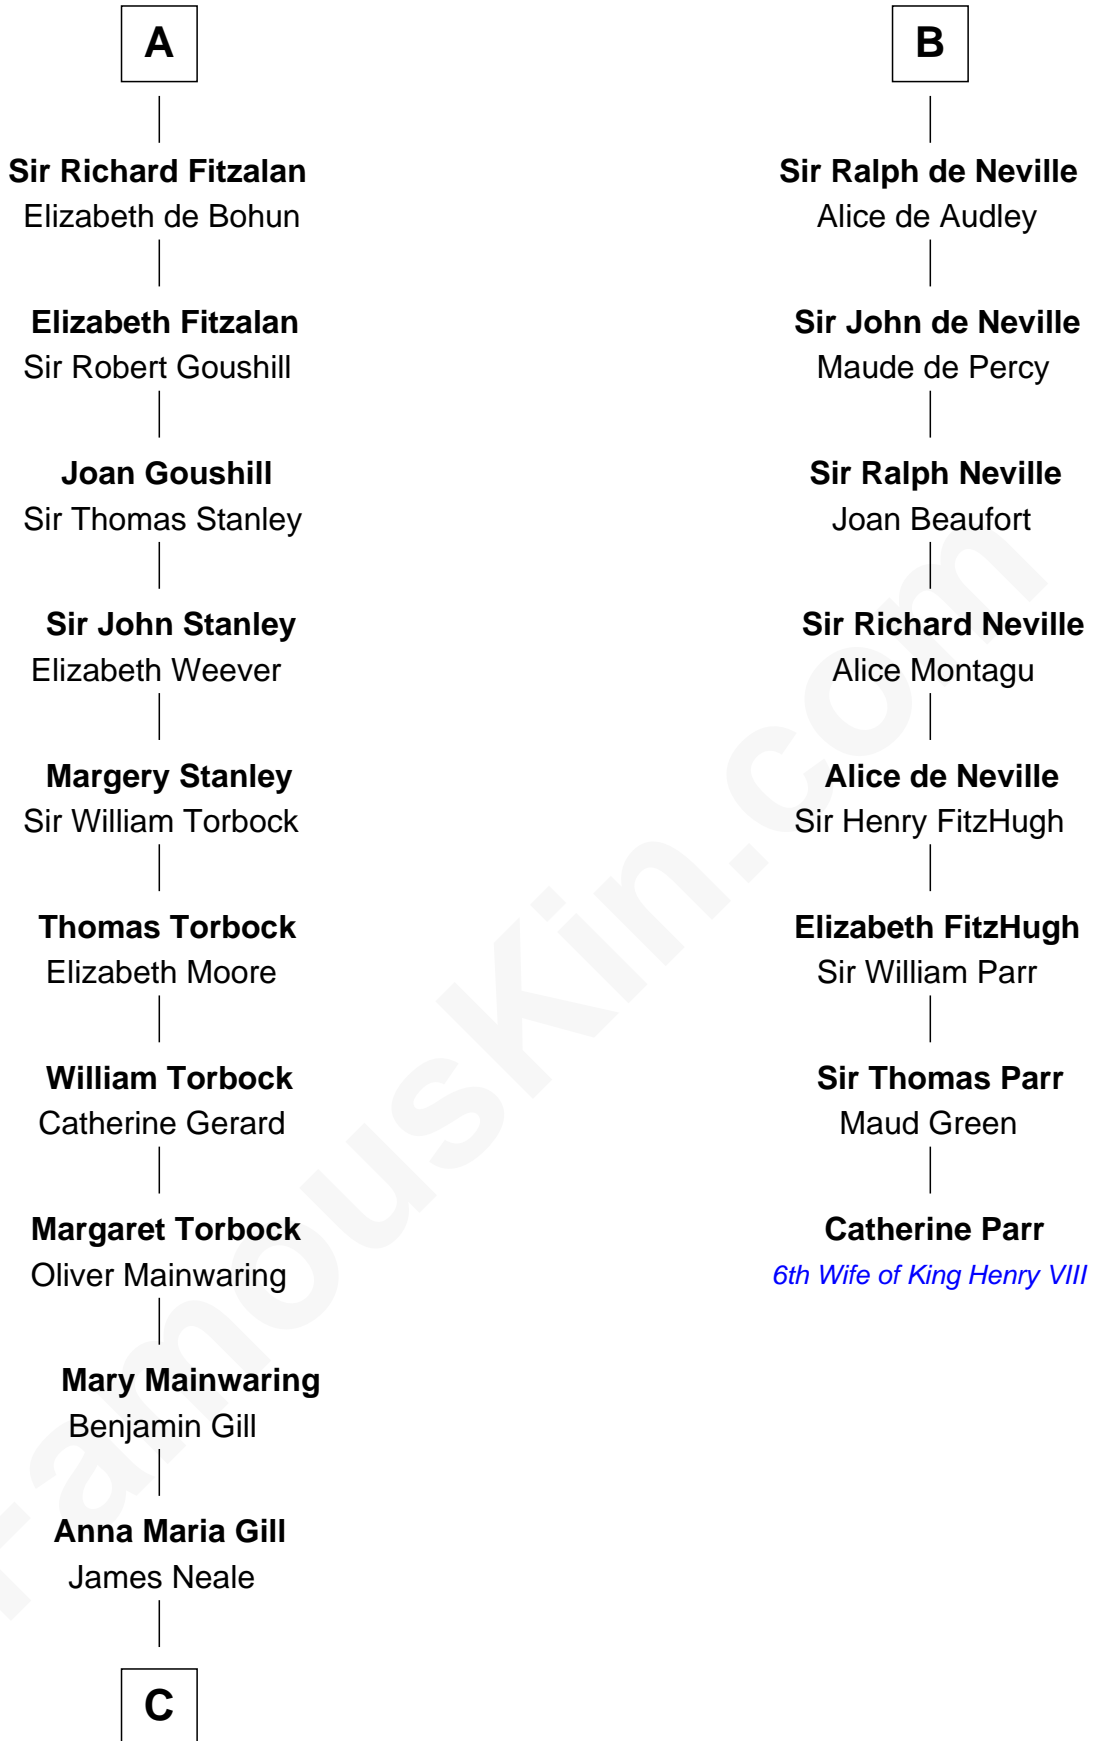

FamousKin.com
Relationship Chart of
Charles Goldsborough
16th Governor of Maryland

14th cousin 7 times removed of

Catherine Parr
6th Wife of King Henry VIII

C

Henrietta Maria Neale

Col. Philemon Lloyd

Anna Maria Lloyd

Richard Tilghman

William Tilghman

Margaret Lloyd

Anna Maria Tilghman

Charles Goldsborough

Charles Goldsborough

16th Governor of Maryland

FamousKin.com