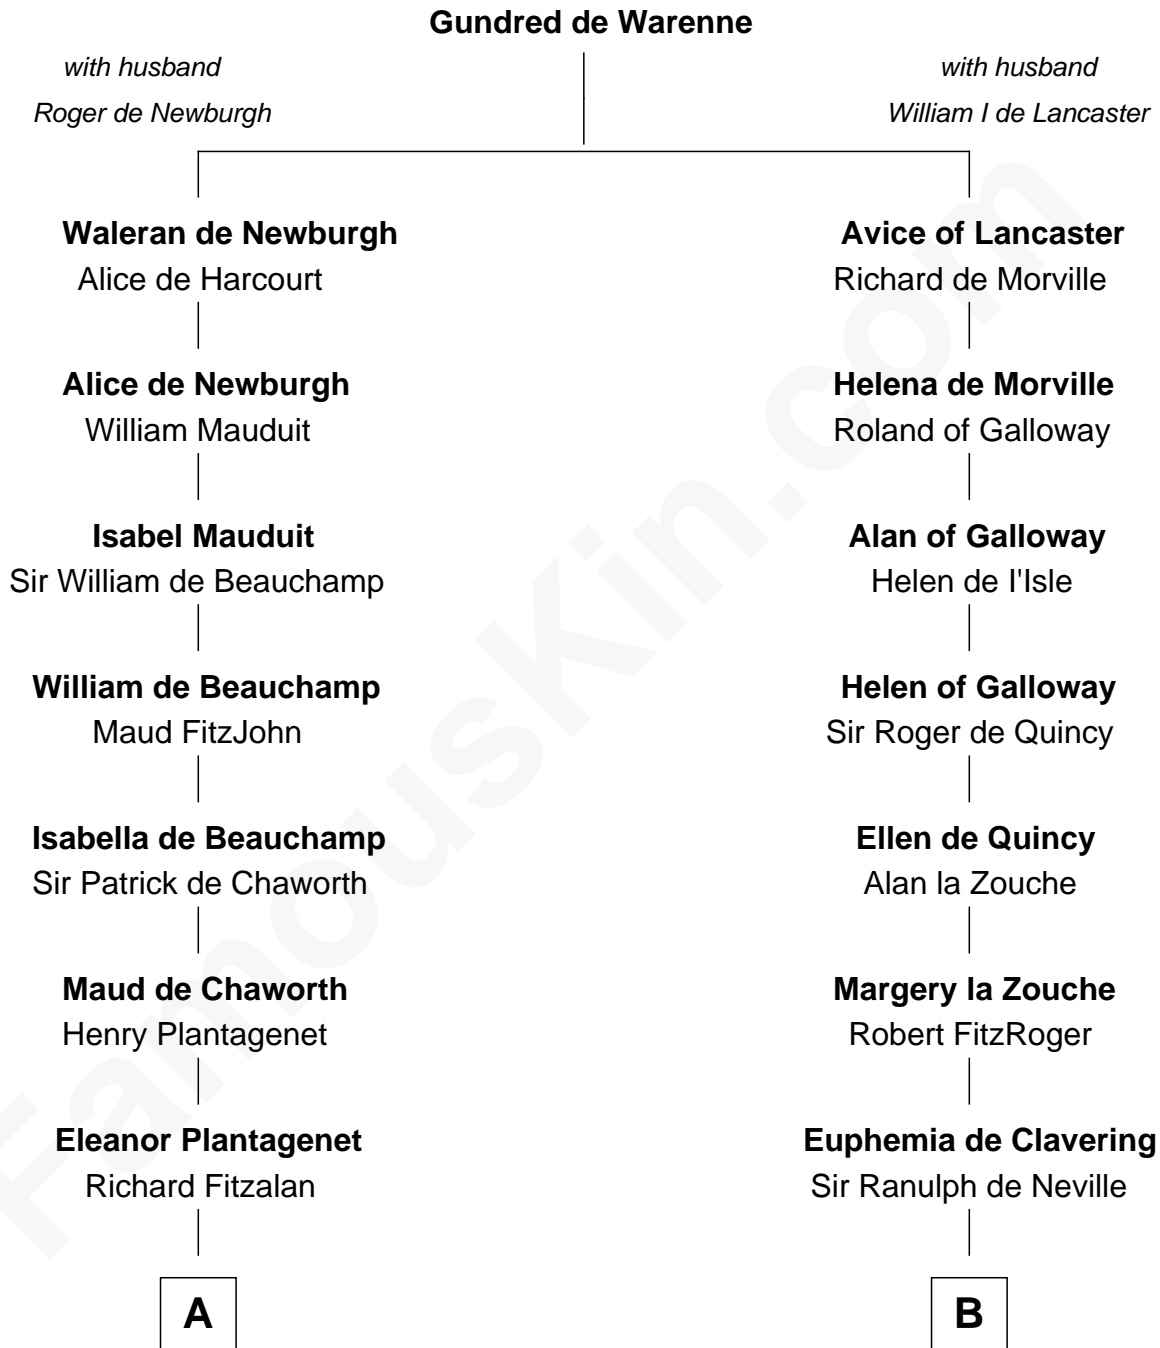

FamousKin.com
Relationship Chart of
Charles Goldsborough
16th Governor of Maryland

14th cousin 7 times removed of

Catherine Parr
6th Wife of King Henry VIII

C

Henrietta Maria Neale

Col. Philemon Lloyd

Anna Maria Lloyd

Richard Tilghman

William Tilghman

Margaret Lloyd

Anna Maria Tilghman

Charles Goldsborough

Charles Goldsborough

16th Governor of Maryland

FamousKin.com