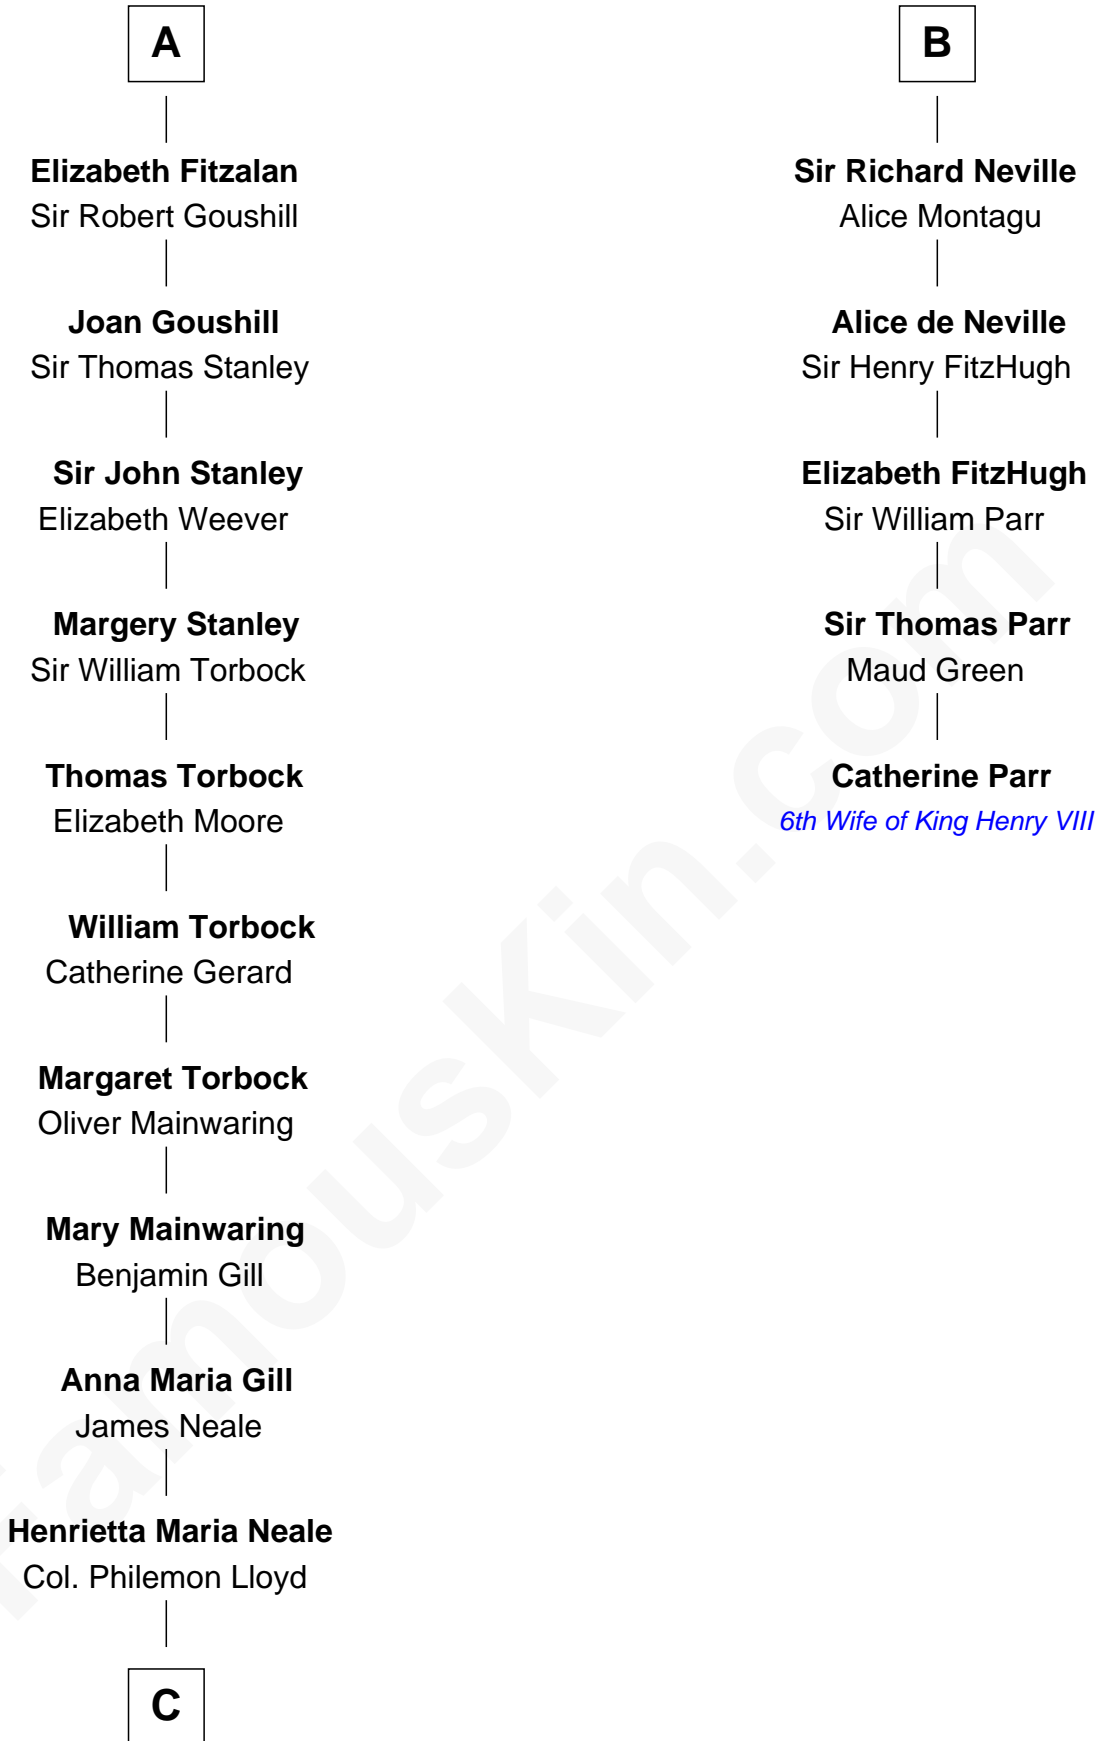

FamousKin.com
Relationship Chart of
Charles Goldsborough
16th Governor of Maryland

11th cousin 9 times removed of

Catherine Parr
6th Wife of King Henry VIII

C

—
Anna Maria Lloyd

Richard Tilghman

—
William Tilghman

Margaret Lloyd

—
Anna Maria Tilghman

Charles Goldsborough

—
Charles Goldsborough

16th Governor of Maryland

FamousKin.com