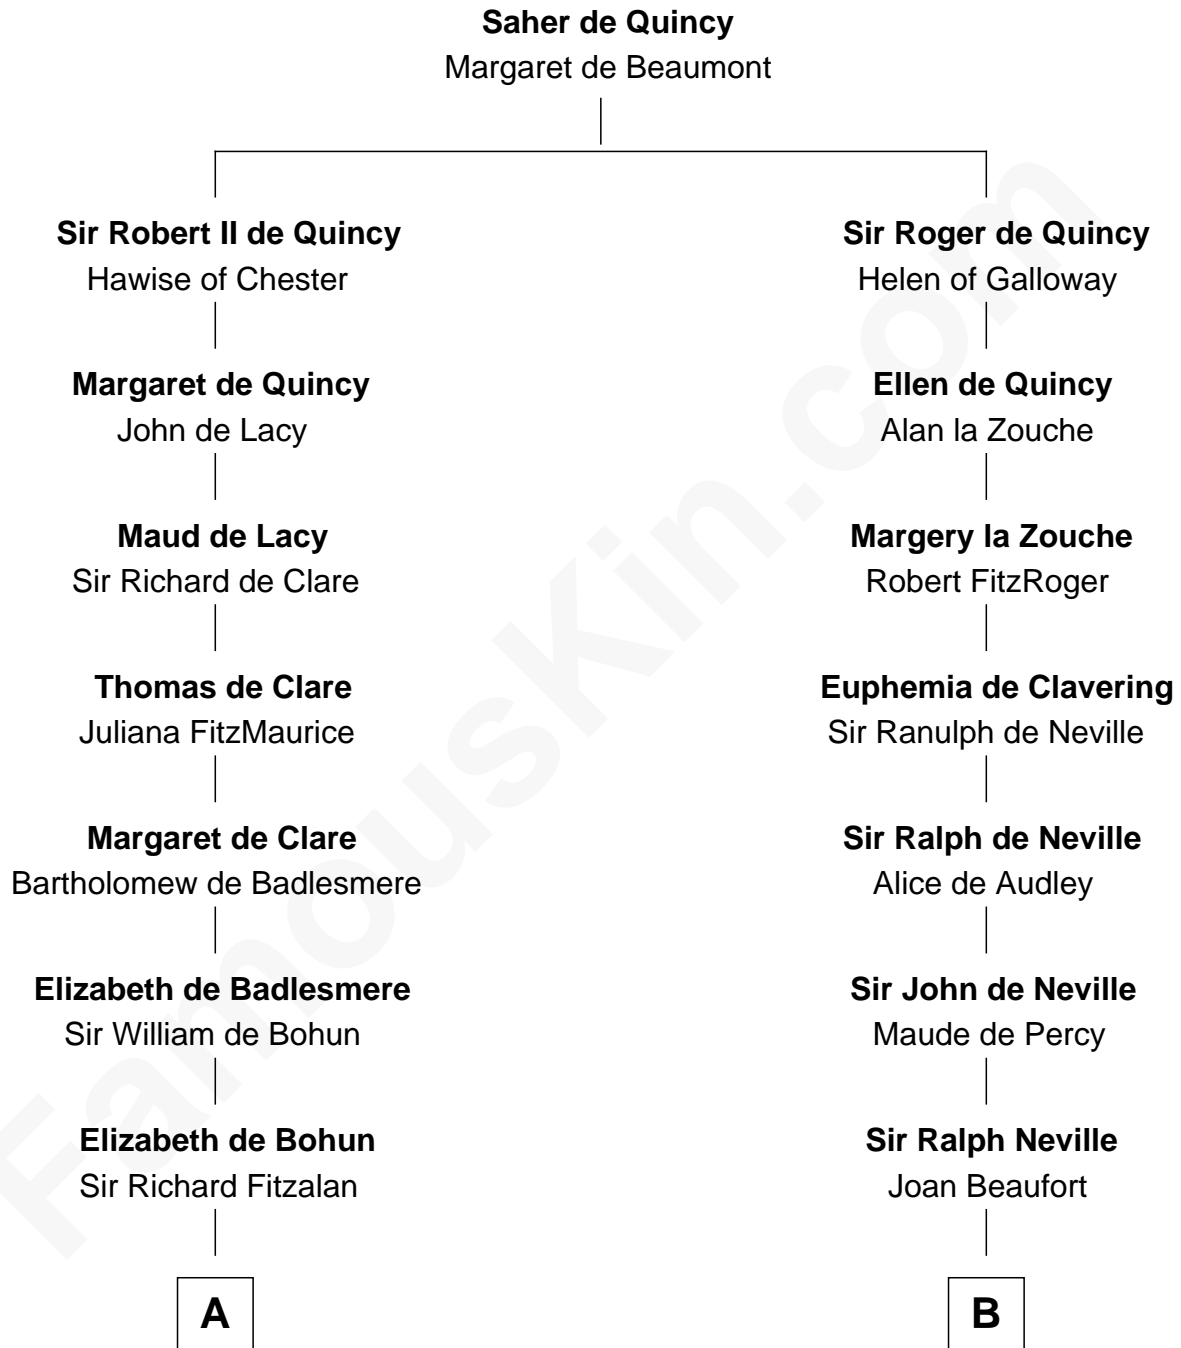

FamousKin.com
Relationship Chart of
Charles Goldsborough
16th Governor of Maryland

11th cousin 9 times removed of

Catherine Parr
6th Wife of King Henry VIII

C

—
Anna Maria Lloyd

Richard Tilghman

—
William Tilghman

Margaret Lloyd

—
Anna Maria Tilghman

Charles Goldsborough

—
Charles Goldsborough

16th Governor of Maryland

FamousKin.com