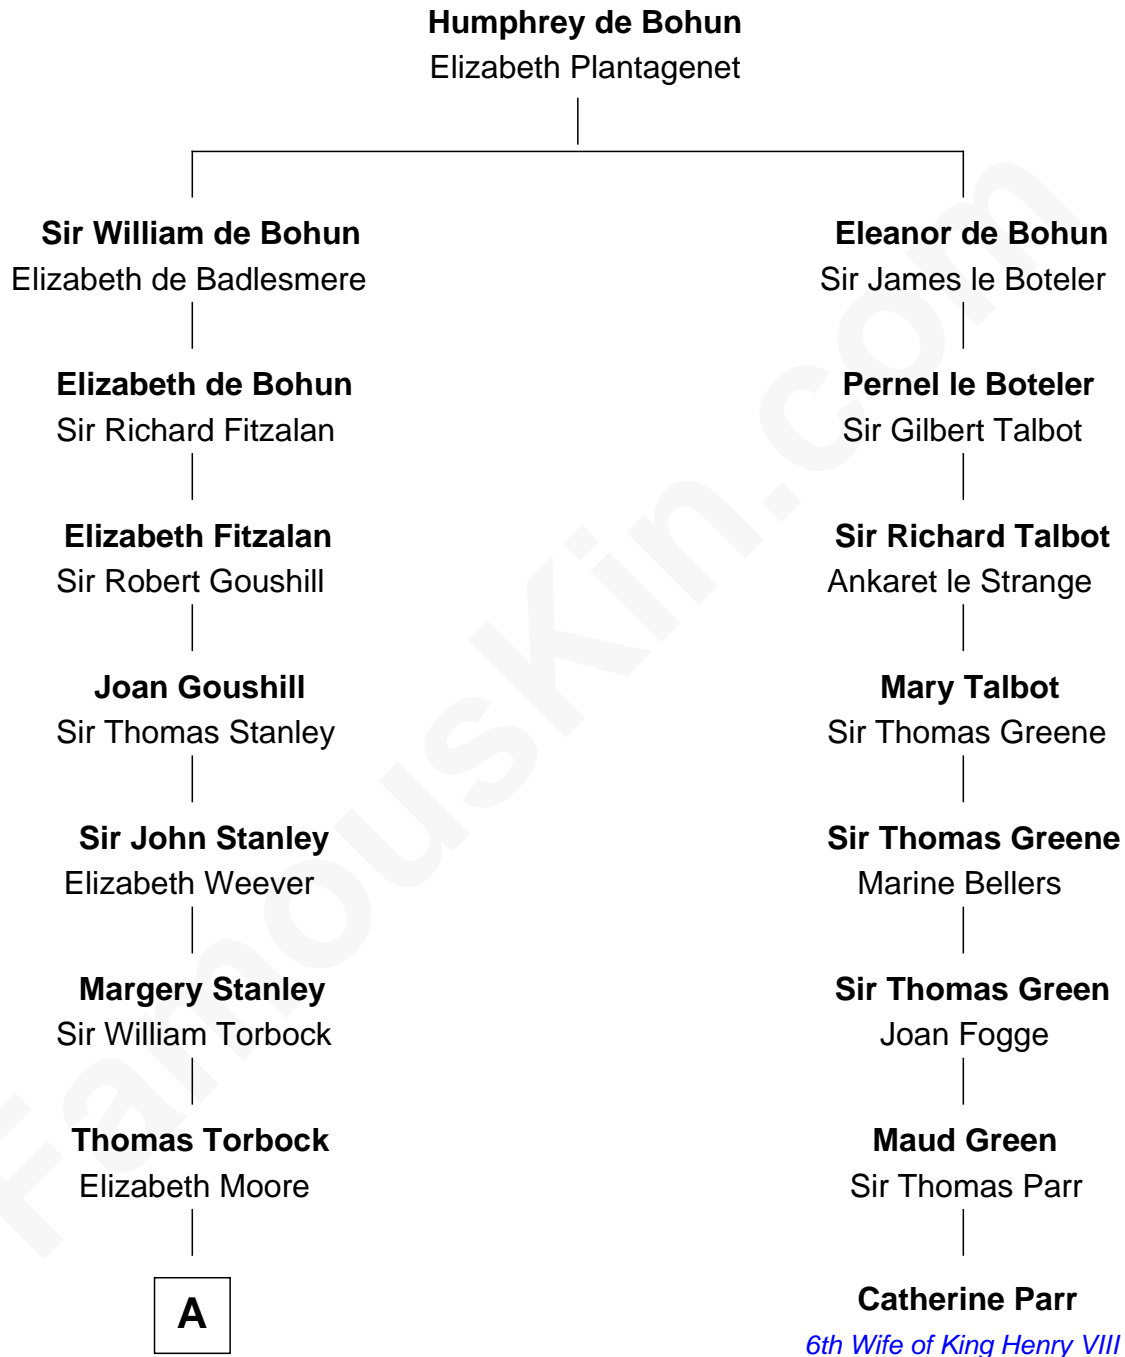

FamousKin.com
Relationship Chart of
Charles Goldsborough
16th Governor of Maryland

7th cousin 8 times removed of
Catherine Parr
6th Wife of King Henry VIII

A

—
William Torbock
Catherine Gerard

—
Margaret Torbock
Oliver Mainwaring

—
Mary Mainwaring
Benjamin Gill

—
Anna Maria Gill
James Neale

—
Henrietta Maria Neale
Col. Philemon Lloyd

—
Anna Maria Lloyd
Richard Tilghman

—
William Tilghman
Margaret Lloyd

—
Anna Maria Tilghman
Charles Goldsborough

—
Charles Goldsborough
16th Governor of Maryland