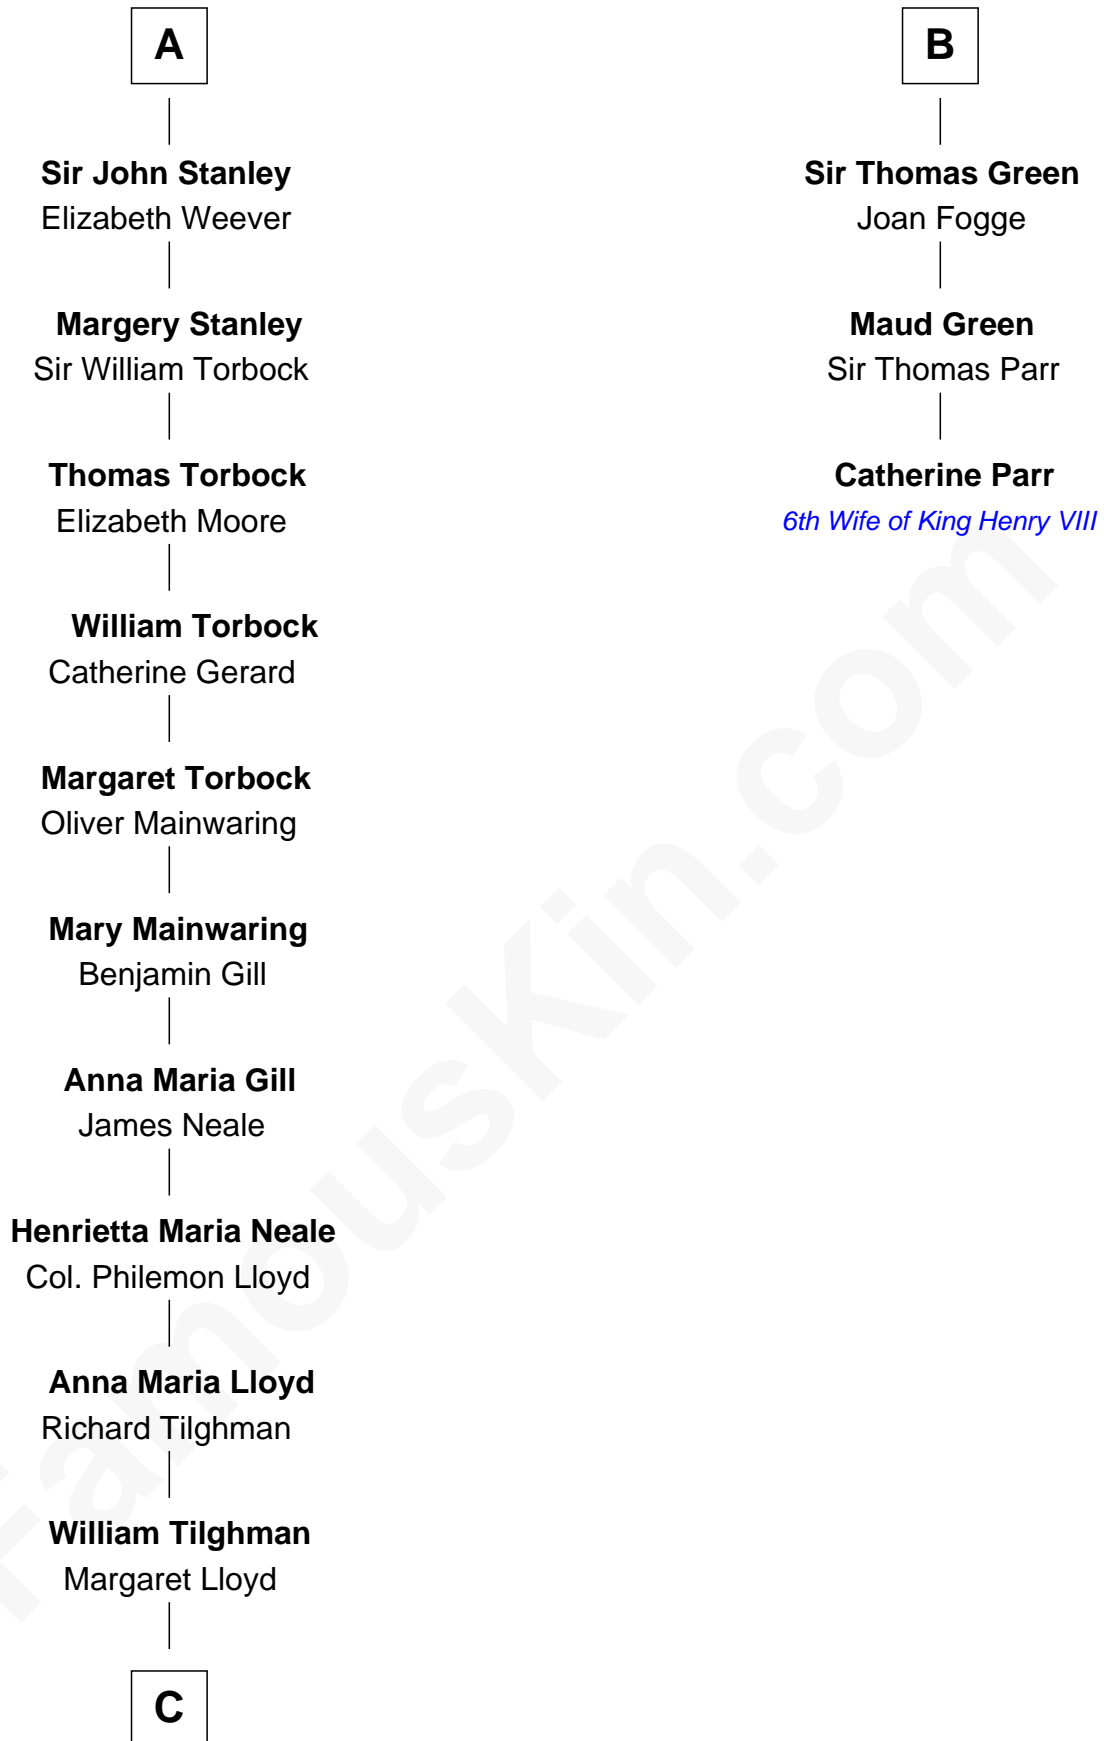

FamousKin.com Relationship Chart of

Charles Goldsborough

16th Governor of Maryland

9th cousin 9 times removed of

Catherine Parr

6th Wife of King Henry VIII

C

—
Anna Maria Tilghman

Charles Goldsborough

—
Charles Goldsborough

16th Governor of Maryland

FamousKin.com