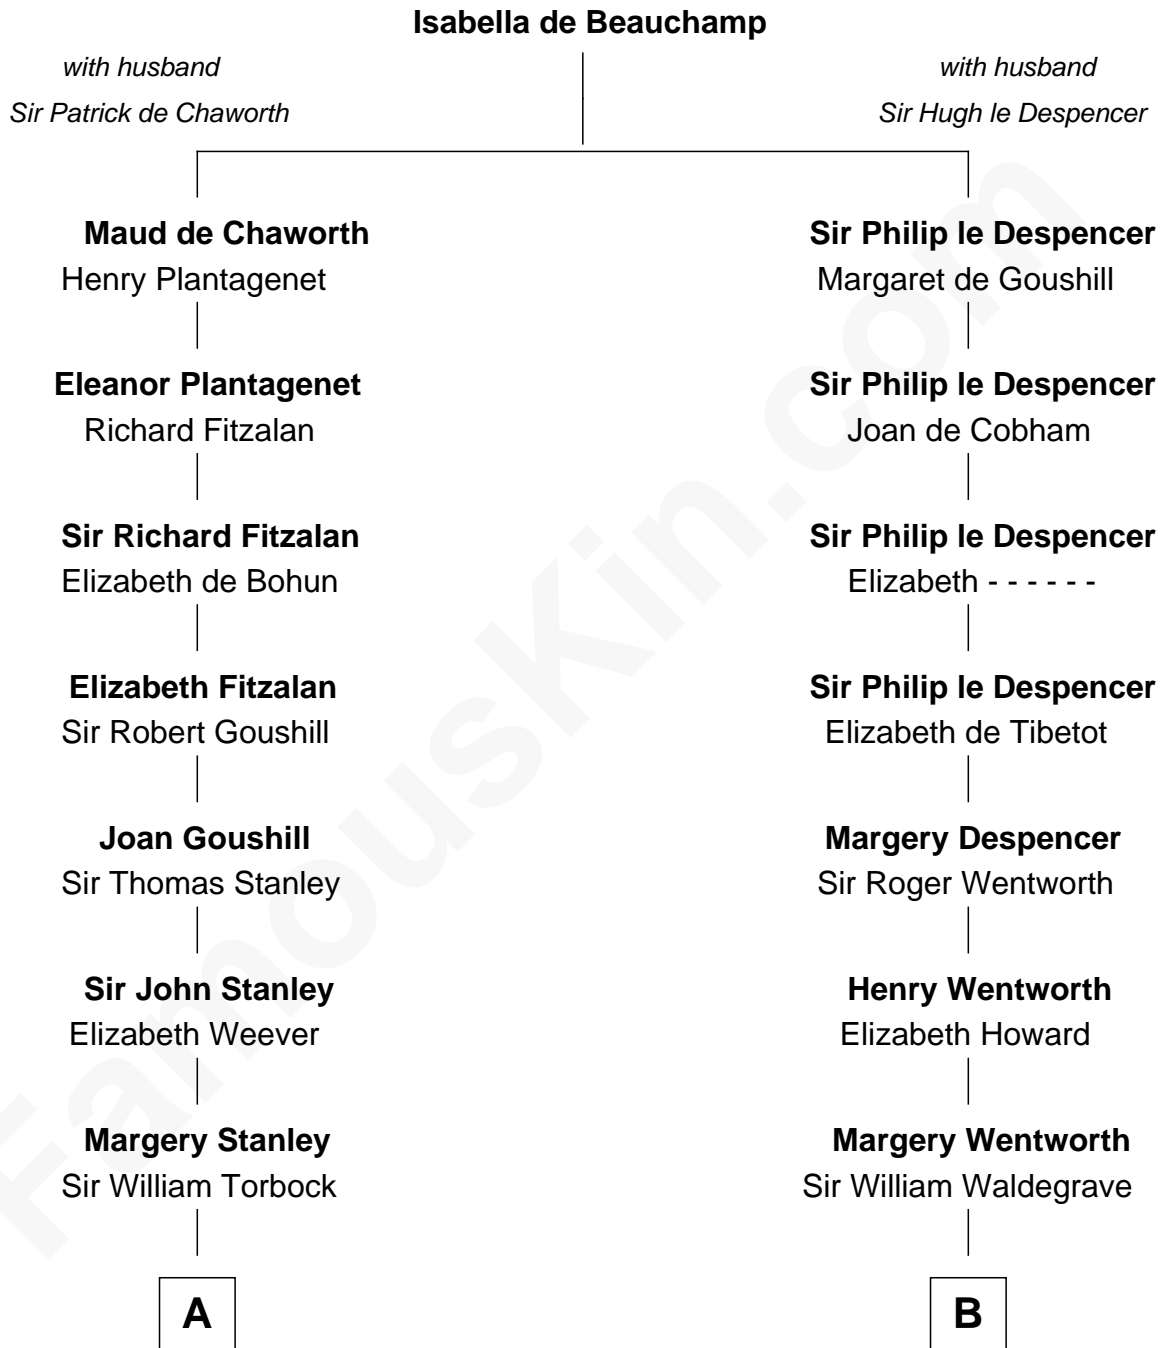

FamousKin.com
Relationship Chart of
Charles Goldsborough
16th Governor of Maryland

16th cousin 5 times removed of
Jake Gyllenhaal
Movie Actor

C

Anders Leonard Gyllenhaal

Selma Amanda Nelson

Leonard Ephraim Gyllenhaal