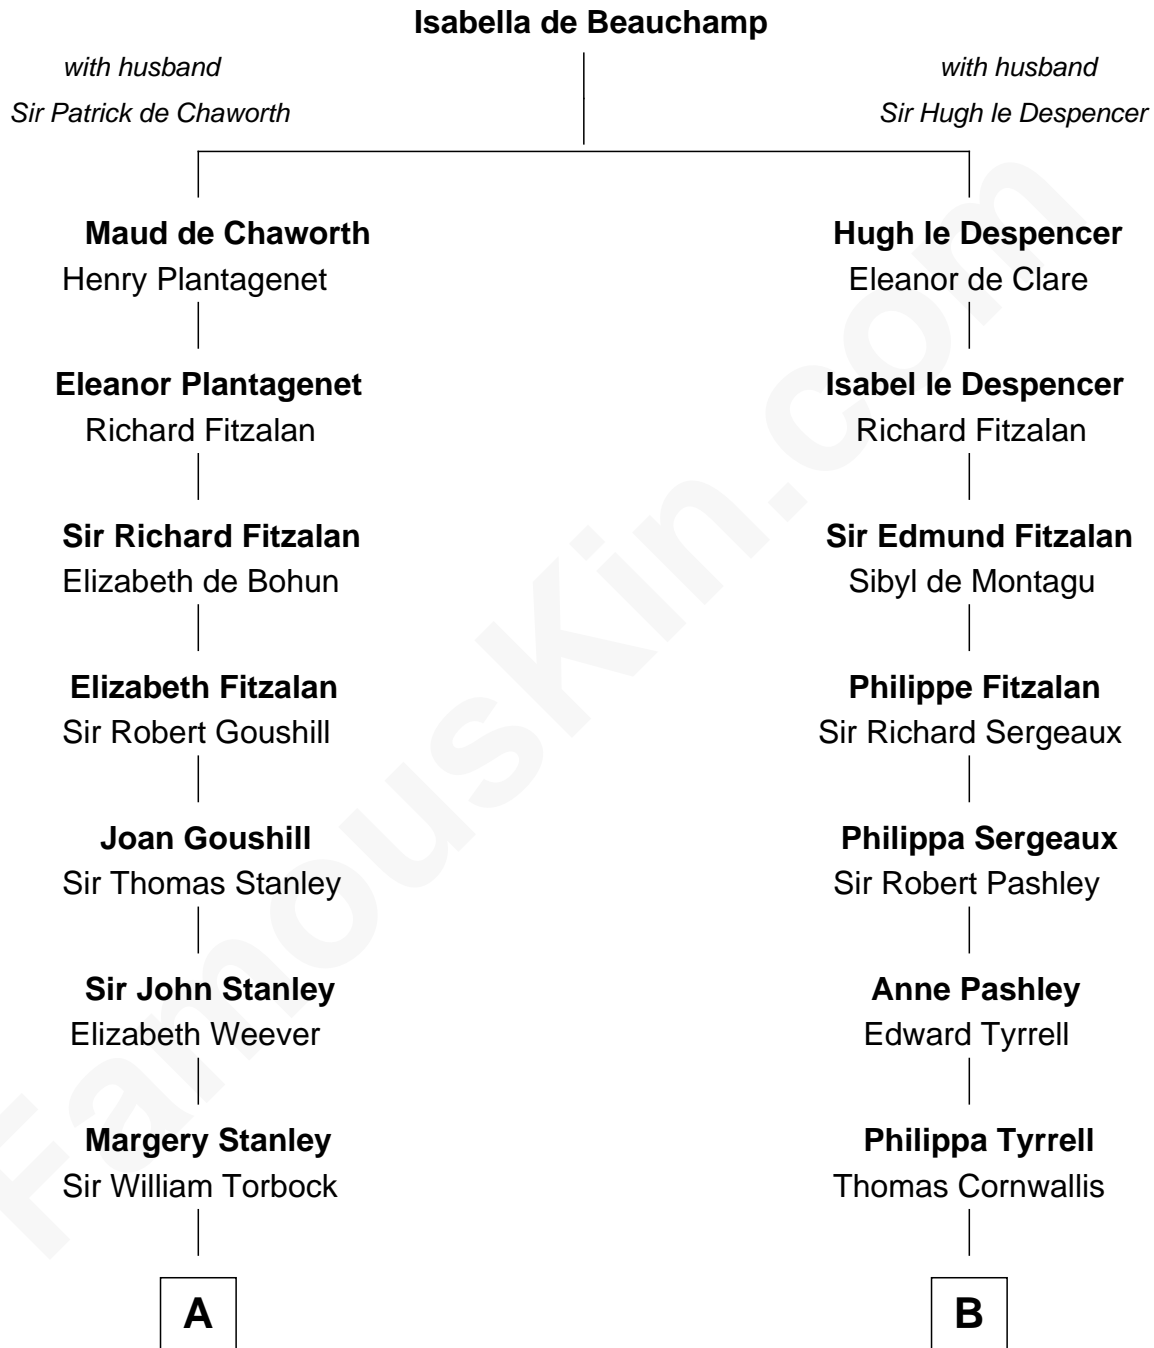

FamousKin.com
Relationship Chart of
Charles Goldsborough
16th Governor of Maryland

16th cousin 3 times removed of
General James Longstreet
Confederate Army - U.S. Civil War

C

Hannah FitzRandolph

William Longstreet

James Longstreet

Mary Anna Dent

General James Longstreet

Confederate Army - U.S. Civil War

FamousKin.com