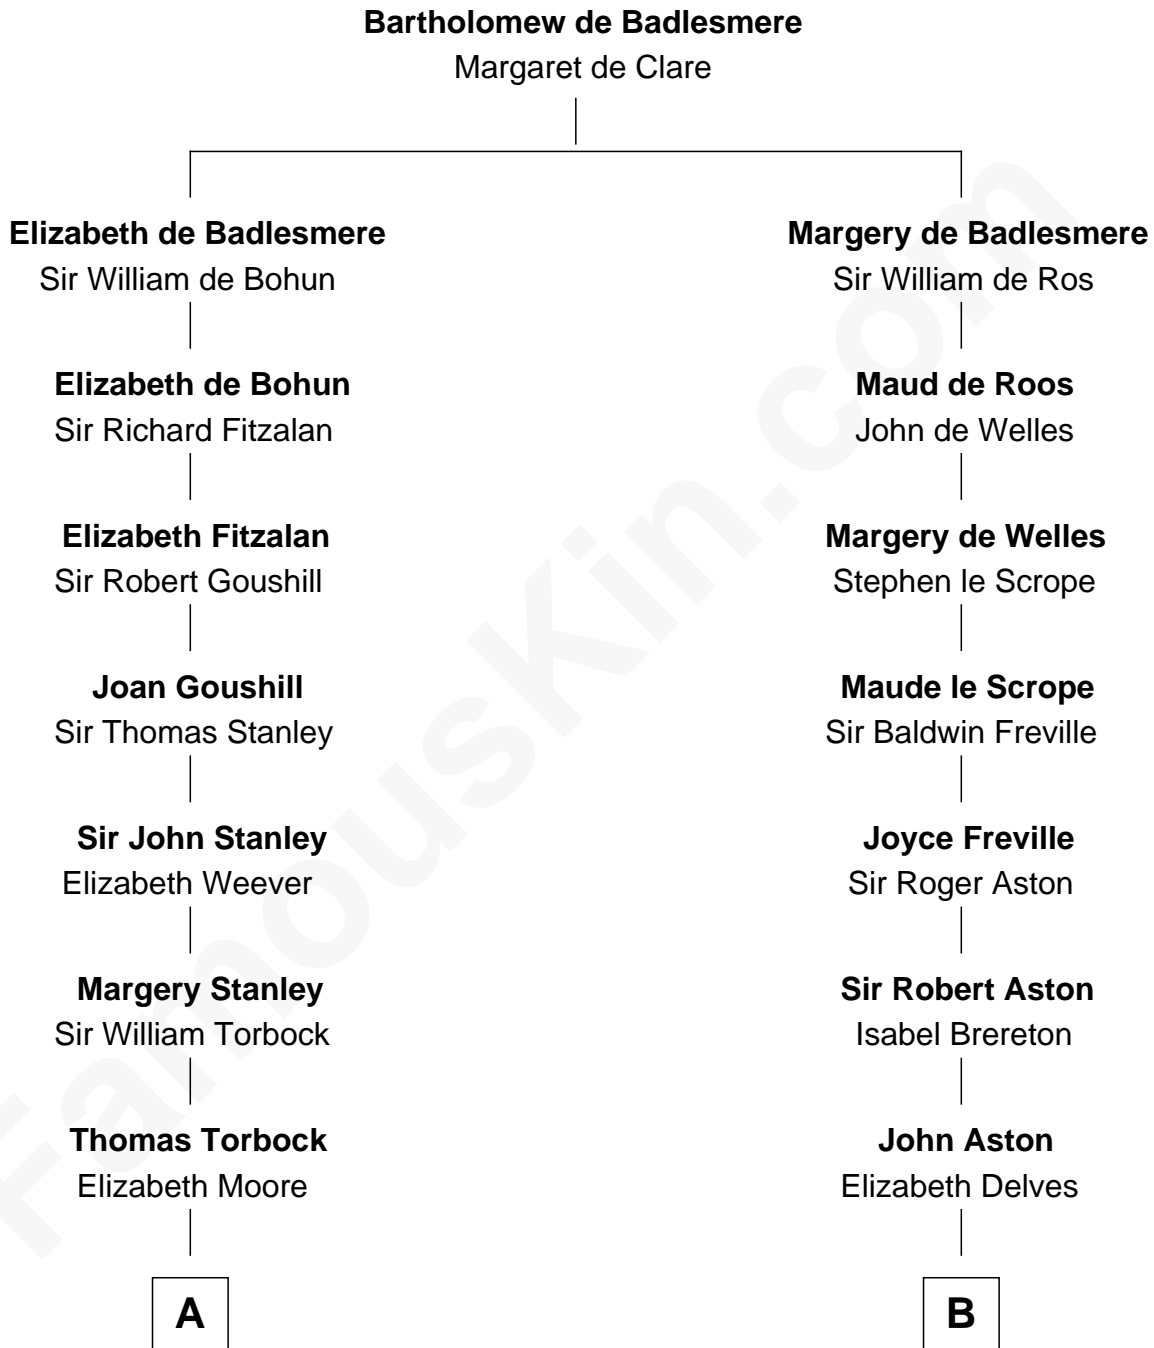

FamousKin.com
Relationship Chart of
Charles Goldsborough
16th Governor of Maryland

15th cousin 4 times removed of
General James Longstreet
Confederate Army - U.S. Civil War

C

Thomas Marshall Dent

Anne Magruder

Mary Anna Dent

James Longstreet

General James Longstreet

Confederate Army - U.S. Civil War

FamousKin.com