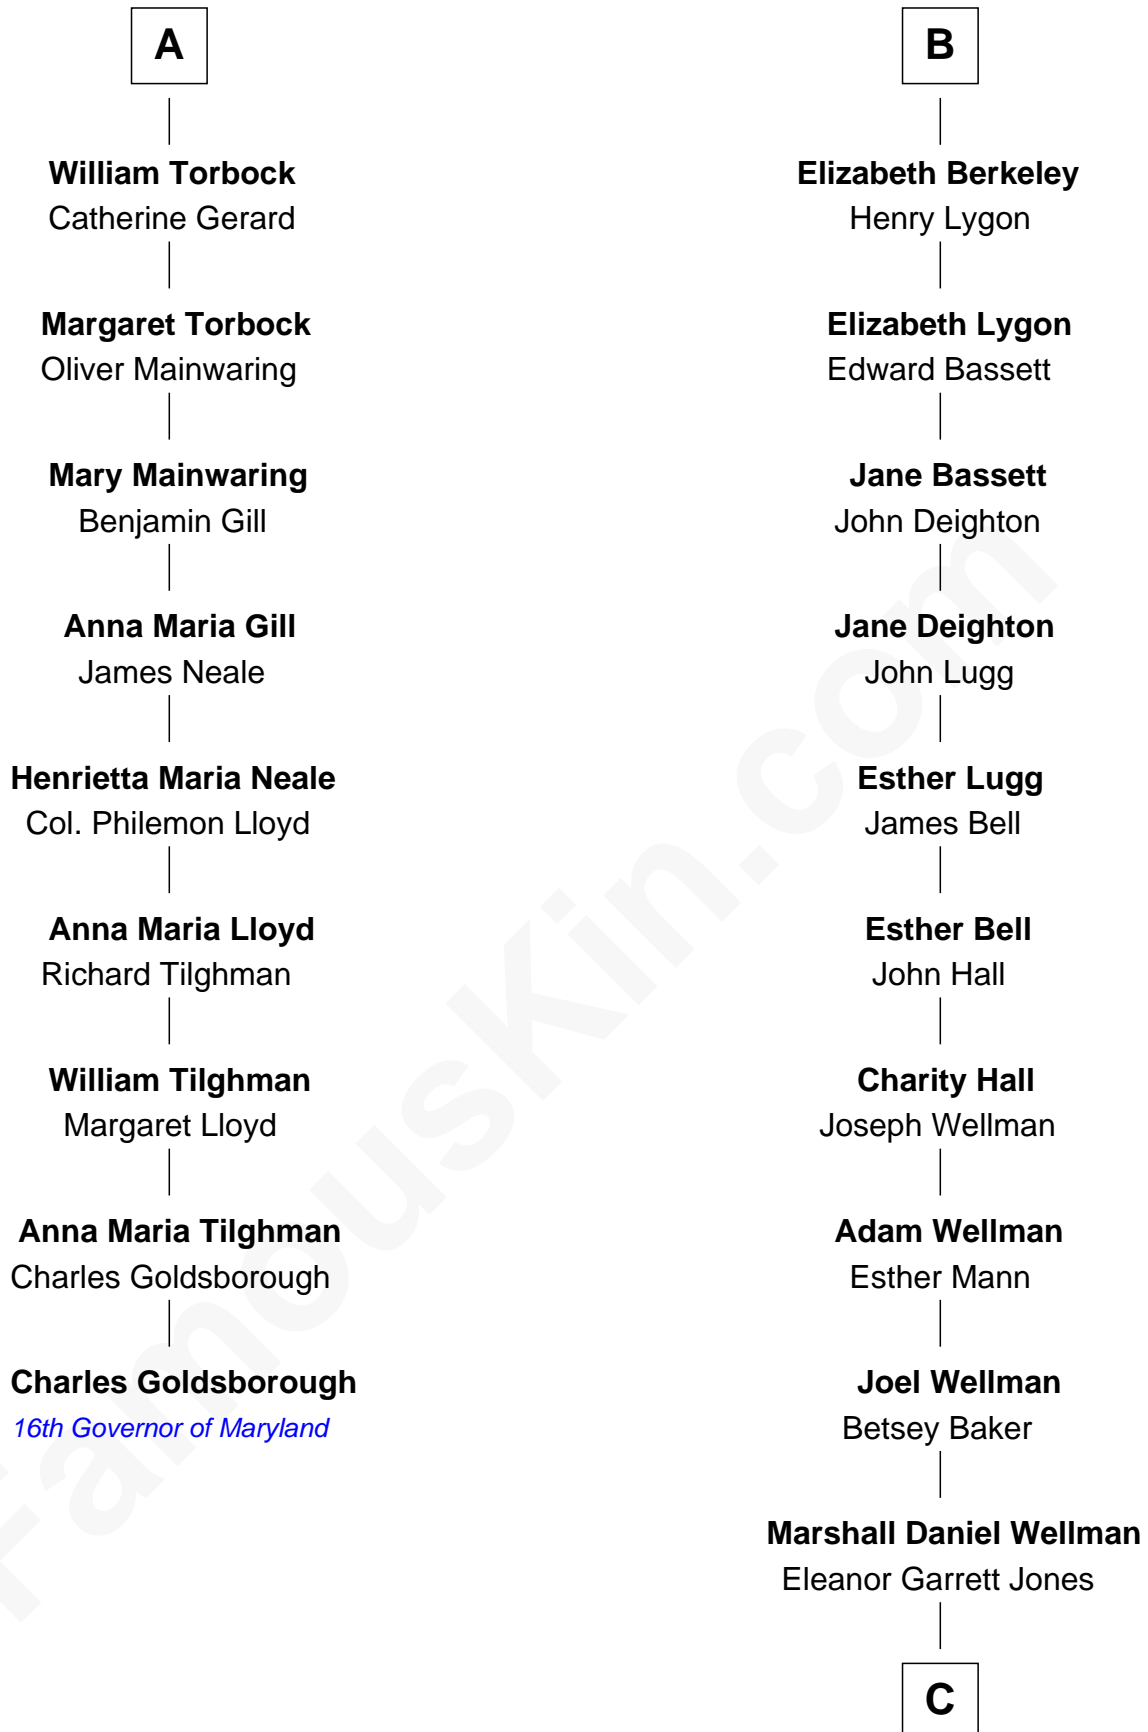

**FamousKin.com**  
**Relationship Chart of**  
**Charles Goldsborough**  
*16th Governor of Maryland*

**15th cousin 3 times removed of**  
**Jack London**  
*Author of "The Call of the Wild"*

C

Flora Wellman  
William Henry Chaney

Jack London  
*Author of "The Call of the Wild"*

FamousKin.com