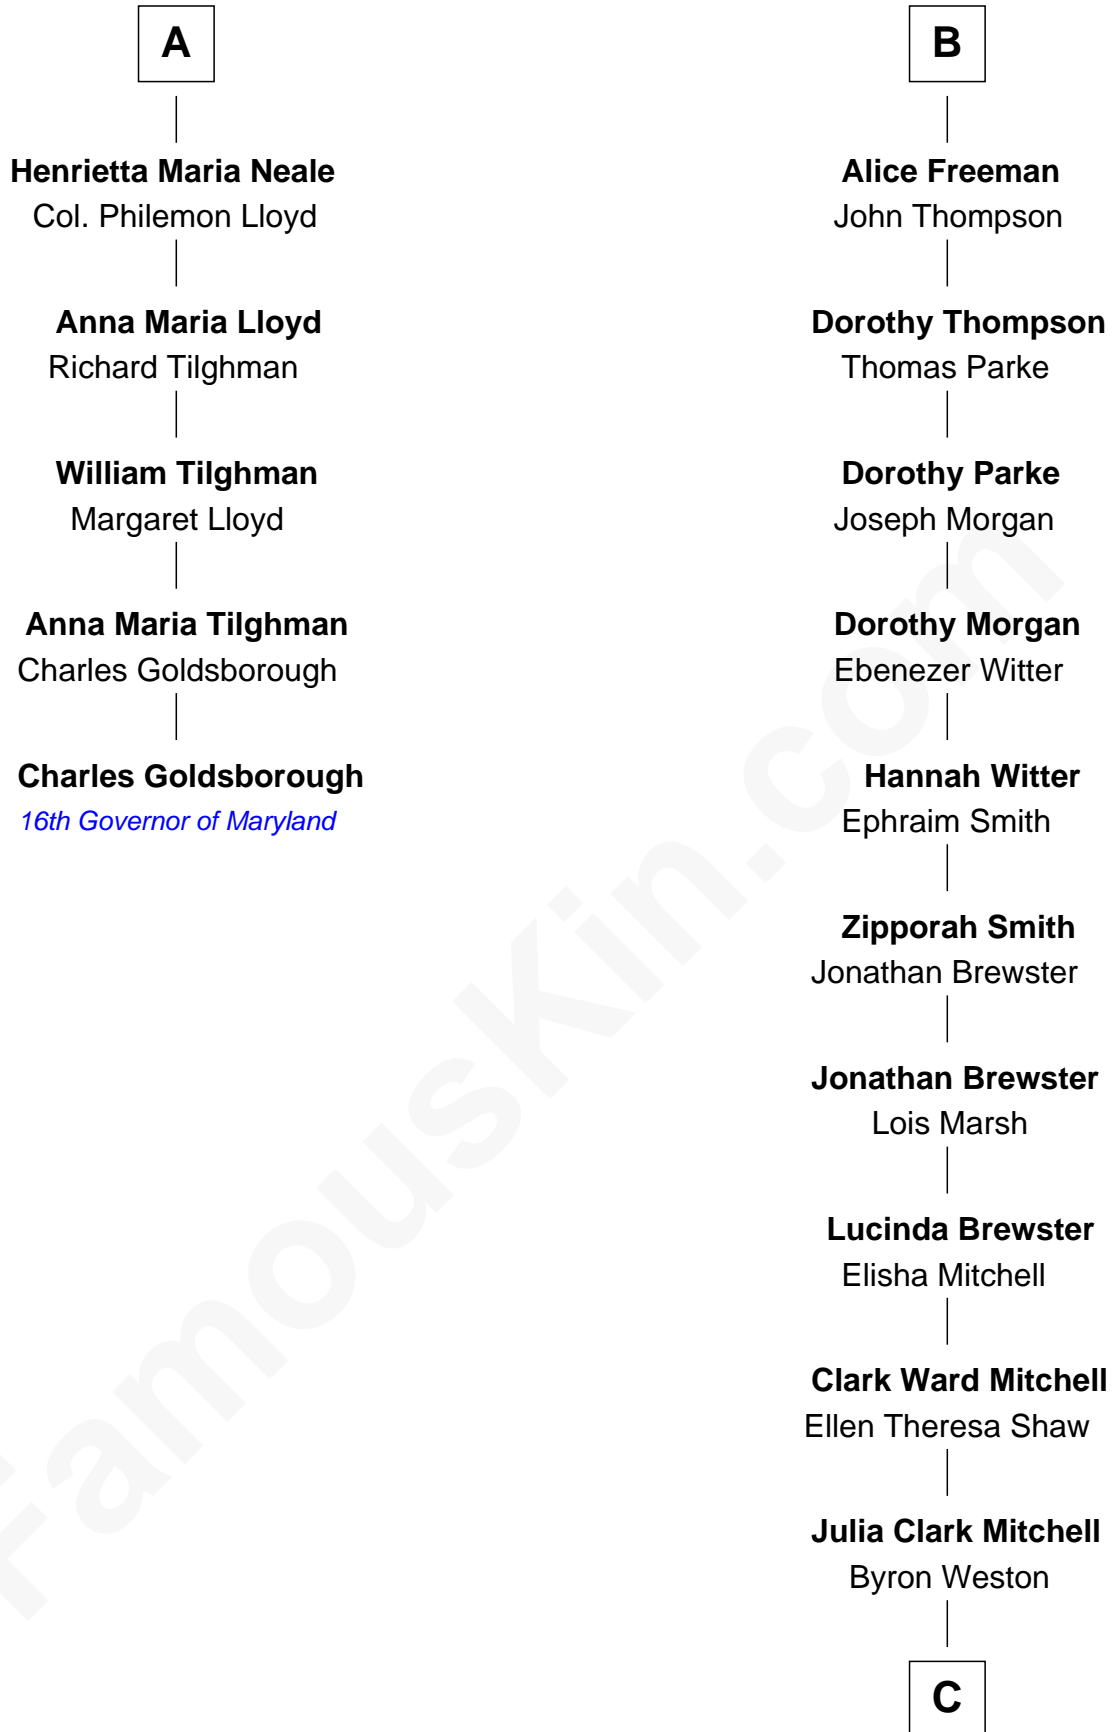

**FamousKin.com**  
**Relationship Chart of**  
**Charles Goldsborough**  
*16th Governor of Maryland*

**11th cousin 7 times removed of**

**Julia Child**  
*American Chef, Author and TV Personality*

C

Julia Carolyn Weston