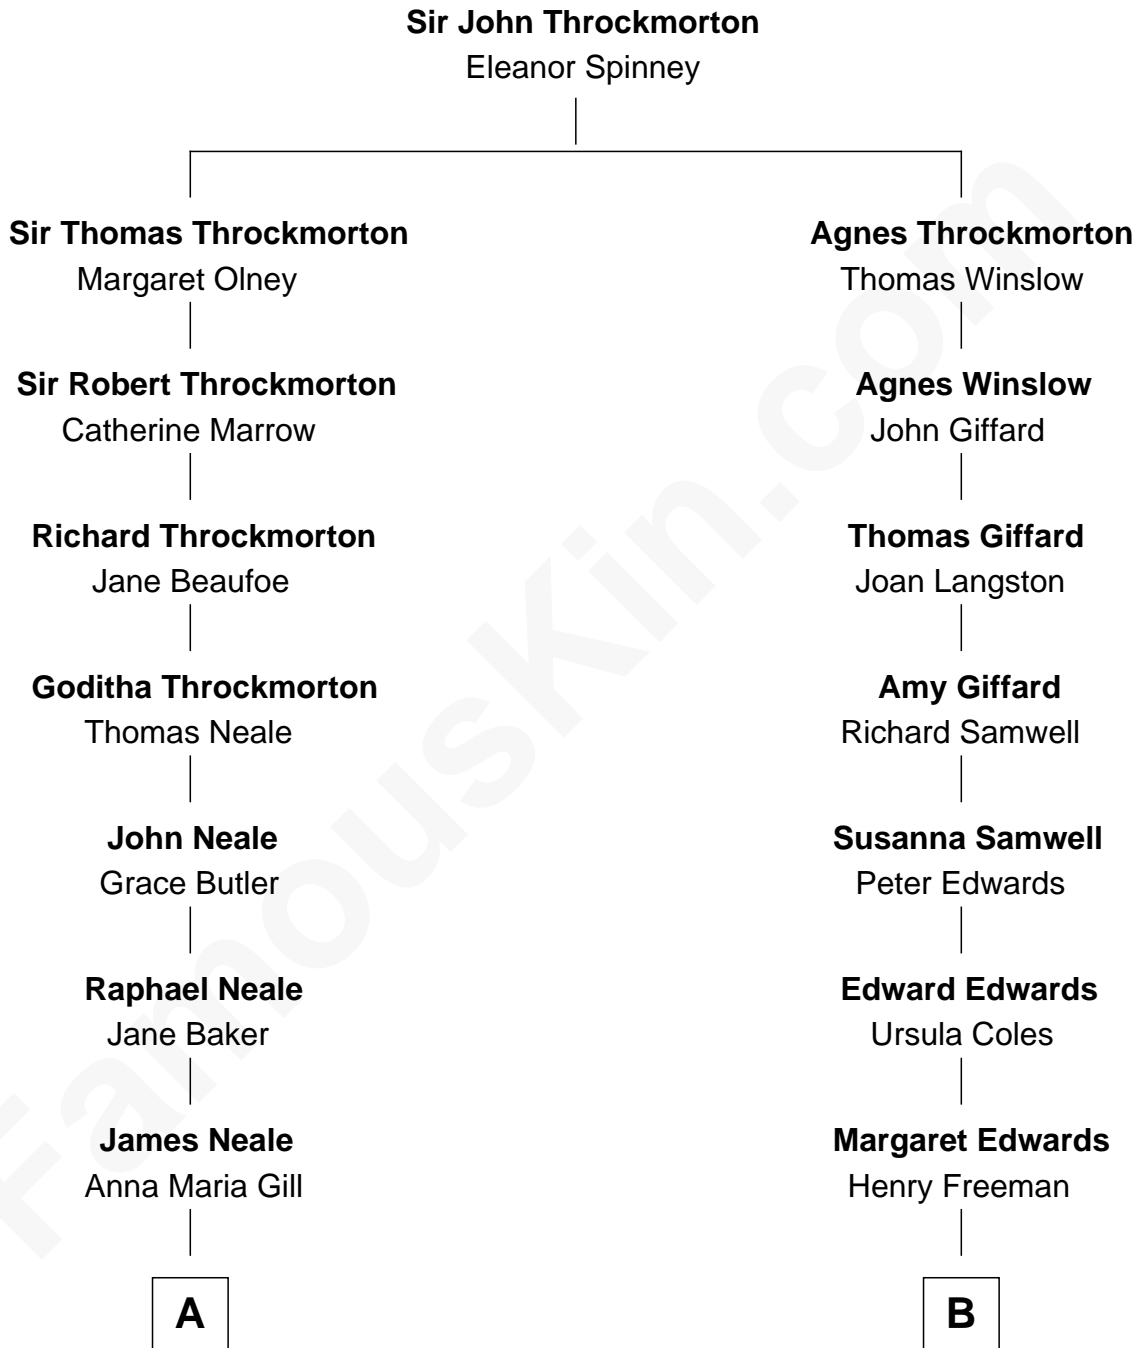

**FamousKin.com**  
**Relationship Chart of**  
**Charles Goldsborough**  
*16th Governor of Maryland*

**11th cousin 7 times removed of**

**Julia Child**  
*American Chef, Author and TV Personality*

C

Julia Carolyn Weston