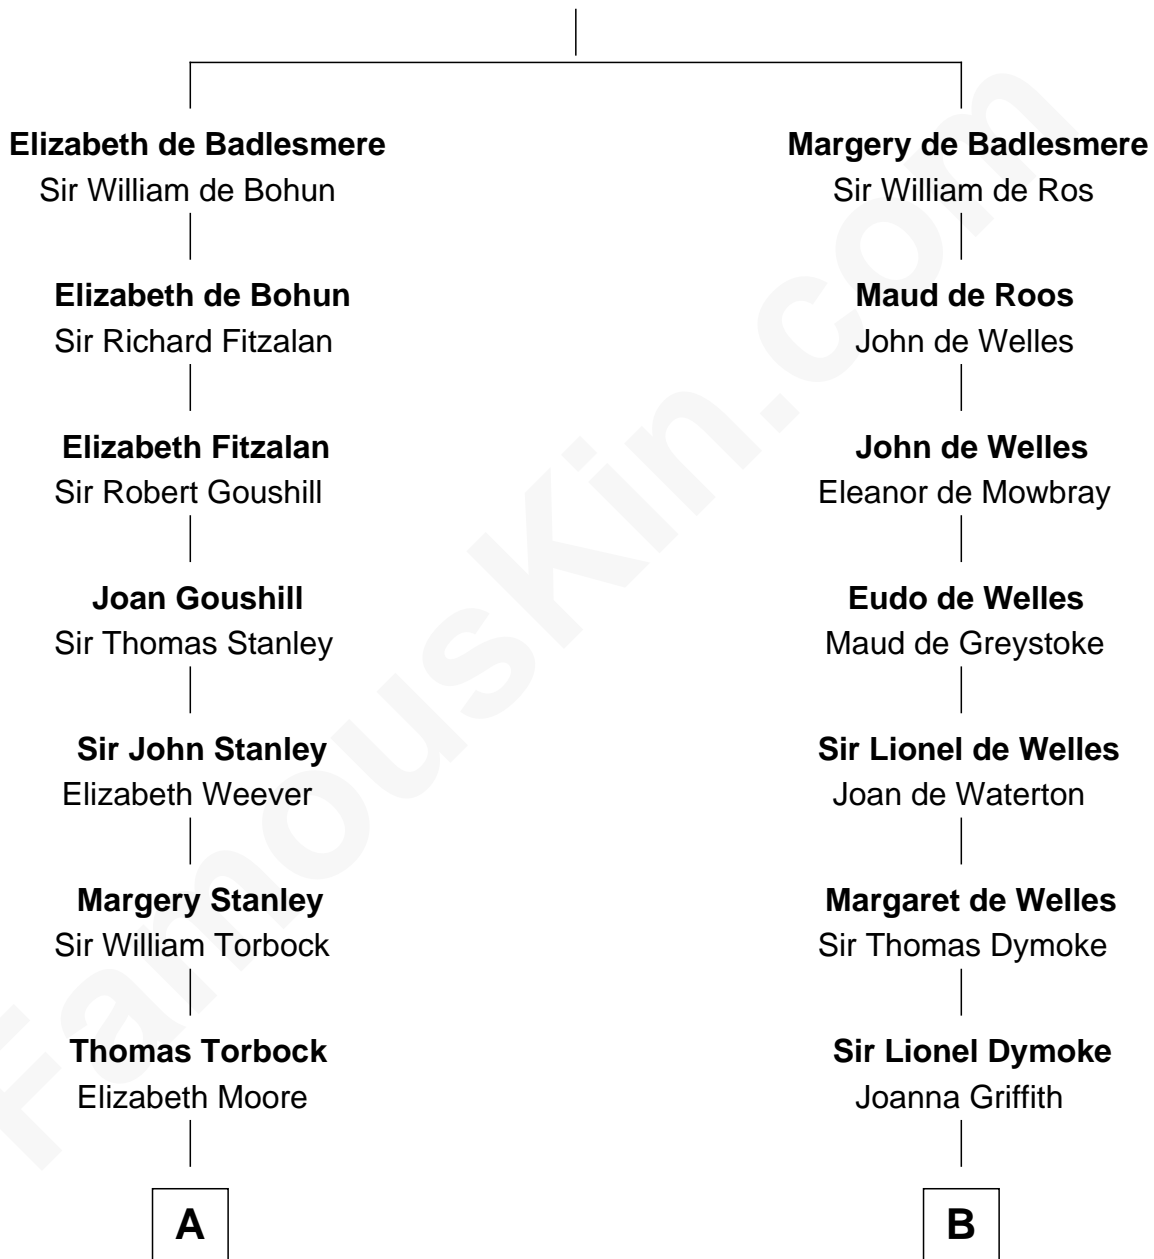

FamousKin.com
Relationship Chart of
Charles Goldsborough
16th Governor of Maryland

15th cousin 6 times removed of
Lucille Ball
TV Actress - "I Love Lucy"

Bartholomew de Badlesmere
 Margaret de Clare

C

Sally Bennet Osborn
Newman Durrell

George Osborn Durrell
Anne Jane Jewell

Nellie Rebecca Durrell
Jasper Clinton Ball

Henry Durrell Ball
Desiree Evelyn Hunt

Lucille Ball
TV Actress - "I Love Lucy"

FamousKin.com