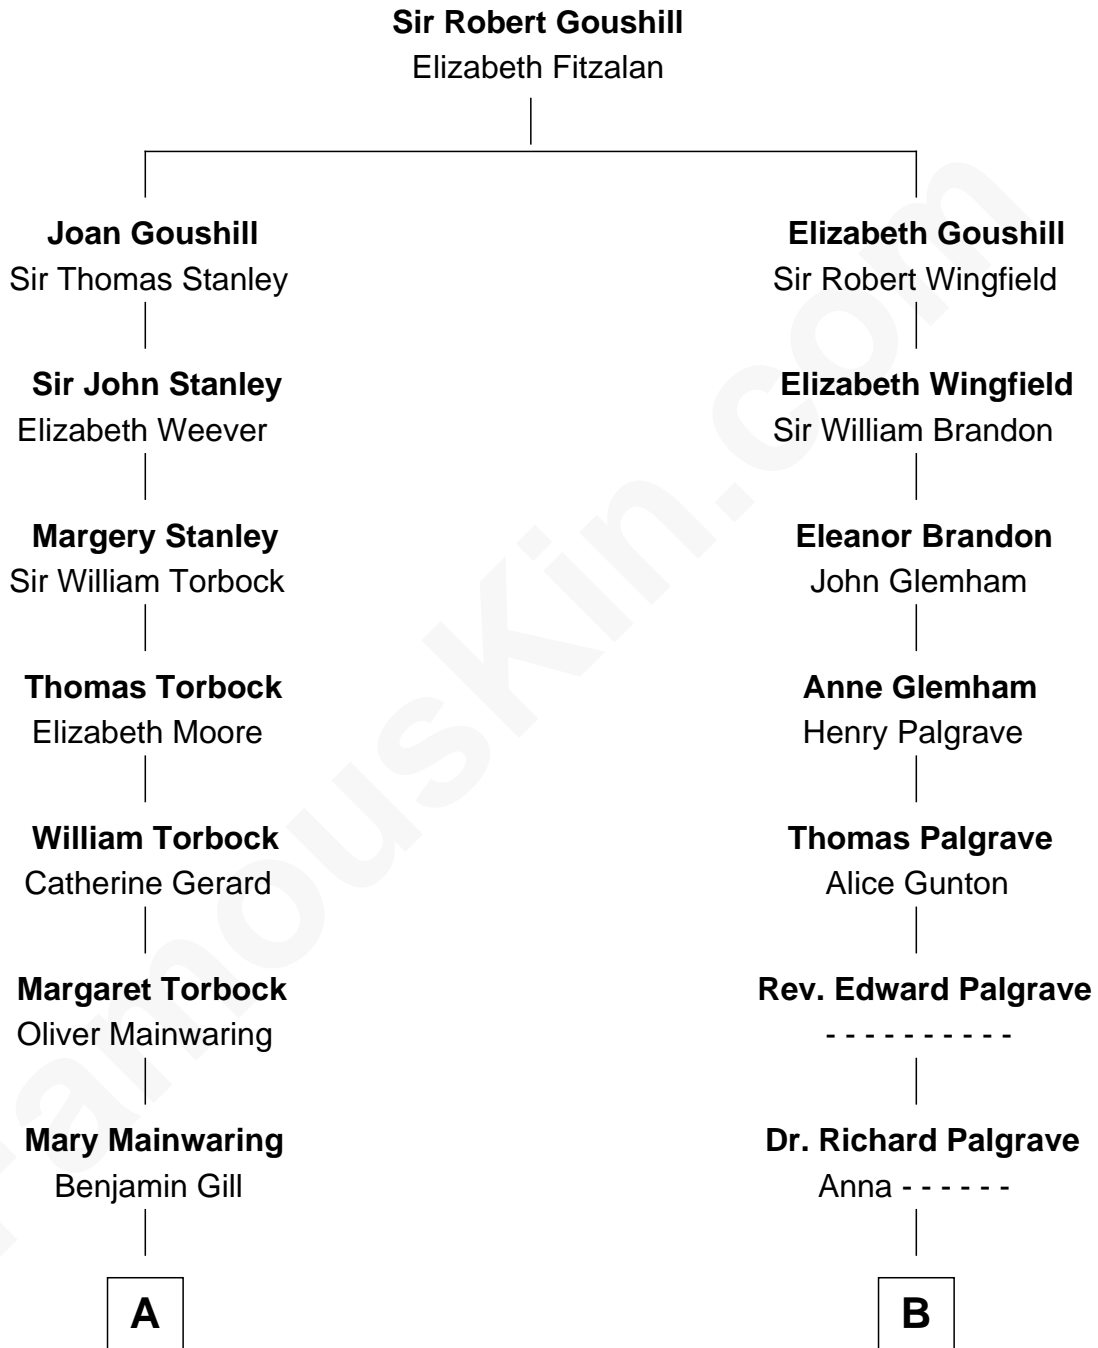

FamousKin.com
Relationship Chart of
Charles Goldsborough
16th Governor of Maryland

12th cousin 7 times removed of
Jeb Bush
43rd Governor of Florida

C

Prescott Sheldon Bush

Dorothy Wear Walker

George Herbert Walker Bush

Barbara Pierce

Jeb Bush

43rd Governor of Florida

FamousKin.com