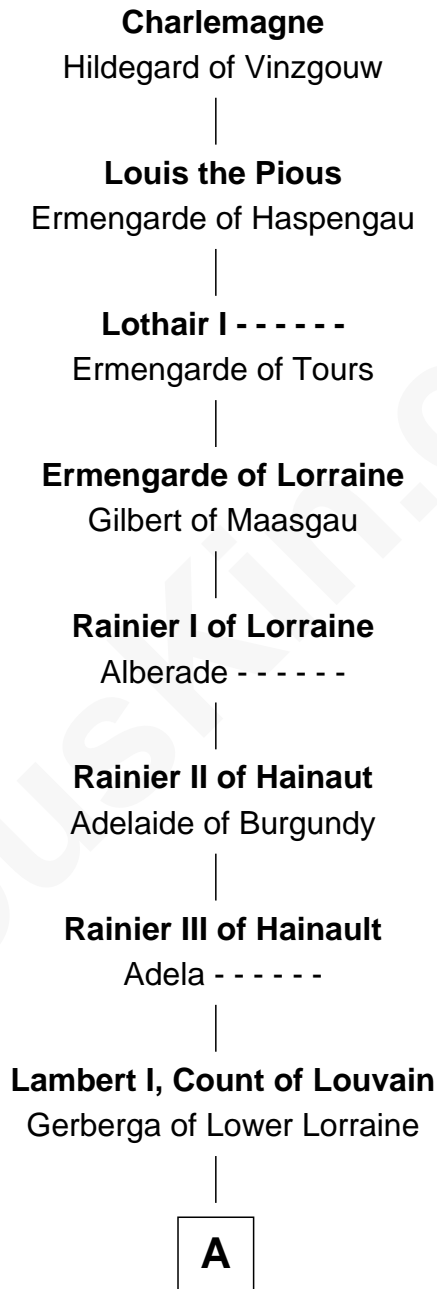

FamousKin.com Relationship Chart of

Charles Goldsborough

16th Governor of Maryland

31st Great-grandson of

Charlemagne

King of the Franks

A

Lambert II, Count of Louvain

Oda of Lorraine

Henry II, Count of Louvain

Adela of Orthen

Gottfried I, Count of Louvain

Ide de Chiny

Godfrey II, Count of Louvain

Luitgarde of Sulzbach

Godfrey III, Count of Louvain