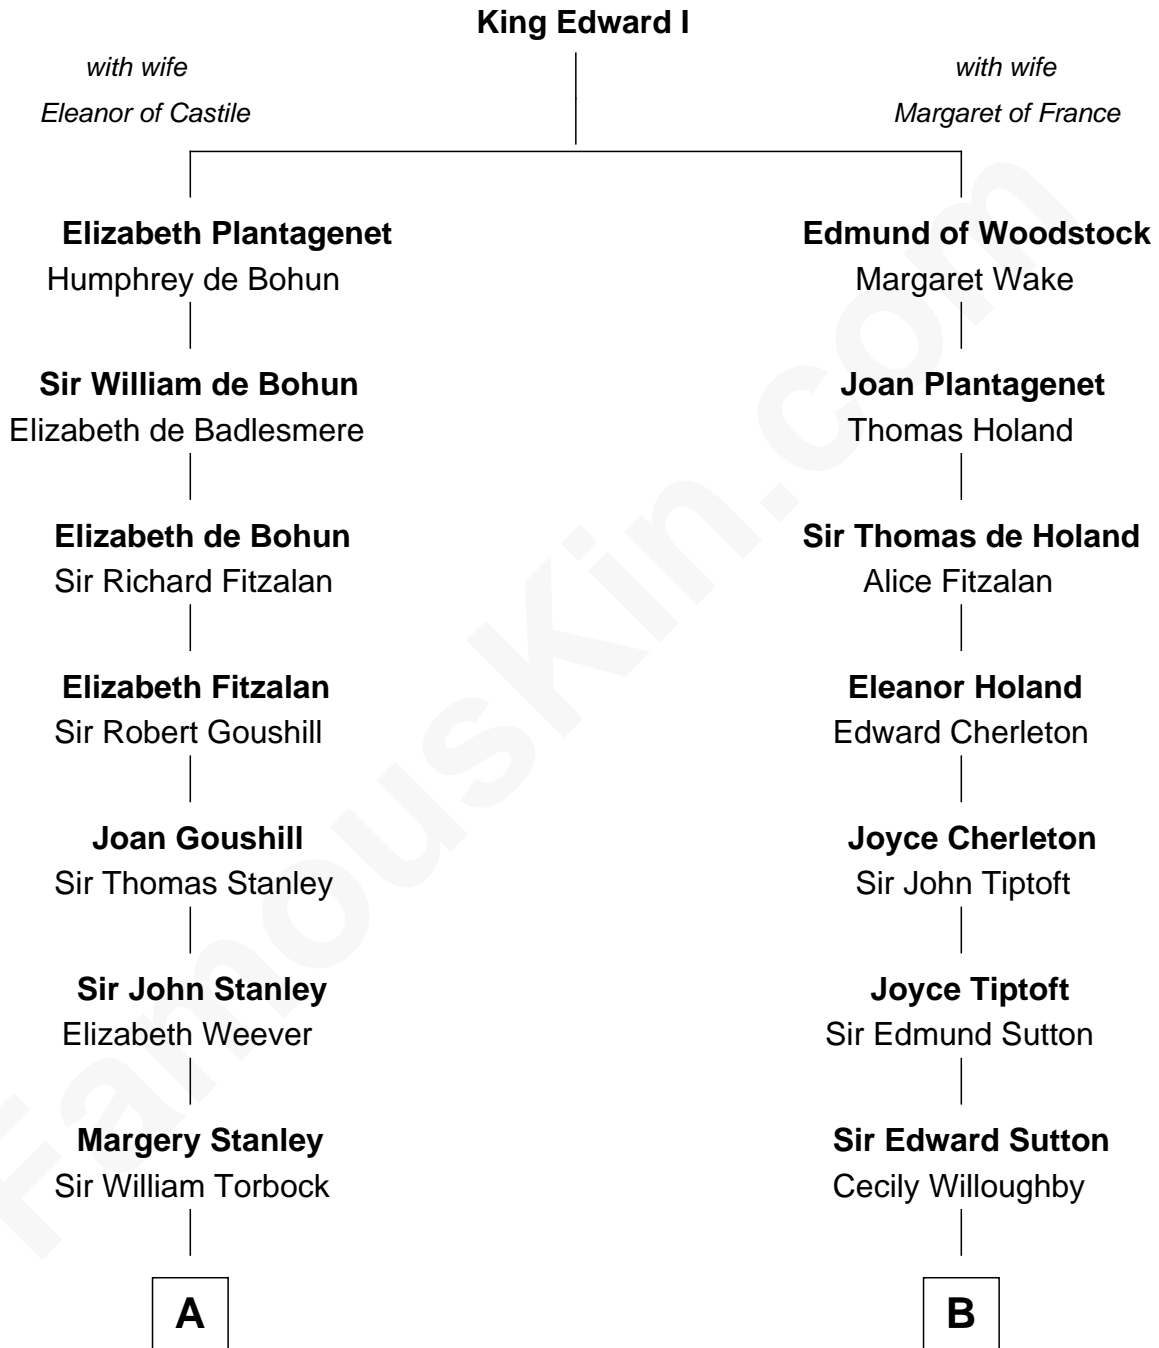

FamousKin.com
Relationship Chart of
Charles Goldsborough
16th Governor of Maryland

16th cousin 2 times removed of

John Brown
American Abolitionist

C

Ruth Mills
Owen Brown

John Brown
American Abolitionist

FamousKin.com