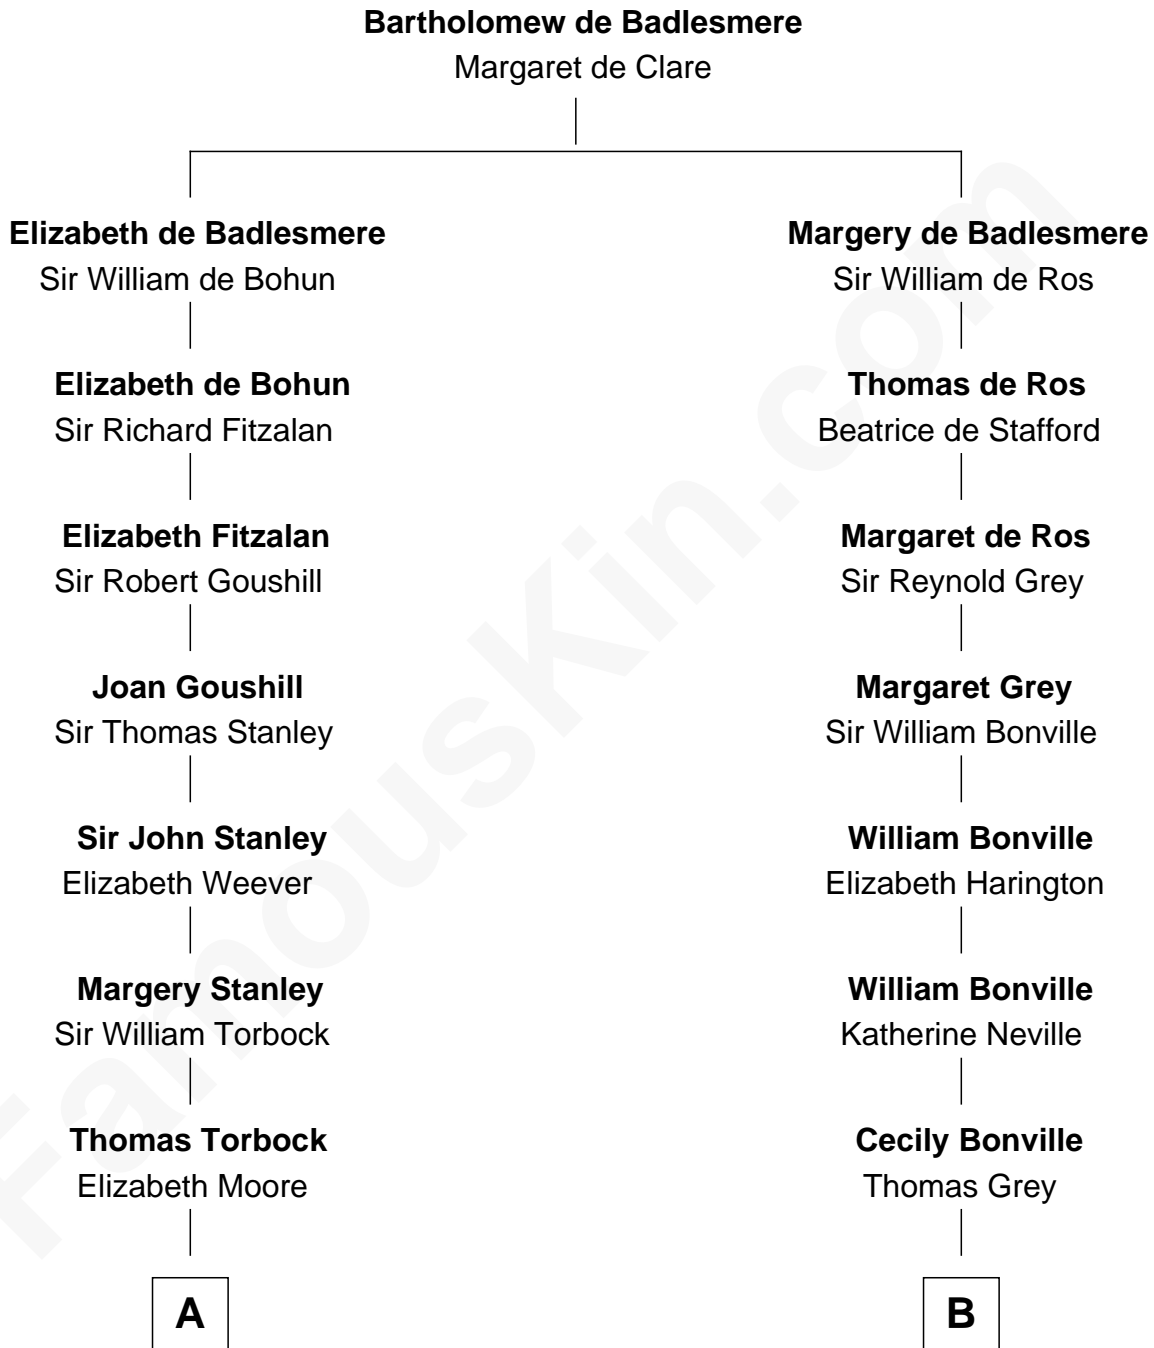

FamousKin.com
Relationship Chart of
Charles Goldsborough
16th Governor of Maryland

15th cousin 3 times removed of
John Brown
American Abolitionist

C

Ruth Mills
Owen Brown

John Brown
American Abolitionist

FamousKin.com