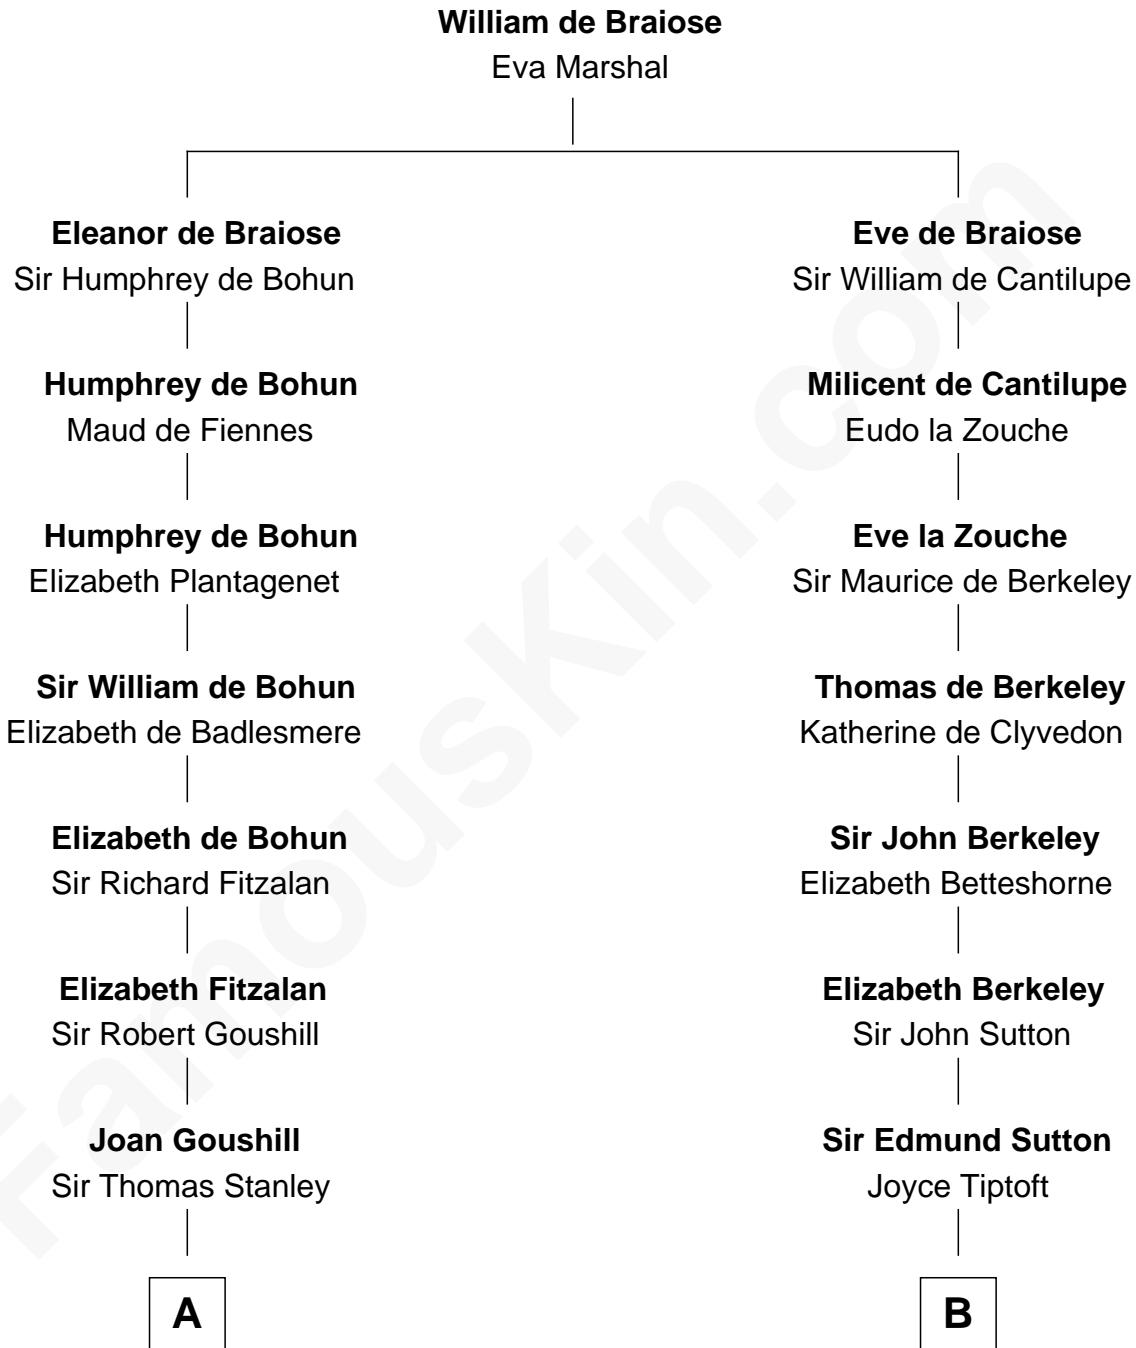

FamousKin.com
Relationship Chart of
Charles Goldsborough
16th Governor of Maryland

18th cousin 1 time removed of
John Brown
American Abolitionist

C

Anna Maria Tilghman
Charles Goldsborough

Charles Goldsborough
16th Governor of Maryland

D

Ruth Humphrey
Gideon Mills

Ruth Mills
Owen Brown

John Brown
American Abolitionist

FamousKin.com