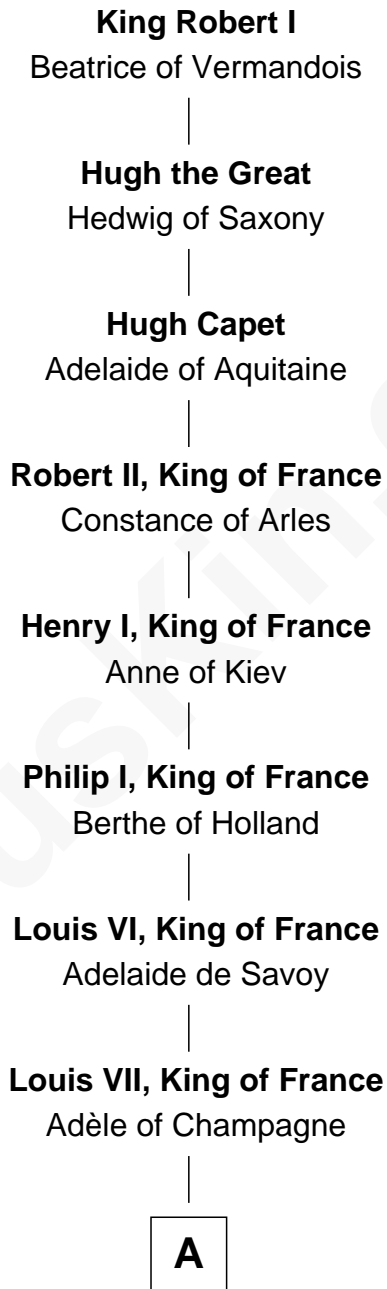

FamousKin.com Relationship Chart of

Charles Goldsborough

16th Governor of Maryland

26th Great-grandson of

King Robert I

King of France

A

Philip II Auguste, King of France